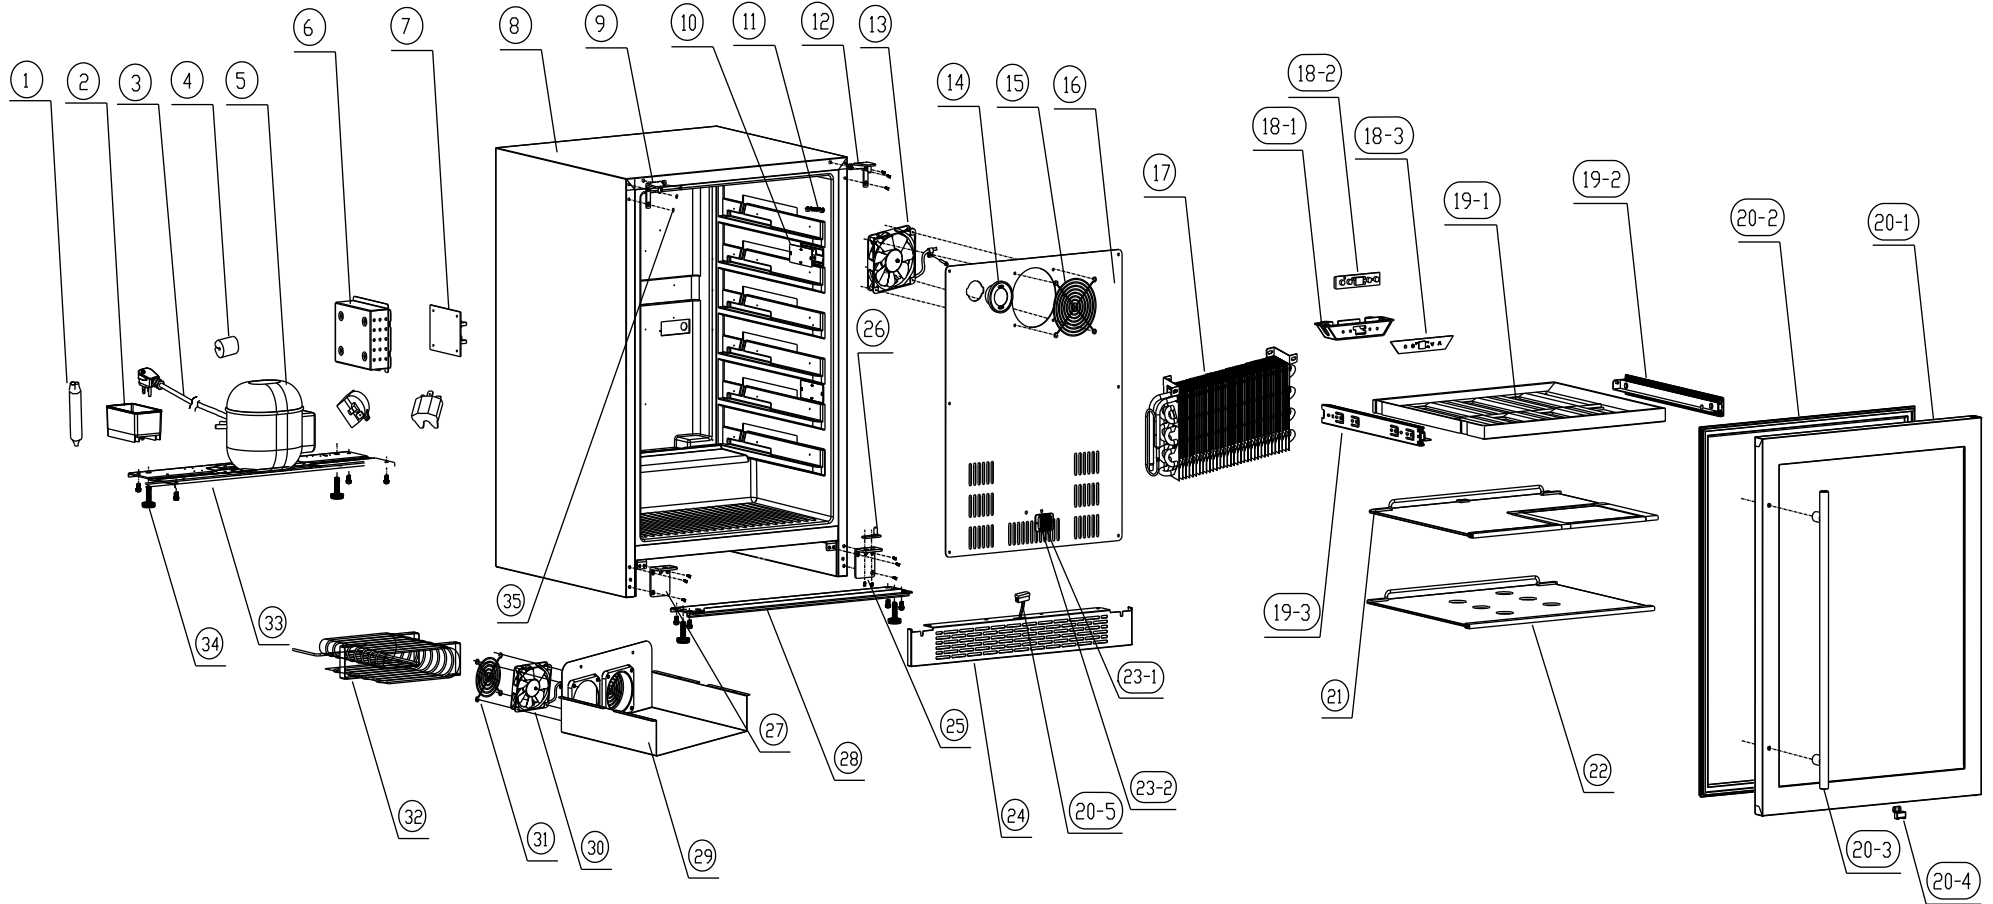

# PRB24C01BG

Presrv™ Single Zone Beverage Cooler

## PRB24C01BG

Ref #	Part #	Description	Qty.
1	56030007	Dryer Filter	1
2	56130037	Drip Tray	1
3	11030135	Power Cord	1
4	56220042	Anti-Vibration Gasket	1
5-1	12160009	Compressor	1
5-2	11050016	Compressor Relay (SN10 - SN14)	1
5-2	11050024	Compressor Relay (SN15)	1
5-3	11050017	Compressor Starter (SN10 - SN14)	1
5-3	11050025	Compressor Starter (SN15)	1
6	56200102	Main PCB Box	1
7	11010146	Main Power Control Board	1
9	54180012	Upper Left Hinge (SN10)	1
9	54180040	Upper Left Hinge (SN11+)	1
10	52150013	LED Light Cover	5
11	12010010	Tri Color LED Light	5
12	54180013	Upper Right Hinge (SN10)	1
12	54180041	Upper Right Hinge (SN11+)	1
13	12130036	Fan	1
14	Z0F-C004	Carbon Filter	1
15	54210021	Fan Cover	1
16	50140167	Rear Internal Panel	1
17-1	54240009	Evaporator	1
17-2	11050022	Sensor NTC3	1
18-1	56200103	Display Box	1
18-2	11010105	Display Control Board	1
18-3	52050018	Display Cover	1
19-1	50150017	Wooden Shelf w/Stainless Trim (7 Bottle)	1
19-2	50320050	Sliding Rail, Right	1