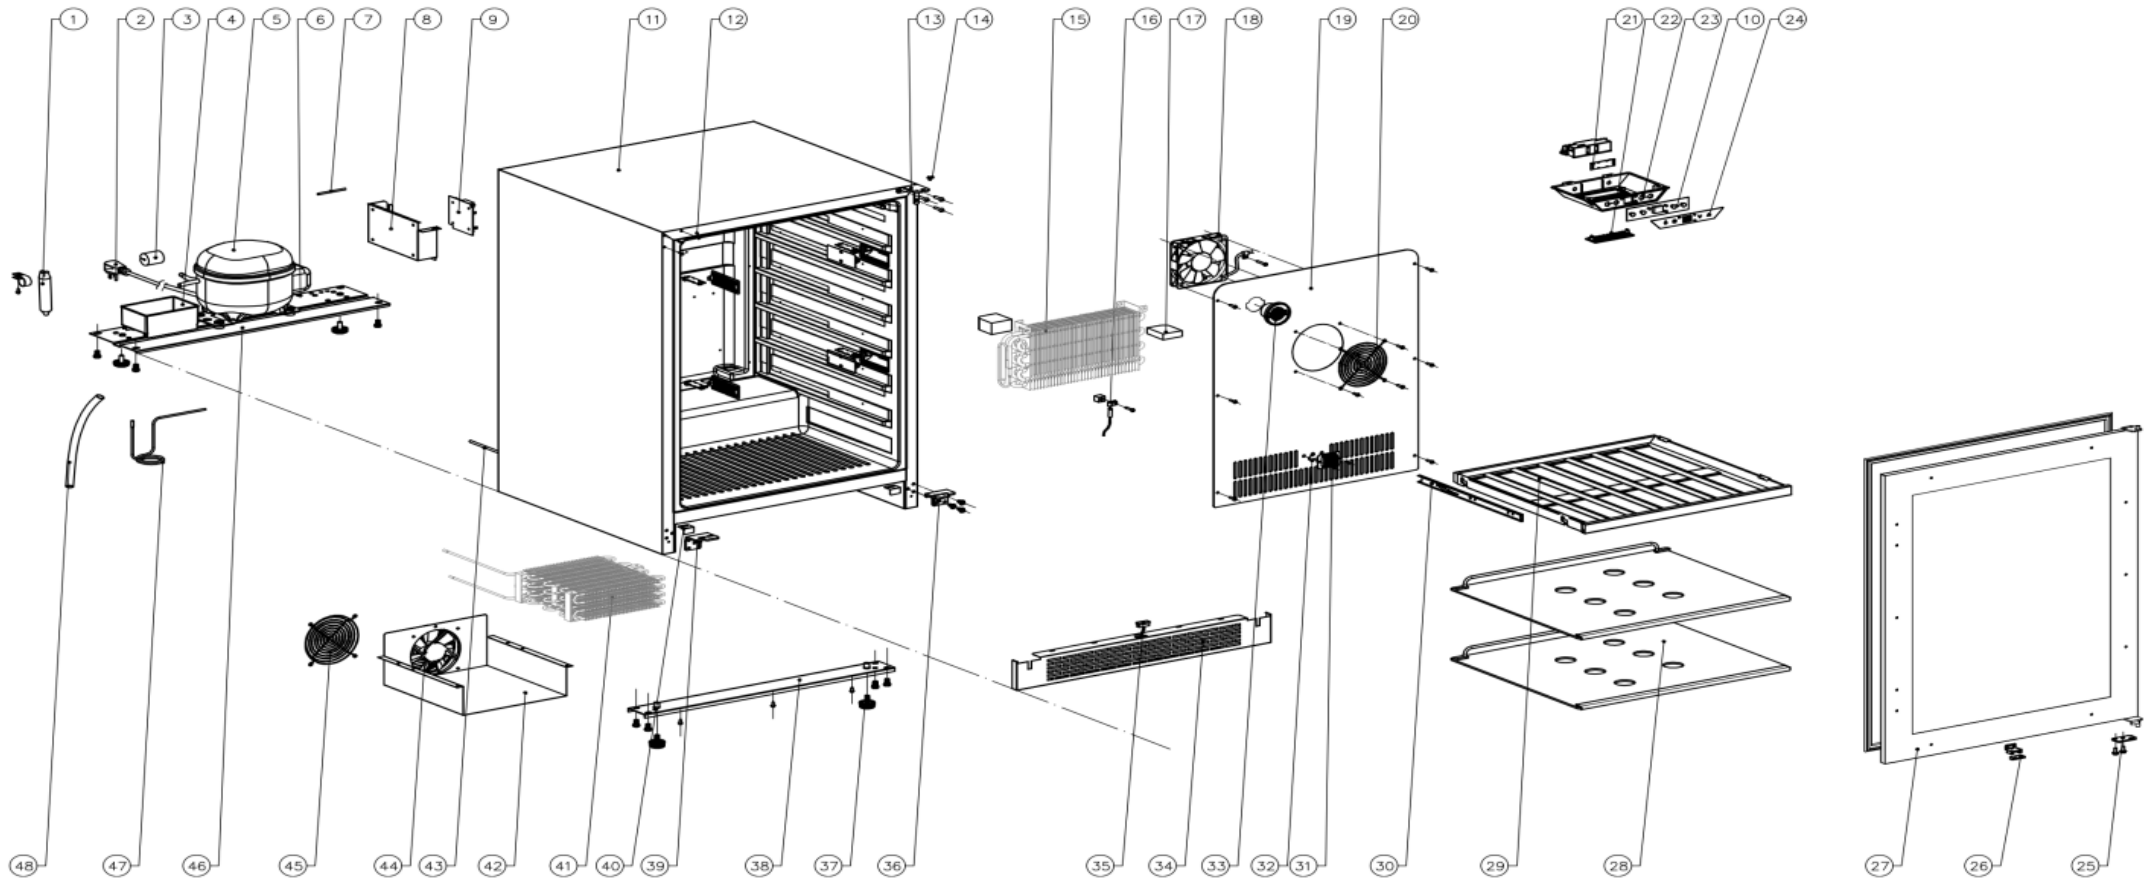

PRB24C01BPG

Presrv™ Panel Ready Single Zone Beverage Cooler

ZEPHYR

PRB24C01BPG

Ref #	Part #	Description	Qty.
1	56300003	Dryer Filter	1
2	11030118	Power Cord	1
3	56220035	Anti Vibration Gasket	1
4	56130035	Drip Tray	1
5	12160006	Compressor	1
5-1	11050026	Compressor Starter	1
5-2	11050027	Compressor Relay	1
5-3	12050046	Compressor Capacitor	1
6	11030119	Compressor Ground Wire	1
7	50330010	Sealing Tube	1
8	56200105	Main PCB Box	1
9	11010117	Main Power Control Board	1
10	11010110	Display Control Board	1
12	56210074	Decorative Hole Cover	3
13	54180036	Upper Right Hinge	1
14	01020042	Upper Hinge Top Screw	1
15	54240001	Evaporator	1
16	11050007	Sensor	1
17	56180015	Evaporator Foam	1
18	12130043	Fan	1
19	54170017	Air Duct Panel	1
20	54210017	Fan Cover	1
21	12010011	Tri Color LED Light	5
22	52150014	LED Light Cover	5
23	56200109	Electrical Box	1
24	52050021	Display Panel	1
25	54190064	Door Axis Plate	1
26	54220011	Door Magnet	1

27	50230015	Door	1
27-1	56220047	Door Gasket	1
27-2	01020054	Door Handle Screw	2
27-3	02170014	Door Handle Washer	2
28	50150027	Glass Shelf	2
29	50150035	Sliding Wooden Shelf Assembly	1
30	50320040	Shelf Slider Set	1
31	54210014	Sensor Cover	1
32	11050008	Sensor	1
33	Z0F-C004	Charcoal Filter	1
34	50260013	Kick Plate	1
35	11040032	Door Magnet Switch	1
36	54180037	Lower Right Hinge	1
37	50350008	Leveling Leg	4
38	54140284	Cabinet Support Bracket	1
39	54180038	Lower Left Hinge	1
40	54140289	Cabinet Bracket	2
41	54270001	Condensor	1
42	54210015	Condensor Cover	1
43	50330011	Capillary Tube	1
44	12130043	Fan	1
45	54210016	Fan Cover	1
46	54190058	Compressor Support Plate	1
47	50330020	Connecting Pipe	1
48	50330026	Exhaust Water Pipe	1
49	54180039	Upper Left Hinge	1
50	54190065	Upper Left Hinge Connecting Plate	1
51	54190066	Lower Left Hinge Connecting Plate	1
52	01020055	Screw, St4*30, Self Tapping	10