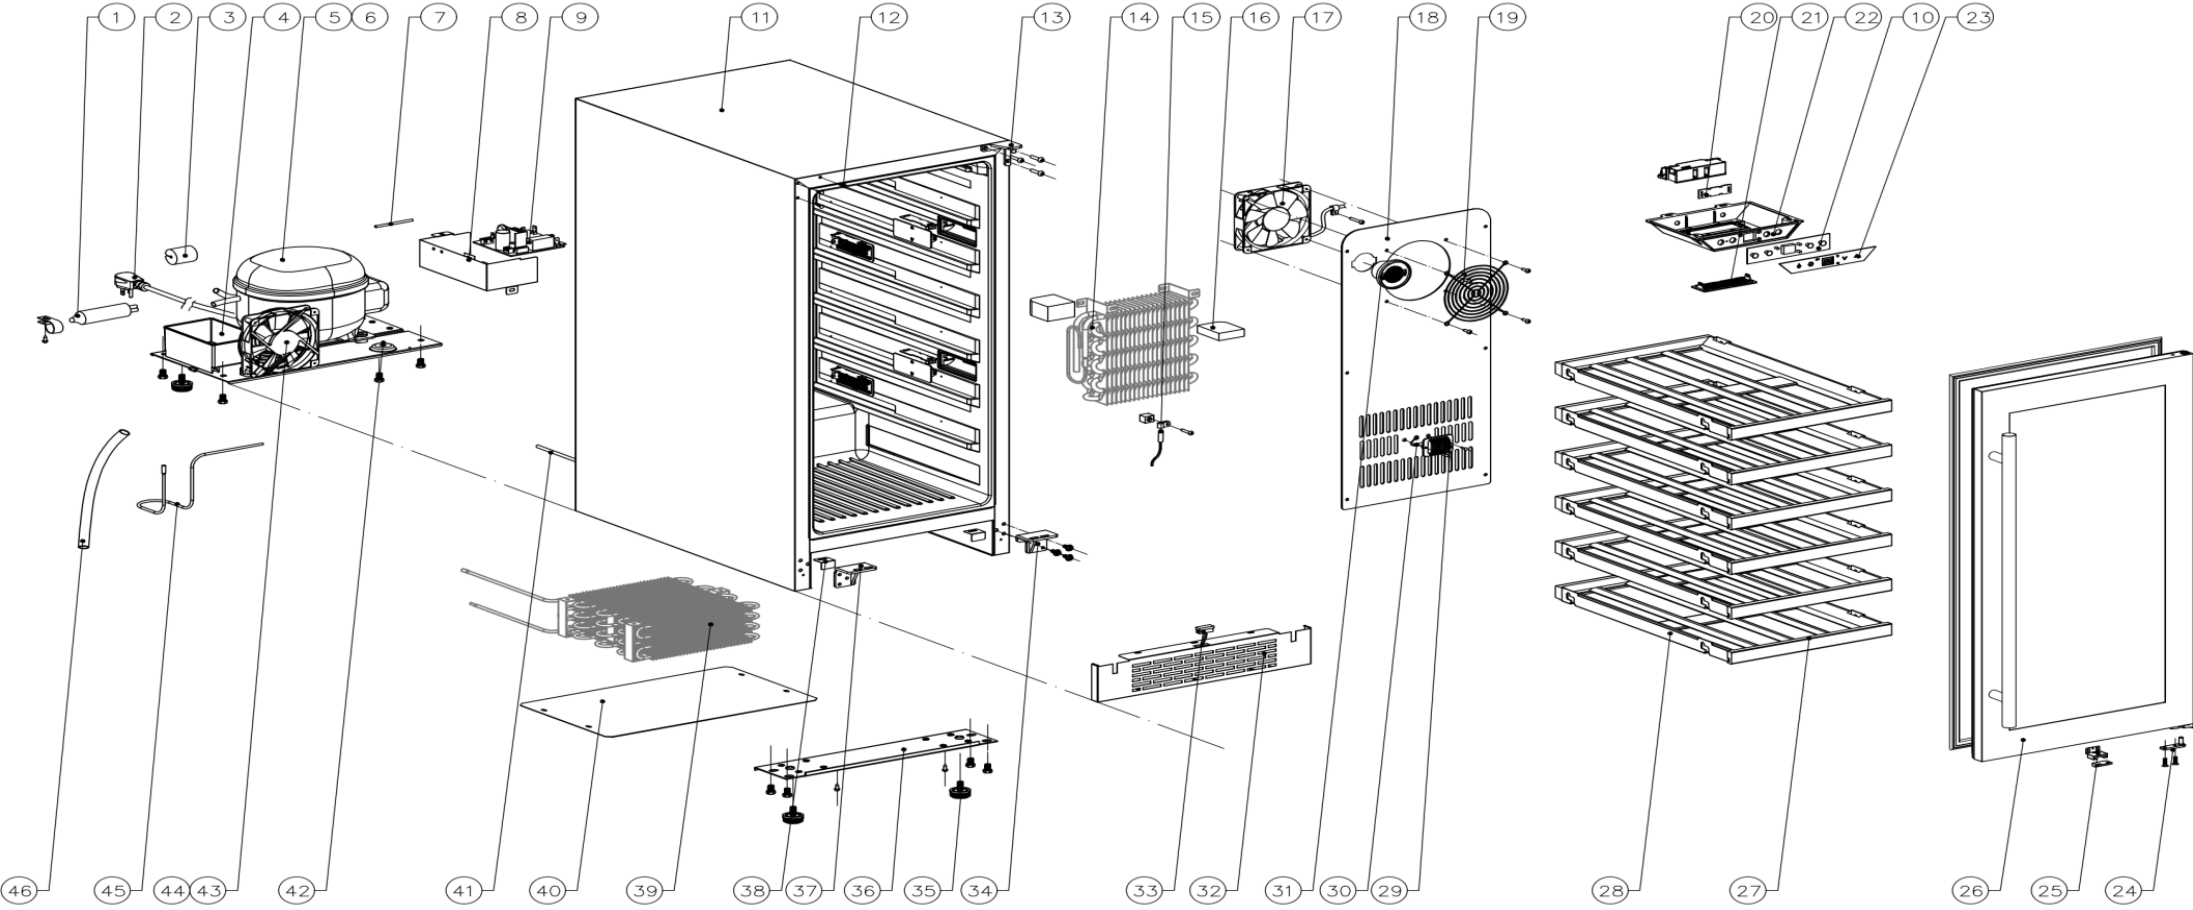

PRW15C01BG

Presrv™ Size Single Zone Wine Cooler

ZEPHYR

PRW15C01BG

Ref #	Part #	Description	Qty.
1	56300003	Dryer Filter	1
2	11030118	Power Cord	1
3	56220035	Anti Vibration Gasket	1
4	56130043	Drip Tray	1
5	12160008	Compressor	1
5-1	11050028	Compressor Starter	1
5-2	11050029	Compressor Relay	1
5-3	12050048	Compressor Capacitor	1
6	11030119	Compressor Ground Wire	1
7	50330010	Sealing Tube	1
8	56200111	Main PCB Box	1
9	11010109	Main Power Control Board	1
10	11010110	Display Control Board	1
12	56210074	Decorative Hole Cover	3
13	54180044	Upper Right Hinge	1
14	54240005	Evaporator	1
15	11050007	Sensor	1
16	56180015	Evaporator Foam	1
17	12130043	Fan	1
18	54170023	Air Duct Board	1
19	54210017	Fan Cover	1
20	12010011	Tri Color LED Light	5
21	52150014	Light Cover	5
22	56200112	Display Board Box	1
23	52050021	Display Panel	1
24	54190062	Door Axis Plate	1
25	54220011	Door Magnet	1
26	50230021	Door	1

26-1	56220048	Door Gasket	1
26-2	50280003	Handle	1
27	50150038	Sliding Wooden Shelf Assembly	6
28	50320040	Shelf Slider Set	6
29	54210014	Sensor Cover	1
30	11050008	Sensor	1
31	Z0F-C004	Carbon Filter	1
32	50260014	Kick Plate	1
33	11040029	Magnet Switch	1
34	54180045	Lower Right Hinge	1
35	50350008	Leveling Leg	4
36	54140294	Cabinet Support Bracket	1
37	54180046	Lower Left Hinge	1
38	54140289	Cabinet Bracket	2
39	54270001	Condensor	1
40	54210018	Condensor Plate	1
41	50330017	Capillary Tube	1
42	54190068	Compressor Support Plate	1
43	54210016	Fan Cover	1
44	12130043	Fan	1
45	50330030	Connecting Pipe	1
46	50330026	Exhaust Water Pipe	1
47	54180047	Upper Left Hinge	1
48	54140313	Door Stopper	1