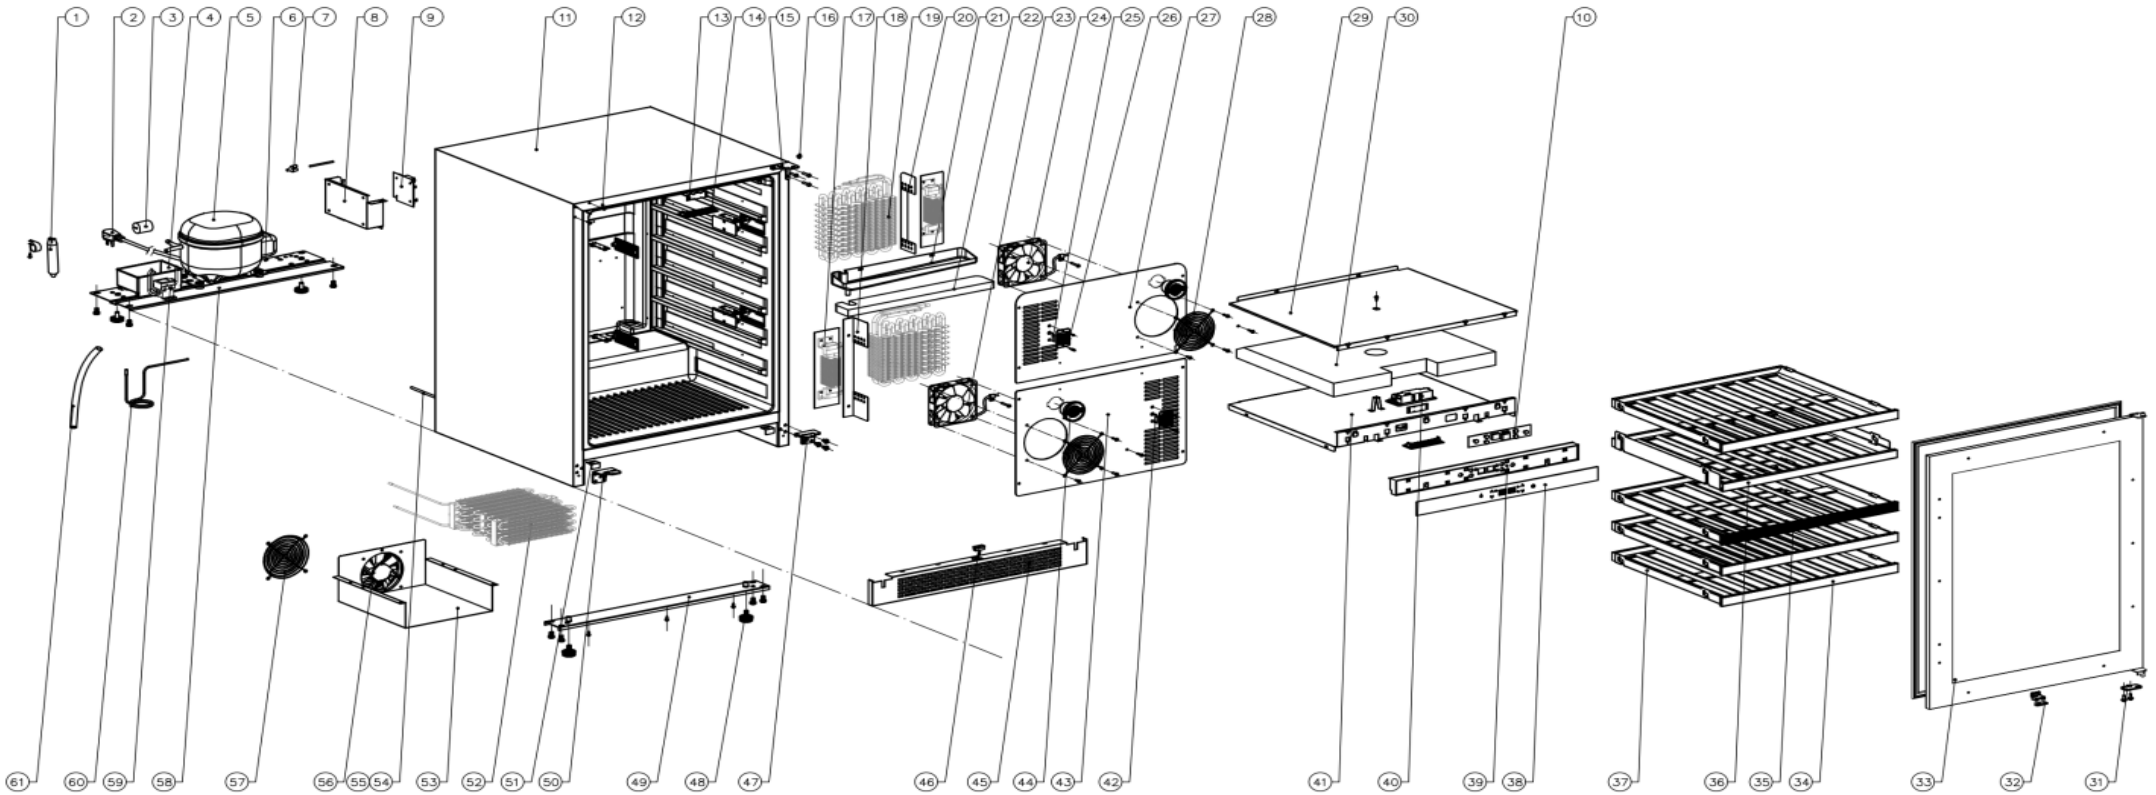

PRW24C02BPG

Presrv™ Panel Ready Dual Zone Wine Cooler

ZEPHYR

PRW24C02BPG

Ref #	Part #	Description	Qty.
1	56300004	Dryer Filter	1
2	11030118	Power Cord	1
3	56220035	Anti Vibration Gasket	2
4	56130035	Drip Tray	1
5	12160006	Compressor	1
5-1	11050026	Compressor Starter	1
5-2	11050027	Compressor Relay	1
5-3	12050046	Compressor Capacitor	1
6	11030119	Compressor Ground Wire	1
7	11030120	Wire Connector	1
8	56200105	Main PCB Box	1
9	11010118	Main Power Control Board	1
10	11010113	Display Control Board	1
12	56210074	Decorative Hole Cover	3
13	12010011	Tri Color LED Light	6
14	52150014	LED Light Cover	6
15	54180036	Upper Right Hinge	1
16	01020042	Upper Hinge Top Screw	1
17	54280008	Heater	2
18	52120003	Lower Deflector	1
19	54240004	Evaporator	2
20	52120004	Upper Deflector	1
21	56130028	Drip Tray	1
22	56180017	Air Duct Board Foam	1
23	12130043	Fan, Lower Zone	1
24	12130043	Fan, Upper Zone	1
25	11050007	Sensor, Upper Zone	1
26	54210014	Sensor Cover	1
27	54170019	Air Duct Board, Upper	1
28	54210017	Fan Cover	2

60	50330020	Connecting Pipe	1
61	50330026	Exhaust Water Pipe	1
62	54180039	Upper Left Hinge	1
63	54190065	Upper Left Hinge Connecting Plate	1
64	54190066	Lower Left Hinge Connecting Plate	1
65	01020055	Screw, ST4*30 Self Tapping	10