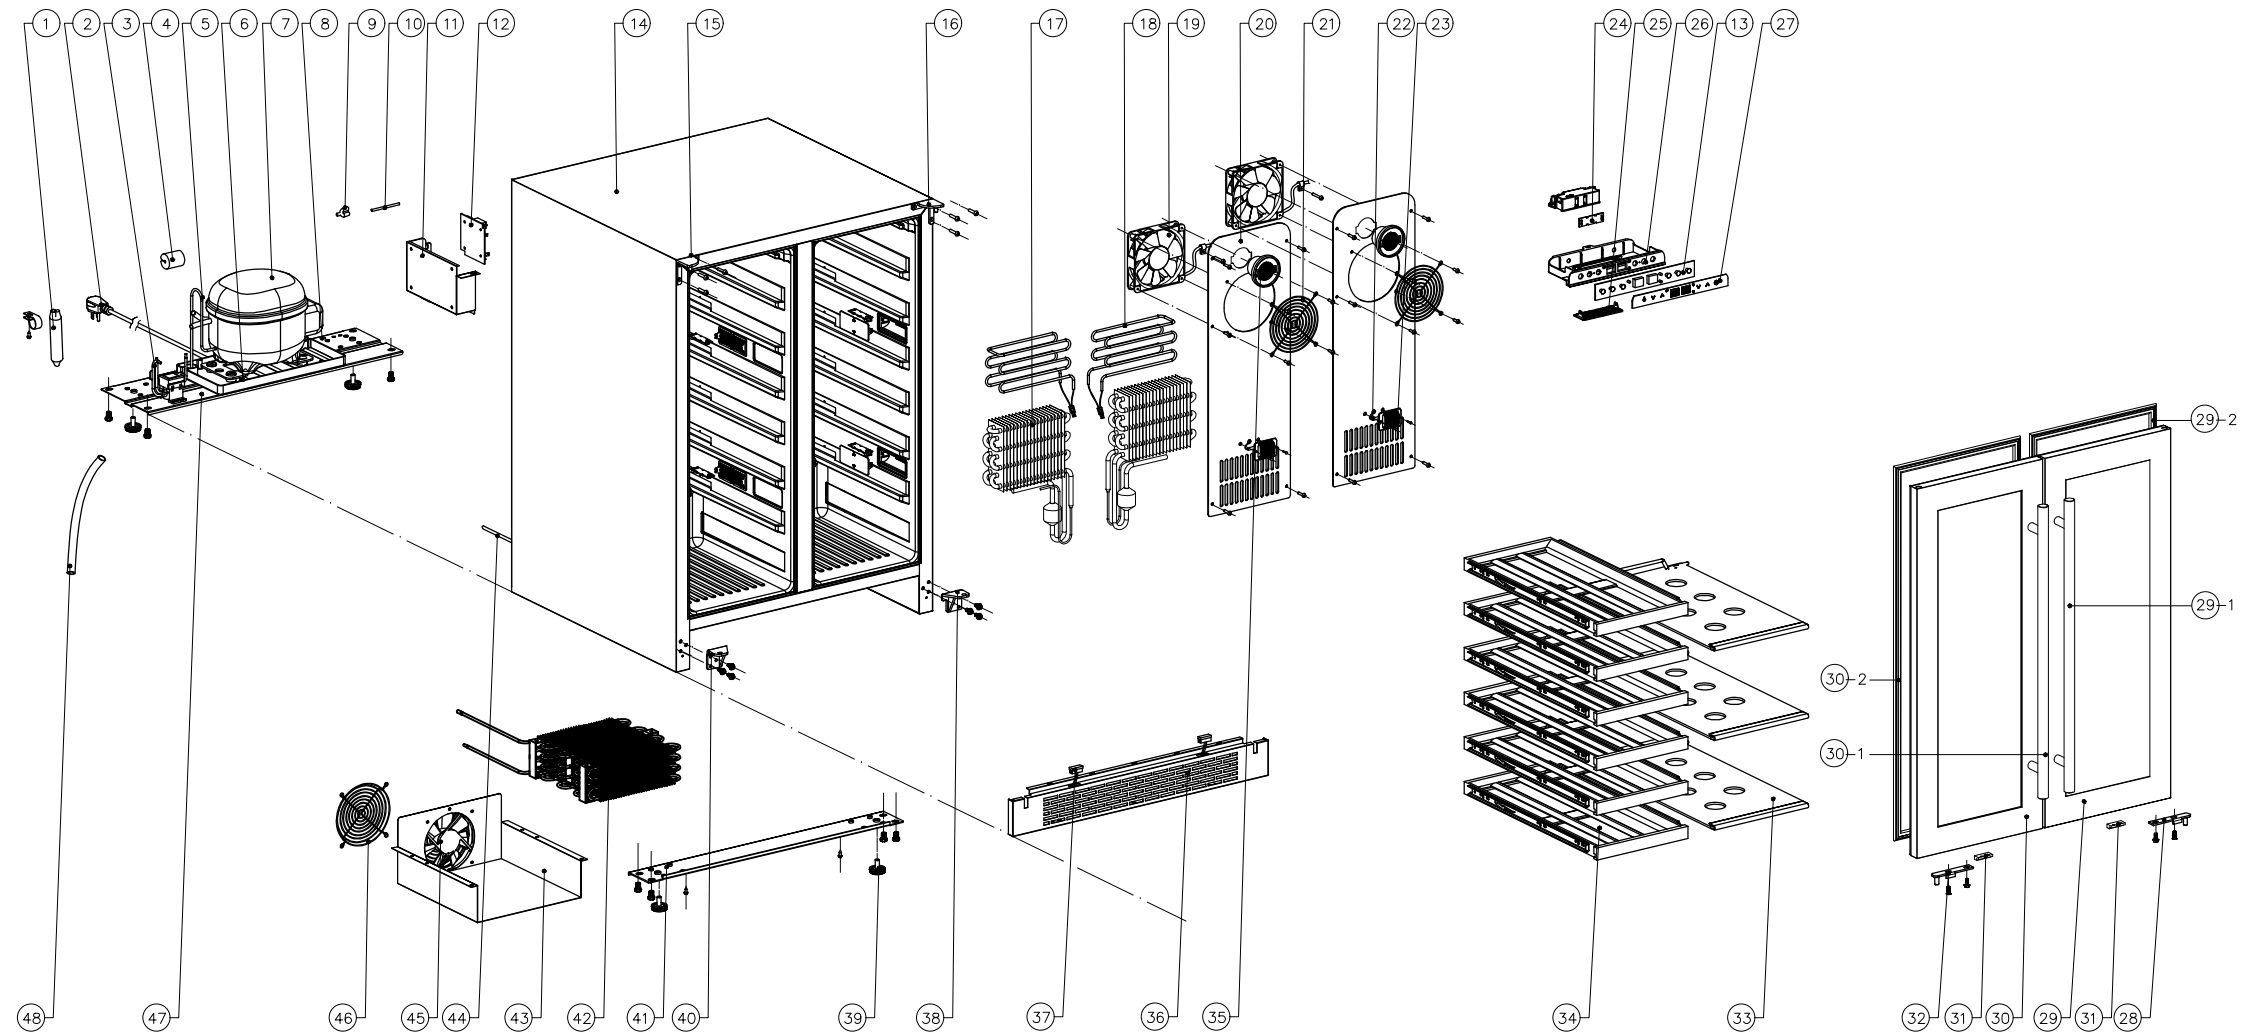

PRWB24C32BG

Presrv™ French Door Dual Zone Wine & Beverage Cooler

ZEPHYR

PRWB24C32BG

Ref #	Part #	Description	Qty.
1	56300004	Dryer Filter	1
2	11030118	Power Cord	1
3	56060001	Solenoid Relief Valve	1
4	56220035	Anti Vibration Gasket	5
5	50330024	Compressor Connecting Pipe	1
6	56130041	Drip Tray	1
7	12160006	Compressor	1
7-1	11050026	Compressor Starter	1
7-2	11050027	Compressor Relay	1
7-3	12050046	Compressor Capacitor	1
8	11030119	Compressor Ground Lead	1
9	11030120	Wire Connector	1
10	50330010	Sealing Tube	1
11	56200105	Main PCB Box	1
12	11010114	Main Power Control Board	1
13	11010108	Display Power Control Board	1
15	54180016	Upper Left Hinge	1
16	54180017	Upper Right Hinge	1
17	54240015	Evaporator	2
18-1	54280001	Heater, Left Zone	1
18-2	54280002	Heater, Right Zone	1
19	12130043	Evaporator Fan	2
20	54170007	Air Duct Board	2
21	54210017	Fan Cover	2
22-1	11050007	Sensor, Left Zone	1
22-2	11050009	Sensor, Right Zone	1
23	54210014	Sensor Cover	2
24	12010011	LED Light Board	6

25	52150014	LED Light Cover	6
26	56200106	Display Box	1
27	52050020	Display Panel	1
28	54190056	Right Door Axis Plate	1
29	50230025	Door, Right	1
29-1	50280003	Door Handle	2
29-2	56220045	Door Gasket	2
30	50230026	Door, Left	1
30-1	50280003	Door Handle	2
30-2	56220045	Door Gasket	2
31	54220011	Door Magnet	2
32	54190057	Left Door Axis Plate	1
33	50150004	Glass Shelf	3
34	50150019	Wooden Slide Shelf	6
34-1	50320042	Sliding Rail Set	6
35	Z0F-C004	Carbon Filter	2
36	50260008	Kick Plate	1
37	11040029	Door Magnet Switch Sensor	2
38	54180018	Lower Right Hinge	1
39	50350008	Leveling Leg	4
40	54180019	Lower Left Hinge	1
41	54140284	Cabinet Support Bracket	1
42	54270001	Condensor	1
43	54210015	Condensor Cover	1
44-1	50330012	Capillary Tube	1
44-2	50330018	Capillary Tube	1
45	12130043	Fan	1
46	54210016	Fan Cover	1
47	54190058	Compressor Support Plate	1
48	50330025	Exhaust Water Pipe	2