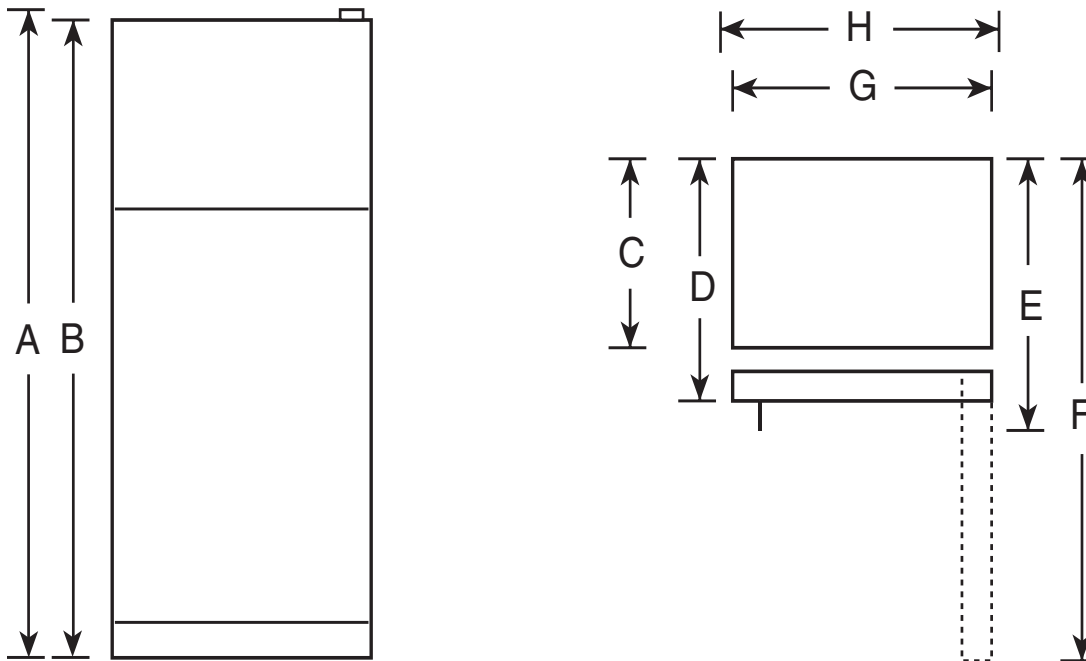

Profile™

PTS22LCR – GE Profile Arctica® ENERGY STAR® 21.7 Cu. Ft. Top-Freezer Refrigerator with Icemaker

Dimensions (in inches)

Overall Dimensions	Height to top of hinge (in.) A	67-1/2
	Height to top of case (in.) B	66-7/8
	Case depth without door (in.) C	27-5/8
	Case depth less door handle (in.) D	31-5/8
	Case depth with door handle (in.) E	33-5/8
	Depth with fresh food door open 90° (in.) F	63
	Width (in.) G	32-7/8
	Width with door open 90° less door handle (in.) H	35
Air Clearances	Each side (in.)	1/8
	Top (in.)	1
	Back (in.)	1

PTS22LCR – GE Profile Arctica® ENERGY STAR® 21.7 Cu. Ft. Top-Freezer Refrigerator with Icemaker

Features and Benefits

- Upfront Electronic Digital Display – Clearly displays exact temperatures for the fresh food and freezer compartments
- ClimateKeeper™ Temperature Management System – Digital controls and electronic sensors give you a greater degree of control over food preservation
- Factory-Installed Icemaker – Makes ice automatically ensuring a ready supply
- Slide-Out, Spillproof Glass Shelves – Shelves slide out, and spills stay put
- ClearLook™ Gallon Door Bins – Hold gallon-size containers with style and ease
- Tilt-Out Freezer Bins – Move forward for convenient access
- Pivot-Out Pan Removal System – Makes it easy to remove and clean crispers
- Adjustable Humidity Vegetable/Fruit Crispers – Provide the ideal storage environment for fruits and vegetables
- Adjustable Temperature Deli Pan – Keep meats and cheeses fresher, longer
- Model PTS22LCRWW – White on white
- Model PTS22LCRCC – Bisque on bisque
- Model PTS22LCRBB – Black on black