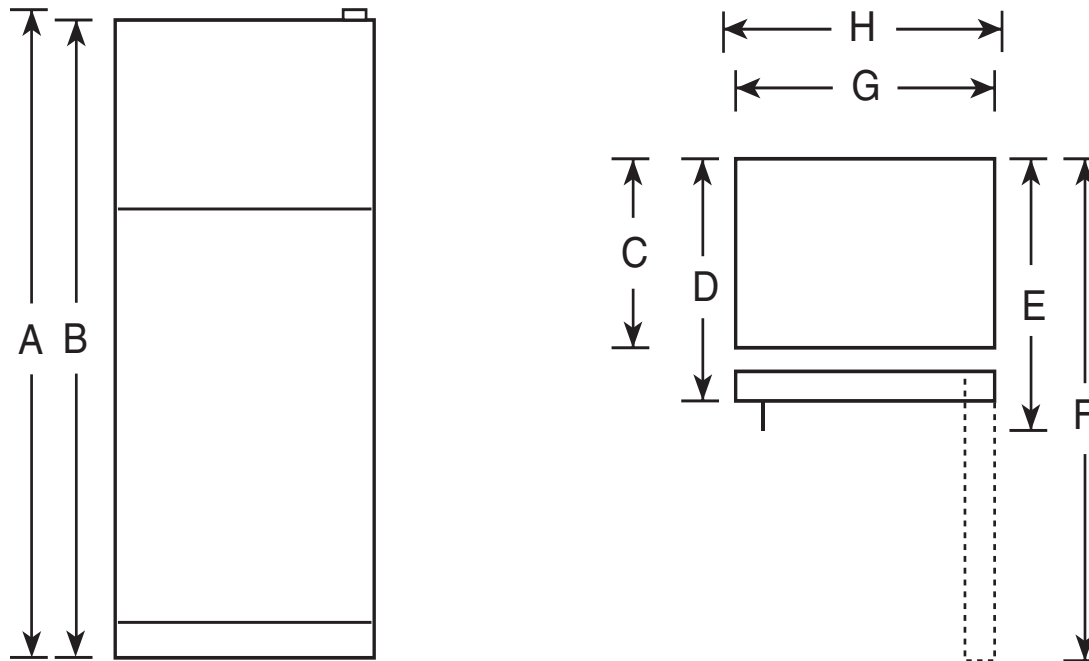

Profile™

PTS22SHR – GE Profile Arctica® ENERGY STAR® 21.7 Cu. Ft. Stainless Top-Freezer Refrigerator with Internal Water Dispenser and Icemaker

Dimensions (in inches)

Overall Dimensions	Height to top of hinge (in.) A	67-1/2
	Height to top of case (in.) B	66-7/8
	Case depth without door (in.) C	27-5/8
	Case depth less door handle (in.) D	31-5/8
	Case depth with door handle (in.) E	33-5/8
	Depth with fresh food door open 90° (in.) F	63
	Width (in.) G	32-7/8
	Width with door open 90° less door handle (in.) H	35
Air Clearances	Each side (in.)	1/8
	Top (in.)	1
	Back (in.)	1

Note: All Top-Freezer No-Frost Right-Hand Refrigerator Doors: As you face the front of the refrigerator, the handle is on your left and the hinges are on your right.
All Top-Freezer No-Frost Left-Hand Refrigerator Doors: As you face the front of the refrigerator, the handle is on your right and the hinges are on your left.