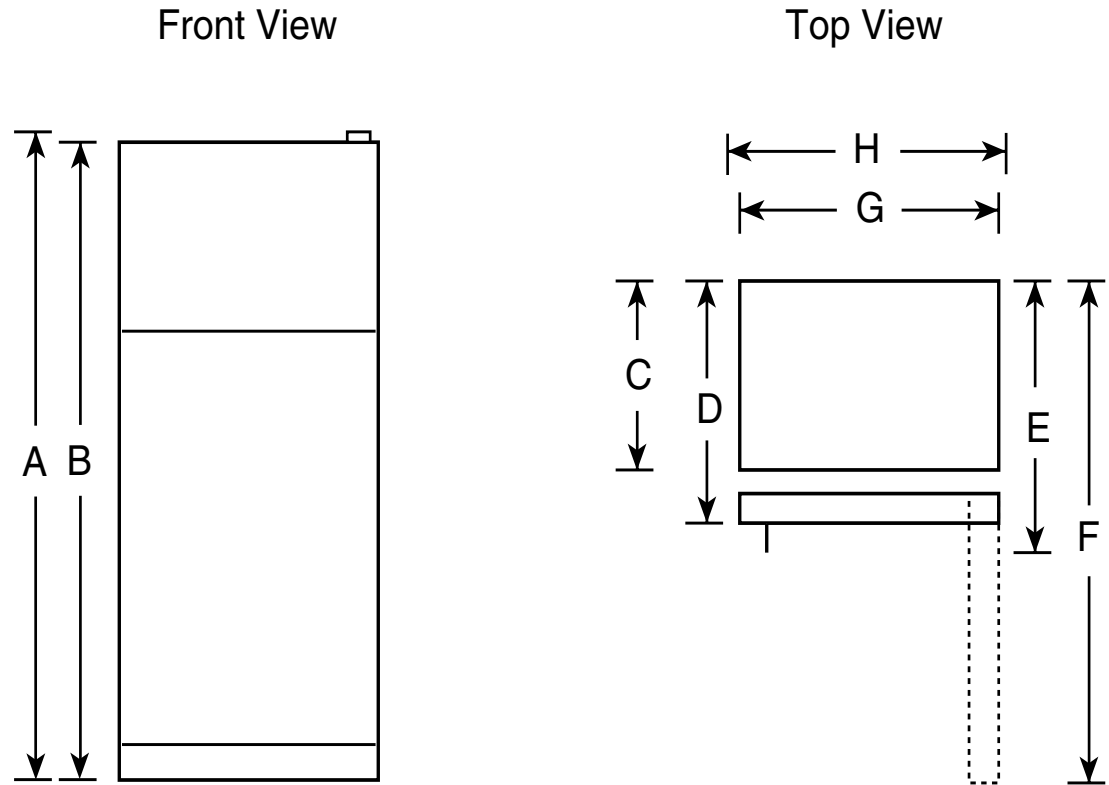

PTS25SHS

GE Profile™ Series 24.6 Cu. Ft. Top-Freezer Refrigerator with Internal Water Dispenser

Dimensions and Installation Information (in inches)

Overall Dimensions	Height to top of hinge (in.) A	68-5/8
	Height to top of case (in.) B	67-7/8
	Case depth without door (in.) C†	27-5/8
	Case depth less door handle (in.) D†	31-5/8
	Case depth with door handle (in.) E†	33-5/8
	Depth with fresh food door open 90° (in.) F†	66
	Width (in.) G	35-7/8
	Width with door open 90° inc. door handle (in.) H	38
Air Clearances	Each side (in.)	1/8
	Top (in.)	1
	Back (in.)	2

For answers to your Monogram,® GE Profile™ or GE® appliance questions, visit our website at ge.com or call GE Answer Center® service, 800.626.2000.

imagination at work

PTS25SHS

GE Profile™ Series 24.6 Cu. Ft. Top-Freezer Refrigerator with Internal Water Dispenser

Features and Benefits

- 35-7/8" wide
- Internal water dispenser with GE water filtration - Delivers filtered water with one touch
- Upfront electronic touch controls with actual temperature display - Easy-to-reach, easy-to-read controls display accurate temperatures
- Adjustable slide-out, spillproof glass shelves - Raised edges help contain spills and make clean up quick and easy
- Adjustable Clear Look door bins - Hold gallon containers with ease and free up valuable shelf space
- Tilt-out locking freezer door bins - Locking freezer bins make it easy to find and remove items
- 2 adjustable-humidity drawers - Keep fruits and vegetables fresh
- Factory-installed icemaker - Refrigerator comes ready to automatically create ice
- Model PTS25SHSSS - Stainless steel