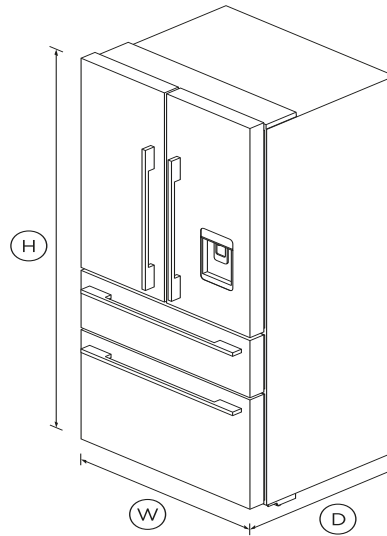

Freestanding French Door Refrigerator Freezer, 32", 16.8 cu ft, Ice & Water

Series 7 | Contemporary

Stainless Steel | French hinge

Designed for those who need plenty of flexible space. Counter-depth design, with a stylish stainless steel finish for a seamless look.

- With SmartTouch control panel for ease of use

DIMENSIONS

Height	70 1/2"
Width	31 1/8"
Depth	27 1/16"

FEATURES & BENEFITS

ACTIVESMART™ FOODCARE

ActiveSmart™ Foodcare learns how you live. It is technology which understands how you use your refrigerator and adjusts temperature, airflow and humidity inside to help keep food fresher for longer.

The slimline water dispenser is easy to use. The angled water delivery means that almost any size or shape of vessel can be filled, while taking up no storage space in the door.

ICE MAKER

The internal ice maker delivers fresh ice to a dedicated freezer bin. Simply turn it off to free up freezer space or during busy times boost ice production by up to 30%.