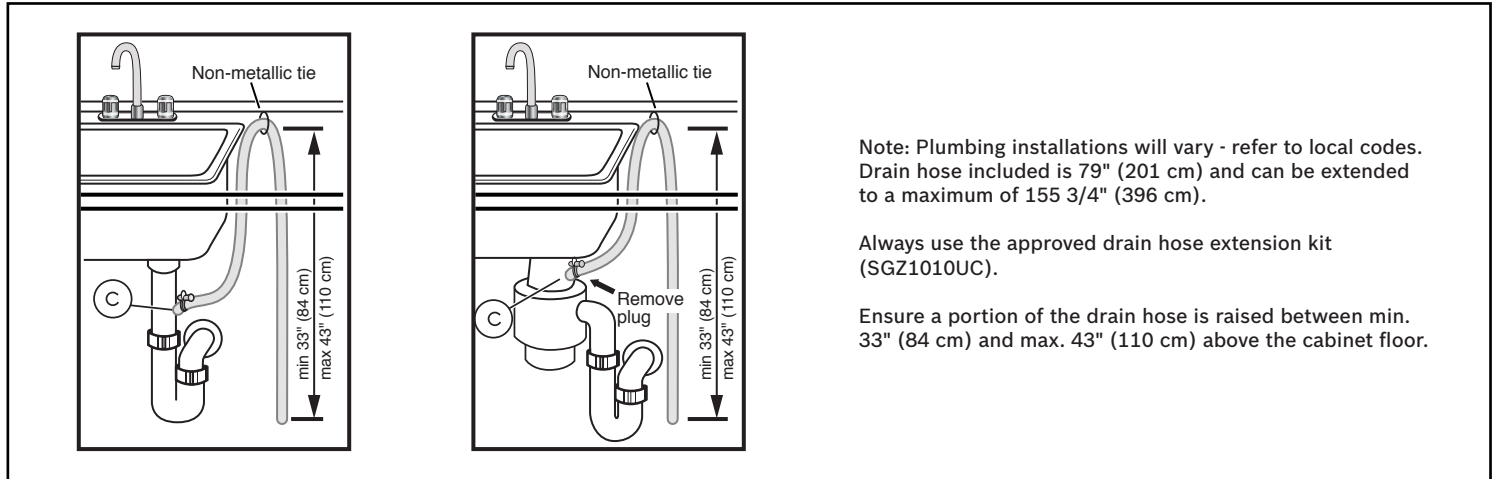

Notes: All height, width and depth dimensions are shown in inches. BSH reserves the absolute and unrestricted right to change product materials and specifications, at any time, without notice. Consult the product's installation instructions for final dimensional data and other details prior to making cutout.

24" Recessed Handle Dishwasher

300 Series – Black SHE53C86N

BOSCH

Invented for life

Installation Details

Accessories: To purchase Bosch accessories, cleaners & parts please visit www.bosch-home.com/us/store or call 1-800-944-2904 (Mon to Fri 5 am to 6 pm PST, Sat 6 am to 3 pm PST).