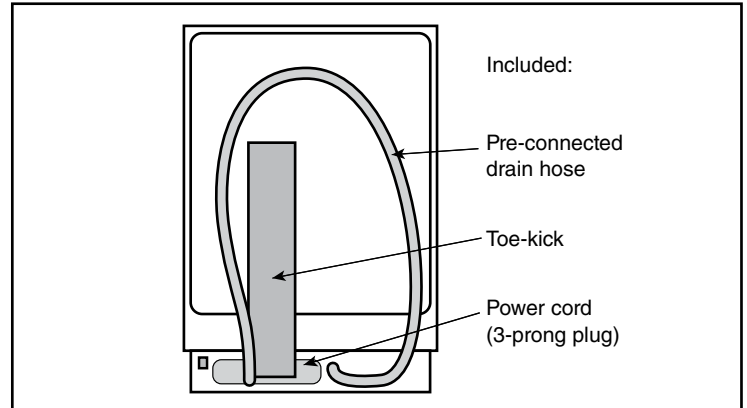

Notes: All height, width and depth dimensions are shown in inches. BSH reserves the absolute and unrestricted right to change product materials and specifications, at any time, without notice. Consult the product's installation instructions for final dimensional data and other details prior to making cutout.

24" Recessed Handle Dishwasher

300 Series – Black SHE53C86N

BOSCH

Invented for life

Installation Details

Accessories: To purchase Bosch accessories, cleaners & parts please visit www.bosch-home.com/us/store or call 1-800-944-2904 (Mon to Fri 5 am to 6 pm PST, Sat 6 am to 3 pm PST).