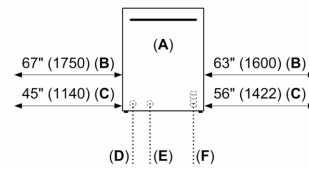

Number of Options:	4
Number of options:	5
3rd rack:	Standard 3rd rack
Tub Material:	Stainless Steel
Concealed heating element:	Yes
Five-level wash:	Yes
Water Softener:	No
ChildLock:	No
Total Annual Energy Consumption:	269 kWh
Energy Efficiency Class:	Tier 1
ENERGY STAR®:	No
Total Annual Water Consumption:	624 gal
Number of Place Settings:	16

measurements in inches (mm)

Measurements in inches (mm)

All connections are at the rear of the appliance. Extension for drain hose available as accessory. Junction Box for hard wired connection available as accessory.