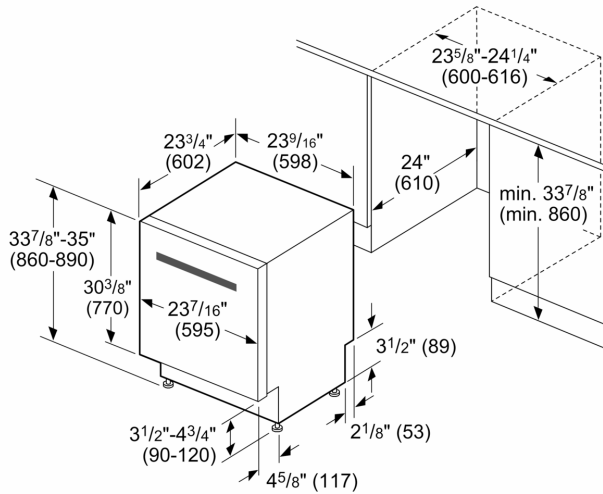

Number of Options:	4
Number of options:	5
3rd rack:	Standard 3rd rack
Tub Material:	Stainless Steel
Concealed heating element:	Yes
Five-level wash:	Yes
Water Softener:	No
ChildLock:	No
Total Annual Energy Consumption:	269 kWh
Energy Efficiency Class:	Tier 1
ENERGY STAR®:	No
Total Annual Water Consumption:	624 gal
Number of Place Settings:	16

measurements in inches (mm)

Measurements in inches (mm)

All connections are at the rear of the appliance. Extension for drain hose available as accessory. Junction Box for hard wired connection available as accessory.

A: Front view
B: Drain hose
C: Electrical Power Cord: length shown according to Installation Instructions
D: Inlet
E: Drain
F: Electrical