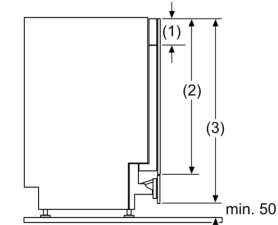

## Accessories dishwashers SMZ5003

Product group: ..... Accessory  
Brand: ..... Bosch  
Product name / series name:  
SKU: ..... SMZ5003  
Internal article number: ..... 000000000000648174  
EAN code: ..... 4242002476254  
Product Packaging Dimensions (HxWxD): ..... 1.73 x 13.22 x 10.19  
Net Weight: ..... 2.000 lbs  
Gross Weight: ..... 2.000 lbs  
Quantity per packing unit: ..... 1  
Standard number of units per pallet: ..... 200  
UPC code: ..... 825225876281

## Accessories dishwashers SMZ5003

- (1) for appliances with panel:  
panel height: 114-143 mm  
(2) 81.5 cm tall appliance: 650-675 mm  
86.5 cm tall appliance: 700-725 mm

- (3) 81.5 cm tall appliance: min. 755 mm  
86.5 cm tall appliance: min. 805 mm

measurements in mm