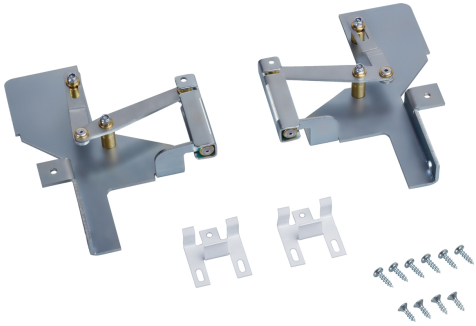

## Accessories dishwashers SMZ5003

Product group: ..... Accessory  
Brand: ..... Bosch  
Product name / series name:  
SKU: ..... SMZ5003  
Internal article number: ..... 000000000000648174  
EAN code: ..... 4242002476254  
Product Packaging Dimensions (HxWxD): ..... 1.73 x 13.22 x 10.19  
Net Weight: ..... 2.000 lbs  
Gross Weight: ..... 2.000 lbs  
Quantity per packing unit: ..... 1  
Standard number of units per pallet: ..... 200  
UPC code: ..... 825225876281

## Accessories dishwashers SMZ5003

- (1) for appliances with panel:  
panel height: 114-143 mm  
(2) 81.5 cm tall appliance: 650-675 mm  
86.5 cm tall appliance: 700-725 mm

- (3) 81.5 cm tall appliance: min. 755 mm  
86.5 cm tall appliance: min. 805 mm