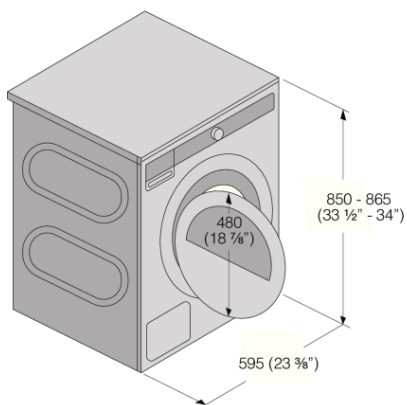

Technical data

- Noise level: 65 dB(A)
- Power consumption in standby mode: 0.3 W
- Power consumption in off-mode: 0.3 W
- Estimated annual energy consumption: 260 kWh
- Grounded plug
- Connecting cord with plug
- Connection rating: 5800 W
- Number of phases: 1
- Current: 30 A
- Frequency: 60 Hz
- Net weight: 145 lbs
- Marked for recycling
- ISO 14001

Dimensions

- Product dimensions (HxWxD): 33 7/16" × 23 7/16" × 30 1/4" (850 × 595 × 769 mm)
- Depth with door open: 45 7/8" (1165 mm)
- Cord length: 66 15/16" (1700 mm)

Logistic information

- Packaging dimensions: 36 1/4" × 25 3/16" × 33" (920 × 640 × 838 mm)
- Total weight of packaged product: 155 lbs
- Code: 730244
- EAN code: 3838782098772