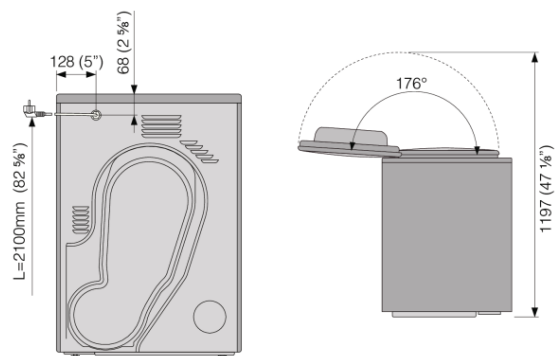

Design & integration

- Door opening: Reversible door opening
- Adjustable feet: 9/16" (15 mm)
- Dryer can be mounted on top of washer
- Loading position: Front

Safety & Maintenance

- Lockable control panel
- Overheat protection
- Thermal and electronic protection against overheating

Technical data

- Heater capacity (W): 3000 W
- Noise level: 65 dB(A)
- Power consumption in standby mode: 0.3 W
- Power consumption in off-mode: 0.3 W
- Estimated annual energy consumption: 630 kWh
- Grounded plug
- Connecting cord with plug
- Connection rating: 7000 W
- Number of phases: 1
- Current: 30 A
- Frequency: 60 Hz
- Net weight: 102 lbs
- Marked for recycling
- ISO 14001

Dimensions

- Product dimensions (HxWxD): 33 7/16" × 23 7/16" × 30 1/4" (850 × 595 × 769 mm)
- Depth with door open: 51 3/8" (1305 mm)
- Cord length: 66 15/16" (1700 mm)
- Left + right + back

Logistic information

- Packaging dimensions: 36 1/4" × 25 3/16" × 33" (920 × 640 × 838 mm)
- Total weight of packaged product: 112 lbs
- Code: 591236
- EAN code: 3838782022418

Tumble Dryer/TD-85/USA