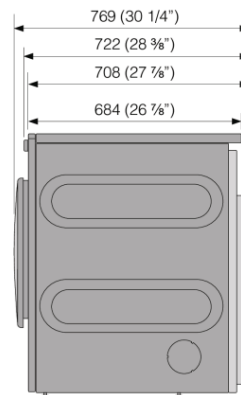

Design & integration

- Door opening: Reversible door opening
- Adjustable feet: 9/16" (15 mm)
- Dryer can be mounted on top of washer
- Loading position: Front

Safety & Maintenance

- Lockable control panel
- Overheat protection
- Thermal and electronic protection against overheating

Technical data

- Heater capacity (W): 3000 W
- Noise level: 65 dB(A)
- Power consumption in standby mode: 0.3 W
- Power consumption in off-mode: 0.3 W
- Estimated annual energy consumption: 630 kWh
- Grounded plug
- Connecting cord with plug
- Connection rating: 7000 W
- Number of phases: 1
- Current: 30 A
- Frequency: 60 Hz
- Net weight: 102 lbs
- Marked for recycling
- ISO 14001

Dimensions

- Product dimensions (HxWxD): 33 7/16" × 23 7/16" × 30 1/4" (850 × 595 × 769 mm)
- Depth with door open: 51 3/8" (1305 mm)
- Cord length: 66 15/16" (1700 mm)
- Left + right + back

Logistic information

- Packaging dimensions: 36 1/4" × 25 3/16" × 33" (920 × 640 × 838 mm)
- Total weight of packaged product: 112 lbs
- Code: 591236
- EAN code: 3838782022418

Tumble Dryer/TD-85/USA