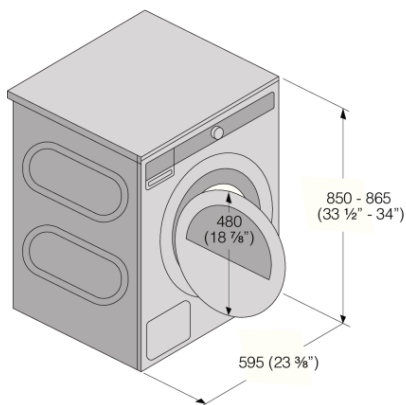

Technical data

- Heater capacity (W): 3000 W
- Noise level: 65 dB(A)
- Power consumption in standby mode: 0.3 W
- Power consumption in off-mode: 0.3 W
- Estimated annual energy consumption: 630 kWh
- Grounded plug
- Connecting cord with plug
- Connection rating: 7000 W
- Number of phases: 1
- Current: 30 A
- Frequency: 60 Hz
- Net weight: 102 lbs
- Marked for recycling
- ISO 14001

Dimensions

- Product dimensions (HxWxD): 33 7/16" × 23 7/16" × 30 1/4" (850 × 595 × 769 mm)
- Depth with door open: 51 3/8" (1305 mm)
- Cord length: 66 15/16" (1700 mm)
- Left + right + back

Logistic information

- Packaging dimensions: 36 1/4" × 25 3/16" × 33" (920 × 640 × 838 mm)
- Total weight of packaged product: 112 lbs
- Code: 591236
- EAN code: 3838782022418

Tumble Dryer/TD-85/USA