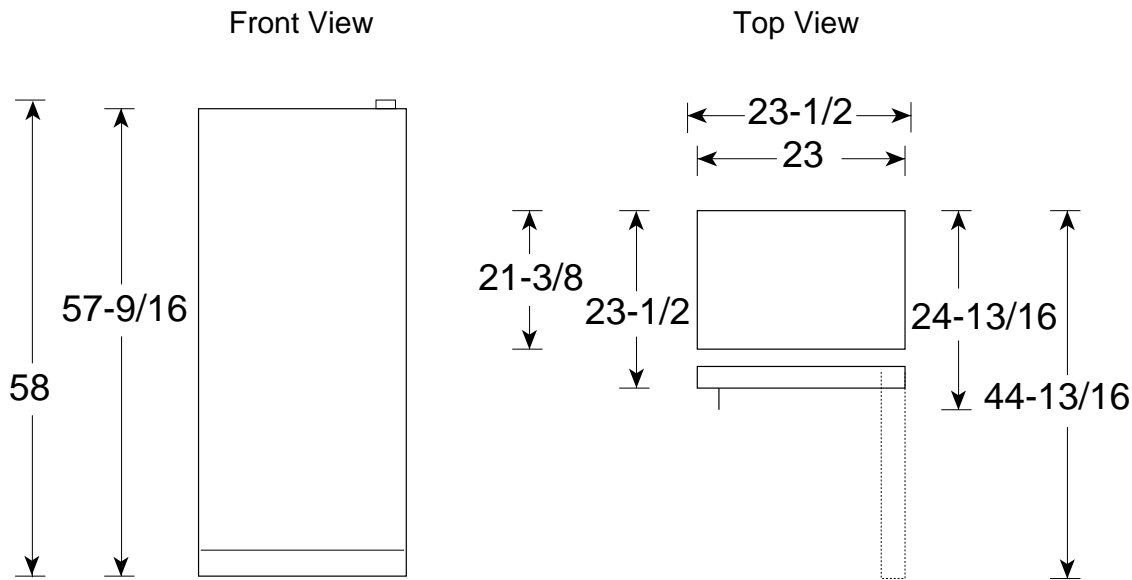

GE Appliances

TAX10SNX—Manual Defrost Single Door Refrigerator

Dimensions (in inches)

Air Clearances	
Each side (in.)	5/8
Top (in.)	2
Back (in.)	1

For answers to your GE appliance questions, call GE Answer Center® service, 800.626.2000.

GE Appliances

TAX10SNX—Manual Defrost Single Door Refrigerator

Features and Benefits

- 9.6 cu. ft. Capacity
- 2 Adjustable Full-Width Wire Everwhite Fresh Food Cabinet Shelves
- Full-Width Vegetable/Fruit Crisper
- Egg Storage Pockets
- 3 Full-Width Fresh Food Door Shelves
- Dairy Compartment
- 2 Ice 'N Easy Trays
- Front Leveling Legs
- Door Stop
- Black Door Handle
- Available In White and Almond