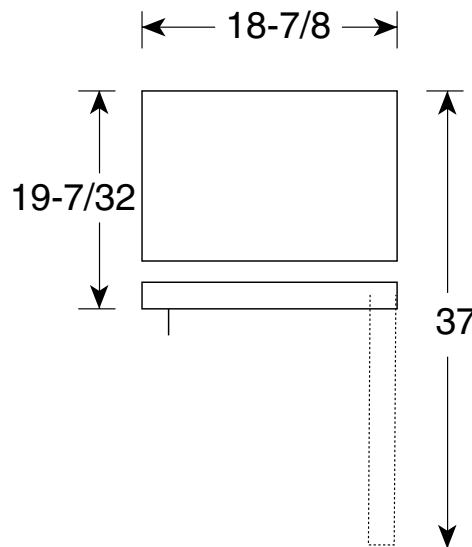

GE Appliances

TAX2SNCWH - GE 1.7 Cu. Ft. Spacemaker™ Compact Refrigerator

Dimensions (in inches)

Front View

Top View

Air Clearances	
Each side (in.)	1/2
Top (in.)	2
Back (in.)	2

For answers to your Monogram®,
 GE Profile Performance Series™,
 GE Profile™ or GE appliance questions, call
 GE Answer Center® service, 800.626.2000.

GE Appliances

TAX2SNCWH - GE 1.7 Cu. Ft. Spacemaker™ Compact Refrigerator

Features and Benefits

- 1.7 cu. ft. Capacity (Fresh Food 1.51 cu. ft. / Freezer .21 cu. ft.)
- 1 Full-Width Removable Cabinet Shelf
- 1-1/2 Door Shelves
- 2 Mini Ice 'N Easy Trays
- Adjustable Cold Control
- Color-Matched Recessed Handle
- Manual Defrost
- Right-Hand Door Opening
- Model TAX2SNCWH - White
- Model TAX2SNCBL - Black