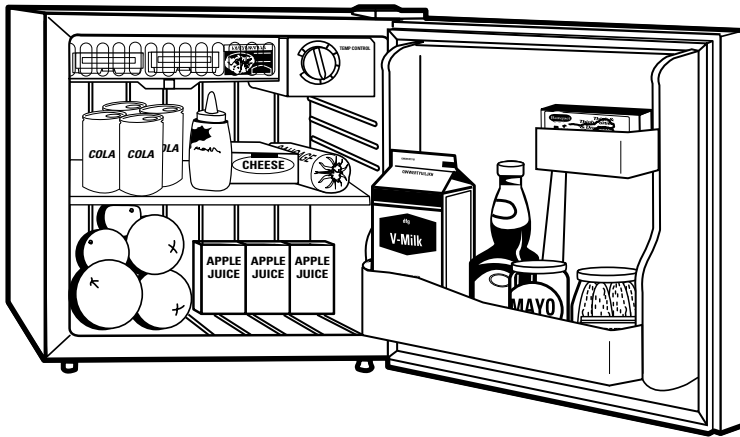

GE Appliances

TAX2SNCWH - GE 1.7 Cu. Ft. Spacemaker™ Compact Refrigerator

Dimensions (in inches)

Front View

Top View

Air Clearances	
Each side (in.)	1/2
Top (in.)	2
Back (in.)	2

For answers to your Monogram®,
 GE Profile Performance Series™,
 GE Profile™ or GE appliance questions, call
 GE Answer Center® service, 800.626.2000.

Total volume and shelf area are calculated by the Association of Home Appliance Manufacturers' standards.

Listed by Underwriters Laboratories

Today's GE refrigerators use about 50% as much energy as refrigerator models made in 1980.

GE Appliances

TAX2SNCWH - GE 1.7 Cu. Ft. Spacemaker™ Compact Refrigerator

Features and Benefits

- 1.7 cu. ft. Capacity (Fresh Food 1.51 cu. ft. / Freezer .21 cu. ft.)
- 1 Full-Width Removable Cabinet Shelf
- 1-1/2 Door Shelves
- 2 Mini Ice 'N Easy Trays
- Adjustable Cold Control
- Color-Matched Recessed Handle
- Manual Defrost
- Right-Hand Door Opening
- Model TAX2SNCWH - White
- Model TAX2SNCBL - Black