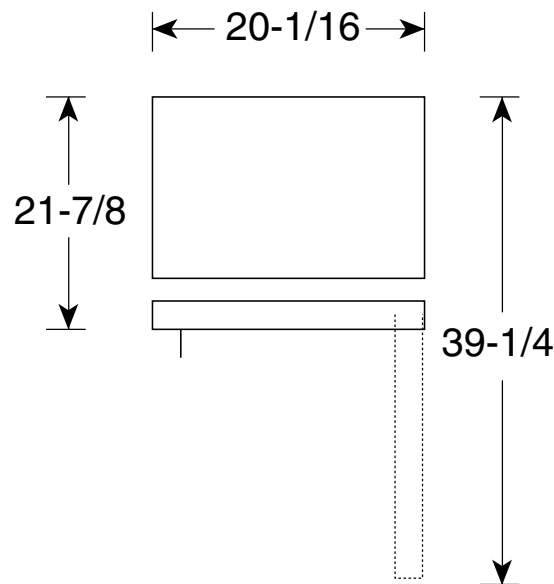

GE Appliances

TAX4SNCWH—GE 4.3 Cu. Ft. Spacemaker™ Compact Refrigerator

Dimensions (in inches)

Front View

Top View

Air Clearances	
Each side (in.)	1/2
Top (in.)	2
Back (in.)	2

Note: Right-Hand Refrigerator Door: As you face the front of the refrigerator, the handle is on your left and the hinges are on your right.

Left-Hand Refrigerator Door: As you face the front of the refrigerator, the handle is on your right and the hinges are on your left.

Note: Freezer compartment is for short-term storage of frozen food. The frozen food compartment of this refrigerator will make ice, and pre-frozen foods can be stored for about **two weeks**. It will not effectively freeze fresh foods or provide long-term storage for meats, poultry, or fish.

Listed by Underwriters Laboratories

GE Appliances

TAX4SNCWH—GE 4.3 Cu. Ft. Spacemaker™ Compact Refrigerator

Features and Benefits

- 4.3 cu. ft. Capacity (Fresh Food 3.26 cu. ft. / Freezer .42 cu. ft.)
- 3 Fresh Food Door Shelves (2 Full-Width, 1 Half Width)
- 3 Full-Width Wire Cabinet Shelves
- Wire Can Dispenser
- 2 Ice 'N Easy Trays
- Manual Defrost
- Color-Matched Recessed Door Handles
- Reversible Doors (Shipped with Right-Hand Door Opening)
- Model TAX4SNCWH - White