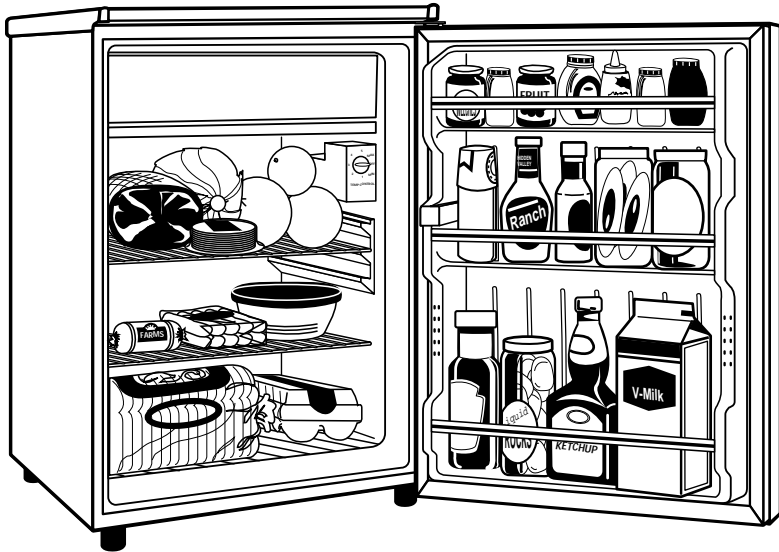

\*If installed against a wall, allow 1-1/4" on hinge side to allow for proper door opening.

**Note: Right-Hand Refrigerator Door**—As you face the front of the refrigerator, the handle is on your left and the hinges are on your right.  
**Left-Hand Refrigerator Door**—As you face the front of the refrigerator, the handle is on your right and the hinges are on your left.

### Features and Benefits

- White on white Model
- 6.0 cu. ft. Capacity
- Optional Black Panel Available as TK6 Trim Kit, or Match Refrigerator to Cabinets
- 2 Adjustable Cabinet Shelves
- Dairy Compartment
- Manual Defrost
- 3 Door Shelves
- 2 Mini Ice 'N Easy Trays
- Leveling Legs
- Door Stop
- Reversible Door
- Available In Woodgrain as Model TAX6SNXWN