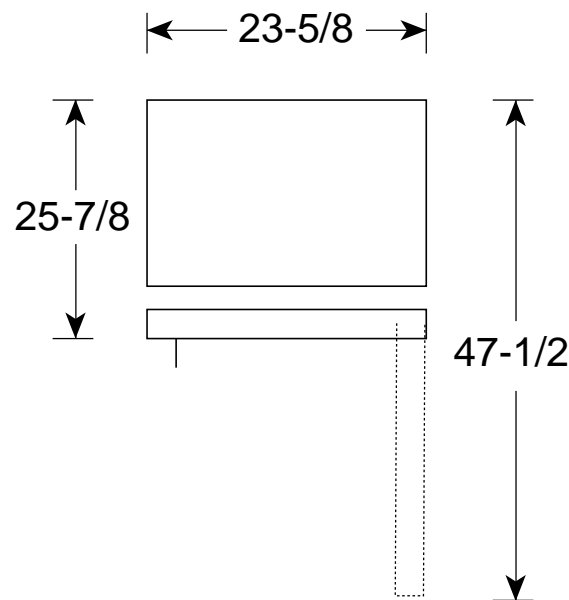

## TAX6SNXWH Spacemaker™ Refrigerator

Dimensions (in inches)

Front View

Top View

| Air Clearances  |       |
|-----------------|-------|
| Each side (in.) | 0*    |
| Top (in.)       | 1-1/2 |
| Back (in.)      | 3/4   |

\*If installed against a wall, allow 1-1/4" on hinge side to allow for proper door opening.

**Note: Right-Hand Refrigerator Door**—As you face the front of the refrigerator, the handle is on your left and the hinges are on your right.  
**Left-Hand Refrigerator Door**—As you face the front of the refrigerator, the handle is on your right and the hinges are on your left.

### Features and Benefits

- White on white Model
- 6.0 cu. ft. Capacity
- Optional Black Panel Available as TK6 Trim Kit, or Match Refrigerator to Cabinets
- 2 Adjustable Cabinet Shelves
- Dairy Compartment
- Manual Defrost
- 3 Door Shelves
- 2 Mini Ice 'N Easy Trays
- Leveling Legs
- Door Stop
- Reversible Door
- Available In Woodgrain as Model TAX6SNXWN