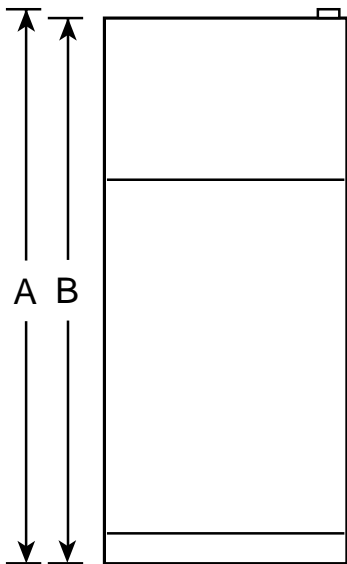

## TBX10SNBWH—"S" Series Top-Mount No-Frost Refrigerator

Dimensions (in inches)

Front View

Top View

Overall Dimensions	Height with hinge (in.) A	59-1/8
	Height without hinge (in.) B	58-5/8
	Depth without Doors (in.) C	25
	Depth with Doors (in.) D	26-3/8
	Depth plus Handle with Doors Closed (in.) E	28
	Depth with Doors open 90° (in.) F	48-3/4
	Width with Doors Closed (in.) G	23-5/8
	Width with Doors open 90° (in.) H	24-1/8
Air Clearances	Each side (in.)	3/4
	Top (in.)	1
	Back (in.)	1

### Features and Benefits

- 9.8 cu. ft. Capacity (Fresh Food 7.5 cu. ft. / Freezer 2.33 cu. ft.)
- 1 Full-Width Classic White Fruit/Vegetable Crisper
- 2 Full-Width Adjustable Wire Everwhite Fresh Food Shelves
- 4 Fixed Fresh Food Door Shelves
- 1 Full-Width Wire Everwhite Freezer Shelf
- 1 Freezer Door Shelf
- 2 Ice 'N Easy Trays
- Recessed Door Handles
- Model TBX10SNBWH-White