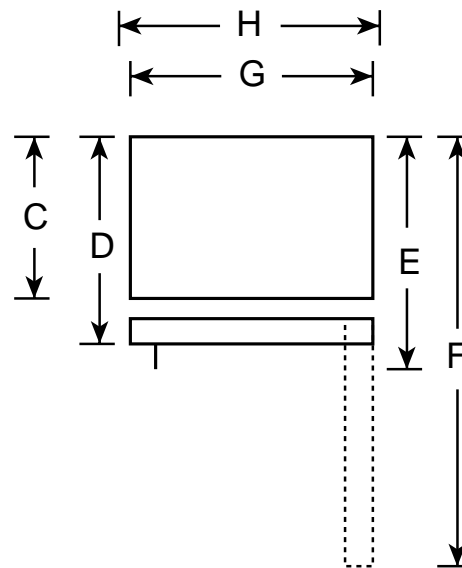

## TBX10SNBWH—"S" Series Top-Mount No-Frost Refrigerator

Dimensions (in inches)

Front View

Top View

Overall Dimensions	Height with hinge (in.) A	59-1/8
	Height without hinge (in.) B	58-5/8
	Depth without Doors (in.) C	25
	Depth with Doors (in.) D	26-3/8
	Depth plus Handle with Doors Closed (in.) E	28
	Depth with Doors open 90° (in.) F	48-3/4
	Width with Doors Closed (in.) G	23-5/8
	Width with Doors open 90° (in.) H	24-1/8
Air Clearances	Each side (in.)	3/4
	Top (in.)	1
	Back (in.)	1

### Features and Benefits

- 9.8 cu. ft. Capacity (Fresh Food 7.5 cu. ft. / Freezer 2.33 cu. ft.)
- 1 Full-Width Classic White Fruit/Vegetable Crisper
- 2 Full-Width Adjustable Wire Everwhite Fresh Food Shelves
- 4 Fixed Fresh Food Door Shelves
- 1 Full-Width Wire Everwhite Freezer Shelf
- 1 Freezer Door Shelf
- 2 Ice 'N Easy Trays
- Recessed Door Handles
- Model TBX10SNBWH-White