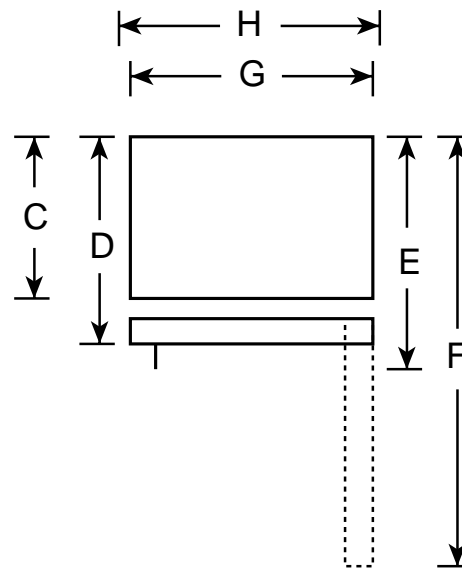

GE Appliances

TBX16JABAA—"J" Series Top-Mount No-Frost Refrigerator

Dimensions (in inches)

Front View

Top View

Overall Dimensions	Height with hinge (in.) A	64-1/2
	Height without hinge (in.) B	64
	Depth without Doors (in.) C	26
	Depth with Doors (in.) D	28
	Depth plus Handle with Doors Closed (in.) E	29-9/16
	Depth with Doors open 90° (in.) F	54-1/2
	Width with Doors Closed (in.) G	28
	Width with Doors open 90° (in.) H	29-3/4
Air Clearances	Each side (in.)	3/4
	Top (in.)	1
	Back (in.)	1

For answers to your Monogram®GE Profile Performance Series™ GE Profile™ and GE appliance questions, call GE Answer Center® service, 800.626.2000.

Total volume and shelf area are calculated by the Association of Home Appliance Manufacturers' standards.

Listed by Underwriters Laboratories

GE Appliances

TBX16JABAA—"J" Series Top-Mount No-Frost Refrigerator

Features and Benefits

- 15.6 cu. ft. Capacity (Fresh Food 11.69 cu. ft. / Freezer 3.86 cu. ft.)
- 2 Sealed Fruit/Vegetable Crispers
- Snack Pan
- 4 Split, Spill Proof, Adjustable Glass Fresh Food Cabinet Shelves
- Fixed Fresh Food Gallon Door Storage
- Dairy Compartment
- Utility Bin
- Wire Everwhite Freezer Shelf
- 2 Freezer Door Shelves
- Equipped for Optional Automatic Icemaker
- 2 Ice 'n Easy Trays
- Color-Matched Deluxe Door Handles
- Model TBX16JABWW—White on White
- Model TBX16JABAA—Almond on Almond