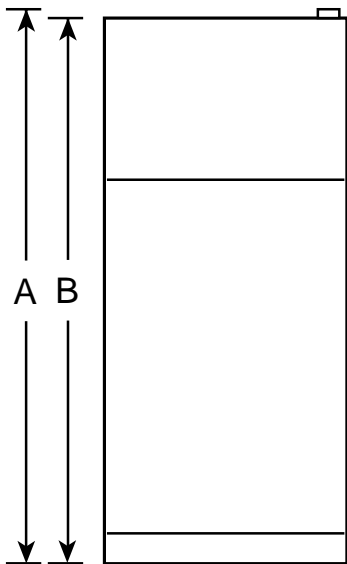

GE Appliances

TBX16JABAA—"J" Series Top-Mount No-Frost Refrigerator

Dimensions (in inches)

Front View

Top View

Overall Dimensions	Height with hinge (in.) A	64-1/2
	Height without hinge (in.) B	64
	Depth without Doors (in.) C	26
	Depth with Doors (in.) D	28
	Depth plus Handle with Doors Closed (in.) E	29-9/16
	Depth with Doors open 90° (in.) F	54-1/2
	Width with Doors Closed (in.) G	28
	Width with Doors open 90° (in.) H	29-3/4
Air Clearances	Each side (in.)	3/4
	Top (in.)	1
	Back (in.)	1

Listed by Underwriters Laboratories

GE Appliances

TBX16JABAA—"J" Series Top-Mount No-Frost Refrigerator

Features and Benefits

- 15.6 cu. ft. Capacity (Fresh Food 11.69 cu. ft. / Freezer 3.86 cu. ft.)
- 2 Sealed Fruit/Vegetable Crispers
- Snack Pan
- 4 Split, Spill Proof, Adjustable Glass Fresh Food Cabinet Shelves
- Fixed Fresh Food Gallon Door Storage
- Dairy Compartment
- Utility Bin
- Wire Everwhite Freezer Shelf
- 2 Freezer Door Shelves
- Equipped for Optional Automatic Icemaker
- 2 Ice 'n Easy Trays
- Color-Matched Deluxe Door Handles
- Model TBX16JABWW—White on White
- Model TBX16JABAA—Almond on Almond