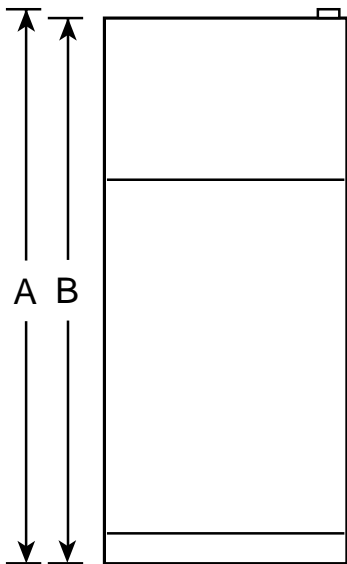

## TBX16JABWW—"J" Series Top-Mount No-Frost Refrigerator

Dimensions (in inches)

Front View

Top View

Overall Dimensions	Height with hinge (in.) A	64-1/2
	Height without hinge (in.) B	64
	Depth without Doors (in.) C	26
	Depth with Doors (in.) D	28
	Depth plus Handle with Doors Closed (in.) E	29-9/16
	Depth with Doors open 90° (in.) F	54-1/2
	Width with Doors Closed (in.) G	28
	Width with Doors open 90° (in.) H	29-3/4
Air Clearances	Each side (in.)	3/4
	Top (in.)	1
	Back (in.)	1