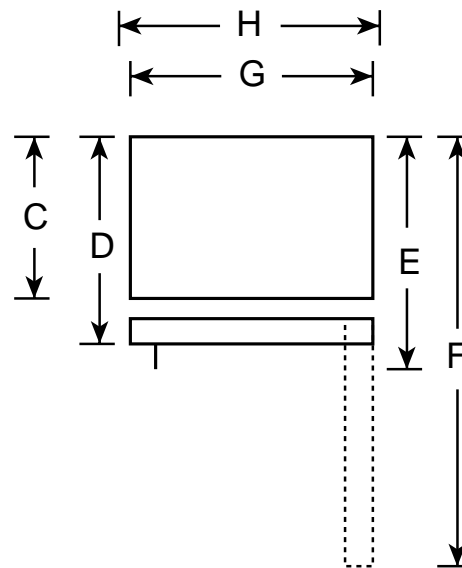

## TBX16JABWW—"J" Series Top-Mount No-Frost Refrigerator

Dimensions (in inches)

Front View

Top View

Overall Dimensions	Height with hinge (in.) A	64-1/2
	Height without hinge (in.) B	64
	Depth without Doors (in.) C	26
	Depth with Doors (in.) D	28
	Depth plus Handle with Doors Closed (in.) E	29-9/16
	Depth with Doors open 90° (in.) F	54-1/2
	Width with Doors Closed (in.) G	28
	Width with Doors open 90° (in.) H	29-3/4
Air Clearances	Each side (in.)	3/4
	Top (in.)	1
	Back (in.)	1