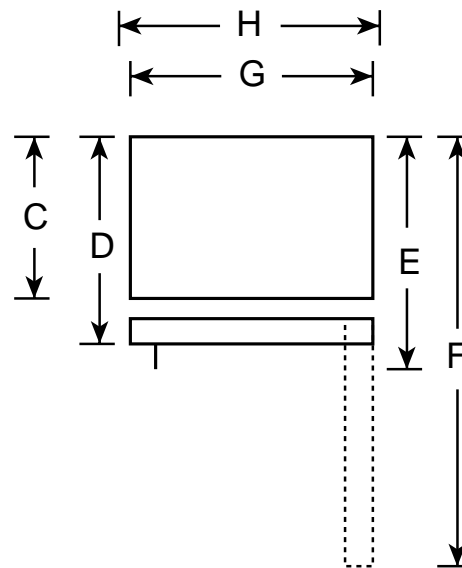

GE Appliances

TBX16SIBAA—"S" Series Top-Mount No-Frost Refrigerator

Dimensions (in inches)

Front View

Top View

Overall Dimensions	Height with hinge (in.) A	67-1/4
	Height without hinge (in.) B	66-3/4
	Depth without Doors (in.) C	26-1/2
	Depth with Doors (in.) D	29-1/8
	Depth plus Handle with Doors Closed (in.) E	30-7/8
	Depth with Doors open 90° (in.) F	54-3/4
	Width with Doors Closed (in.) G	28
	Width with Doors open 90° (in.) H	30-1/8
Air Clearances	Each side (in.)	3/4
	Top (in.)	1
	Back (in.)	1

For answers to your Monogram®GE Profile Performance Series™ GE Profile™ and GE appliance questions, call GE Answer Center® service, 800.626.2000.

Total volume and shelf area are calculated by the Association of Home Appliance Manufacturers' standards.

Listed by Underwriters Laboratories

GE Appliances

TBX16SIBAA—"S" Series Top-Mount No-Frost Refrigerator

Features and Benefits

- 16.4 cu. ft. Capacity (Fresh Food 12.58 cu. ft. / Freezer 3.86 cu. ft.)
- Equipped with Factory-Installed Automatic Icemaker
- 2 Classic White Fruit/Vegetable Crispers
- 2 Full-Width (Adjustable) Wire Everwhite Fresh Food Cabinet Shelves
- 2 Fixed Fresh Food Door Shelves with Tall Bottle Storage
- Dairy Compartment
- 2 Freezer Door Shelves
- Color-Matched Deluxe Door Handles
- Model TBX16SIBWW—White on White
- Model TBX16SIBAA—Almond on Almond