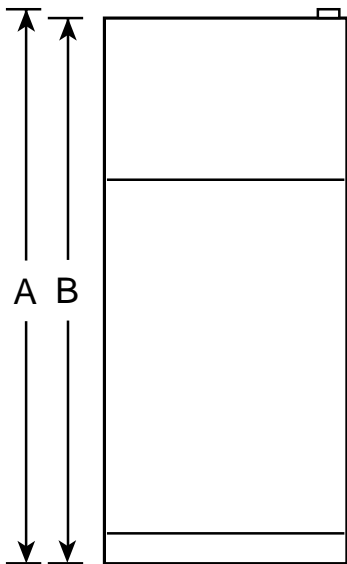

GE Appliances

TBX16SIBAA—"S" Series Top-Mount No-Frost Refrigerator

Dimensions (in inches)

Front View

Top View

Overall Dimensions	Height with hinge (in.) A	67-1/4
	Height without hinge (in.) B	66-3/4
	Depth without Doors (in.) C	26-1/2
	Depth with Doors (in.) D	29-1/8
	Depth plus Handle with Doors Closed (in.) E	30-7/8
	Depth with Doors open 90° (in.) F	54-3/4
	Width with Doors Closed (in.) G	28
	Width with Doors open 90° (in.) H	30-1/8
Air Clearances	Each side (in.)	3/4
	Top (in.)	1
	Back (in.)	1

Listed by Underwriters Laboratories

GE Appliances

TBX16SIBAA—"S" Series Top-Mount No-Frost Refrigerator

Features and Benefits

- 16.4 cu. ft. Capacity (Fresh Food 12.58 cu. ft. / Freezer 3.86 cu. ft.)
- Equipped with Factory-Installed Automatic Icemaker
- 2 Classic White Fruit/Vegetable Crispers
- 2 Full-Width (Adjustable) Wire Everwhite Fresh Food Cabinet Shelves
- 2 Fixed Fresh Food Door Shelves with Tall Bottle Storage
- Dairy Compartment
- 2 Freezer Door Shelves
- Color-Matched Deluxe Door Handles
- Model TBX16SIBWW—White on White
- Model TBX16SIBAA—Almond on Almond