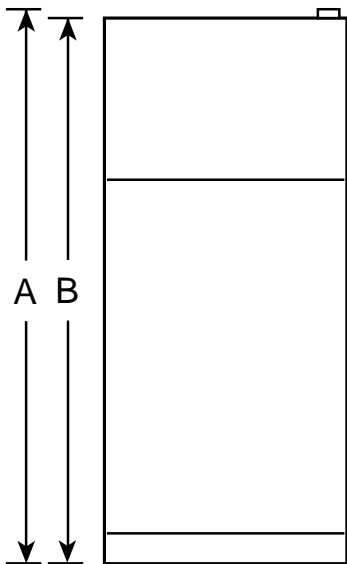

GE Appliances

TBX16SSBAA - GE "S" Series 15.6 Cu. Ft. Top-Mount No-Frost Refrigerator

Dimensions (in inches)

Front View

Top View

Overall Dimensions	Height with hinge (in.) A	64-1/2
	Height without hinge (in.) B	64
	Depth without Doors (in.) C	26
	Depth with Doors (in.) D	28
	Depth plus Handle with Doors Closed (in.) E	29- 9/16
	Depth with Doors open 90° (in.) F	54-1/2
	Width with Doors Closed (in.) G	28
	Width with Doors open 90° (in.) H	29-3/4
Air Clearances	Each side (in.)	3/4
	Top (in.)	1
	Back (in.)	1

Listed by Underwriters Laboratories

GE Appliances

TBX16SSBAA - GE "S" Series 15.6 Cu. Ft. Top-Mount No-Frost Refrigerator

Features and Benefits

- 15.6 cu. ft. Capacity (Fresh Food 11.69 cu. ft. / Freezer 3.86 cu. ft.)
- Classic White Fruit/Vegetable Crispers
- 2 Adjustable, Full-Width Wire Everwhite Fresh Food Cabinet Shelves
- 2 Fresh Food Door Shelves with Tall Bottle Storage
- Dairy Compartment
- 2 Freezer Door Shelves
- Equipped for Optional Automatic Icemaker
- Ice Tray Shelf with 2 Ice 'N Easy Trays
- Color-Matched Deluxe Door Handles
- TBX16SSBWW - White on white
- TBX16SSBAA - Almond on almond