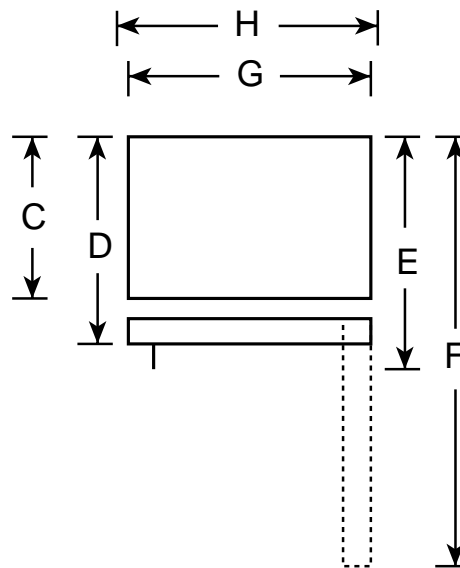

GE Appliances

TBX16SSBAA - GE "S" Series 15.6 Cu. Ft. Top-Mount No-Frost Refrigerator

Dimensions (in inches)

Front View

Top View

Overall Dimensions	Height with hinge (in.) A	64-1/2
	Height without hinge (in.) B	64
	Depth without Doors (in.) C	26
	Depth with Doors (in.) D	28
	Depth plus Handle with Doors Closed (in.) E	29- 9/16
	Depth with Doors open 90° (in.) F	54-1/2
	Width with Doors Closed (in.) G	28
	Width with Doors open 90° (in.) H	29-3/4
Air Clearances	Each side (in.)	3/4
	Top (in.)	1
	Back (in.)	1

For answers to your Monogram®,
 GE Profile Performance Series™,
 GE Profile™ or GE appliance questions, call
 GE Answer Center® service, 800.626.2000.

Total volume and shelf area are calculated by the Association of Home Appliance Manufacturers' standards.

Listed by Underwriters Laboratories

GE Appliances

TBX16SSBAA - GE "S" Series 15.6 Cu. Ft. Top-Mount No-Frost Refrigerator

Features and Benefits

- 15.6 cu. ft. Capacity (Fresh Food 11.69 cu. ft. / Freezer 3.86 cu. ft.)
- Classic White Fruit/Vegetable Crispers
- 2 Adjustable, Full-Width Wire Everwhite Fresh Food Cabinet Shelves
- 2 Fresh Food Door Shelves with Tall Bottle Storage
- Dairy Compartment
- 2 Freezer Door Shelves
- Equipped for Optional Automatic Icemaker
- Ice Tray Shelf with 2 Ice 'N Easy Trays
- Color-Matched Deluxe Door Handles
- TBX16SSBWW - White on white
- TBX16SSBAA - Almond on almond