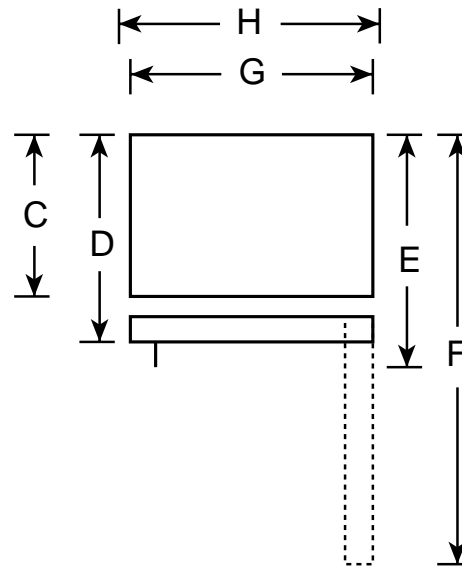

GE Appliances

TBX16SYBAA—"S" Series Top-Mount No-Frost Refrigerator

Dimensions (in inches)

Front View

Top View

Overall Dimensions	Height with hinge (in.) A	67-1/4
	Height without hinge (in.) B	66-3/4
	Depth without Doors (in.) C	26-1/2
	Depth with Doors (in.) D	29-1/8
	Depth plus Handle with Doors Closed (in.) E	29-1/8
	Depth with Doors open 90° (in.) F	54-3/4
	Width with Doors Closed (in.) G	28
	Width with Doors open 90° (in.) H	29-3/4
Air Clearances	Each side (in.)	3/4
	Top (in.)	1
	Back (in.)	1

For answers to your Monogram®GE Profile Performance Series™ GE Profile™ and GE appliance questions, call GE Answer Center® service, 800.626.2000.

Total volume and shelf area are calculated by the Association of Home Appliance Manufacturers' standards.

Listed by Underwriters Laboratories

GE Appliances

TBX16SYBAA—"S" Series Top-Mount No-Frost Refrigerator

Features and Benefits

- 16.4 cu. ft. Capacity (Fresh Food 12.58 cu. ft. / Freezer 3.86 cu. ft.)
- 2 Classic White Fruit/Vegetable Crispers
- 2 Full-Width (Adjustable) Wire Everwhite Fresh Food Cabinet Shelves
- 2 Fixed Fresh Food Door Shelves with Tall Bottle Storage
- Dairy Compartment
- 2 Freezer Door Shelves
- Equipped for Optional Automatic Icemaker
- Ice Tray Shelf with 2 Ice 'N Easy Trays
- Color-Matched Recessed Door Handles
- Model TBX16SYBWW—White on White
- Model TBX16SYBAA—Almond on Almond