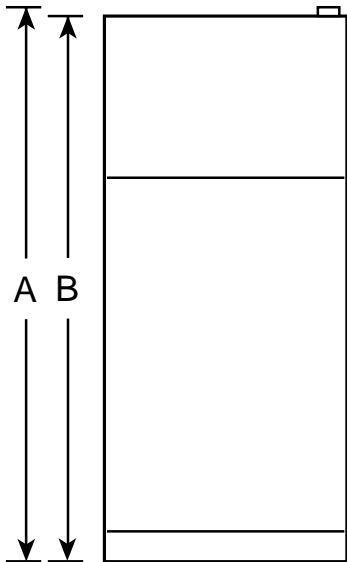

GE Appliances

TBX16SYBAA—"S" Series Top-Mount No-Frost Refrigerator

Dimensions (in inches)

Front View

Top View

Overall Dimensions	Height with hinge (in.) A	67-1/4
	Height without hinge (in.) B	66-3/4
	Depth without Doors (in.) C	26-1/2
	Depth with Doors (in.) D	29-1/8
	Depth plus Handle with Doors Closed (in.) E	29-1/8
	Depth with Doors open 90° (in.) F	54-3/4
	Width with Doors Closed (in.) G	28
	Width with Doors open 90° (in.) H	29-3/4
Air Clearances	Each side (in.)	3/4
	Top (in.)	1
	Back (in.)	1

Listed by Underwriters Laboratories

GE Appliances

TBX16SYBAA—"S" Series Top-Mount No-Frost Refrigerator

Features and Benefits

- 16.4 cu. ft. Capacity (Fresh Food 12.58 cu. ft. / Freezer 3.86 cu. ft.)
- 2 Classic White Fruit/Vegetable Crispers
- 2 Full-Width (Adjustable) Wire Everwhite Fresh Food Cabinet Shelves
- 2 Fixed Fresh Food Door Shelves with Tall Bottle Storage
- Dairy Compartment
- 2 Freezer Door Shelves
- Equipped for Optional Automatic Icemaker
- Ice Tray Shelf with 2 Ice 'N Easy Trays
- Color-Matched Recessed Door Handles
- Model TBX16SYBWW—White on White
- Model TBX16SYBAA—Almond on Almond