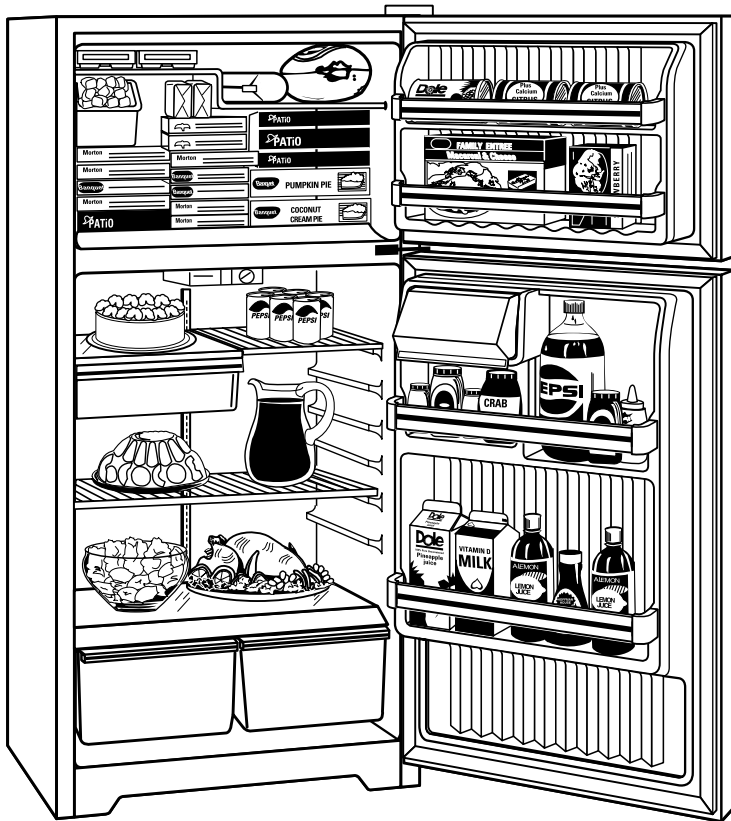

Listed by
Underwriters
Laboratories

EnergySmart

Today's GE refrigerators use about 50% as much energy as refrigerator models made in 1980.

GE Appliances

TBX18BADWW—GE 17.6 Cu. Ft. Top-Freezer Refrigerator

Features and Benefits

- 17.6 cu ft Capacity (Fresh Food 13.62 cu ft / Freezer 4.01 cu ft)
- 2 Full-Width Adjustable Wire Everwhite Cabinet Shelves
- 2 Fixed Fresh Food Door Shelves
- Vegetable/Fruit Crispers
- Snack Pan
- Dairy Compartment
- 1 Full-Width Wire Everwhite Freezer Compartment Shelf
- 2 Freezer Door Shelves
- Equipped for Optional Automatic Icemaker
- 2 Ice 'N Easy Trays with Ice Storage Bin
- Color-Matched Deluxe Door Handles
- Model TBX18BADWW - White on white
- Model TBX18BADAA - Almond on almond