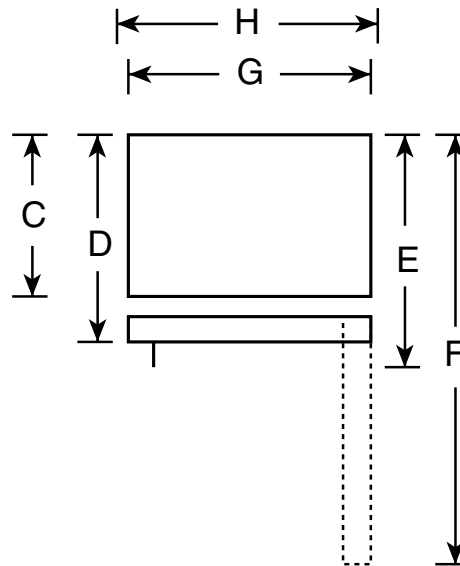

GE Appliances

TBX18BADWW—GE 17.6 Cu. Ft. Top-Freezer Refrigerator

Dimensions (in inches)

Front View

Top View

Overall Dimensions	Height with hinge (in.) A	67-3/8
	Height without hinge (in.) B	66-7/8
	Depth without Doors (in.) C	26-1/4
	Depth with Doors (in.) D	30
	Depth plus Handle with Doors Closed (in.) E	31-7/8
	Depth with Doors open 90° (in.) F	55-7/8
	Width with Doors Closed (in.) G	28
	Width with Doors open 90° (in.) H	28-7/8
Air Clearances	Each side (in.)	3/4
	Top (in.)	1
	Back (in.)	1

For answers to your Monogram®
 GE Profile Performance Series™
 GE Profile™ or GE appliance questions, call
 GE Answer Center® service, 800.626.2000.

Specification Created 2/00

Total volume and shelf area are calculated by the Association of Home Appliance Manufacturers' standards.

Features and Benefits

- 17.6 cu ft Capacity (Fresh Food 13.62 cu ft / Freezer 4.01 cu ft)
- 2 Full-Width Adjustable Wire Everwhite Cabinet Shelves
- 2 Fixed Fresh Food Door Shelves
- Vegetable/Fruit Crispers
- Snack Pan
- Dairy Compartment
- 1 Full-Width Wire Everwhite Freezer Compartment Shelf
- 2 Freezer Door Shelves
- Equipped for Optional Automatic Icemaker
- 2 Ice 'N Easy Trays with Ice Storage Bin
- Color-Matched Deluxe Door Handles
- Model TBX18BADWW - White on white
- Model TBX18BADAA - Almond on almond