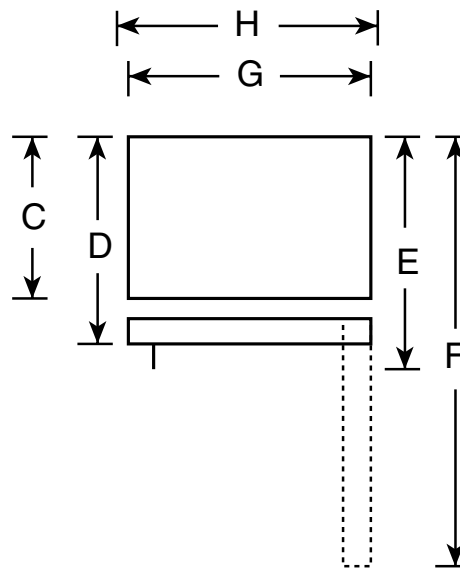

GE Appliances

TBX18IADAA—GE 18.2 Cu. Ft. Top-Freezer Refrigerator

Dimensions (in inches)

Front View

Top View

Overall Dimensions	Height with hinge (in.) A	64-3/4
	Height without hinge (in.) B	64
	Depth without Doors (in.) C	27-3/4
	Depth with Doors (in.) D	30
	Depth plus Handle with Doors Closed (in.) E	31-3/4
	Depth with Doors open 90° (in.) F	58-1/8
	Width with Doors Closed (in.) G	29-3/8
	Width with Doors open 90° (in.) H	29-3/8
Air Clearances	Each side (in.)	3/4
	Top (in.)	1
	Back (in.)	1

For answers to your Monogram®
GE Profile Performance Series™
GE Profile™ or GE appliance questions, call
GE Answer Center® service, 800.626.2000.

Total volume and shelf area are calculated by the Association of Home Appliance Manufacturers' standards.

Listed by
Underwriters
Laboratories

GE Appliances

TBX18IADAA—GE 18.2 Cu. Ft. Top-Freezer Refrigerator

Features and Benefits

- 18.2 cu ft Capacity (Fresh Food 13.04 cu ft / Freezer 5.13 cu ft)
- 3 Adjustable (2 Split, 1 Full-Width) Glass Fresh Food Cabinet Shelves
- Fixed Fresh Food Gallon Door Storage
- 2 Clear Fruit/Vegetable Crispers
- Snack Pan
- Dairy Compartment with Butter Dish
- Utility (Egg) Bin
- 1 Adjustable Full-Width Wire Everwhite Freezer Compartment Shelf
- 2 Freezer Door Shelves
- Equipped for Optional Automatic Icemaker
- Ice Tray Shelf with 2 Ice 'N Easy Trays
- Ice Storage Bin
- Color-Matched Deluxe Door Handles
- Model TBX18IADWW - White on white
- Model TBX18IADAA - Almond on almond
- Model TBX18IADCC - Bisque