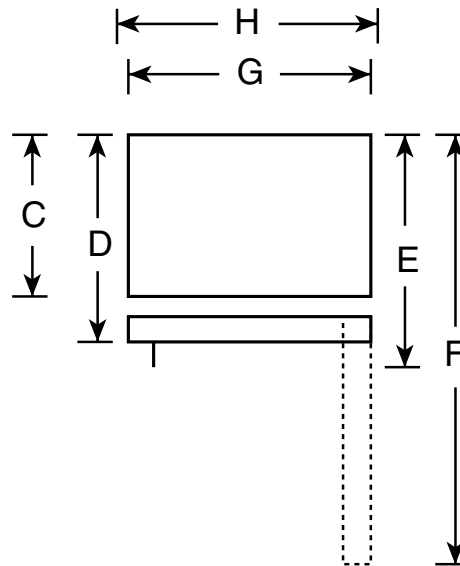

GE Appliances

TBX18JABBB—“J” Series Top-Mount No-Frost Refrigerator

Dimensions (in inches)

Front View

Top View

Overall Dimensions	Height with hinge (in.) A	64-3/4
	Height without hinge (in.) B	64
	Depth without Doors (in.) C	27-1/2
	Depth with Doors (in.) D	29-13/16
	Depth plus Handle with Doors Closed (in.) E	31-1/4
	Depth with Doors open 90° (in.) F	58
	Width with Doors Closed (in.) G	29-3/8
	Width with Doors open 90° (in.) H	29-3/8
Air Clearances	Each side (in.)	3/4
	Top (in.)	1
	Back (in.)	1

For answers to your Monogram®
 GE Profile Performance Series™
 GE Profile™ or GE appliance questions, call
 GE Answer Center® service, 800.626.2000.

Total volume and shelf area are calculated by the Association of Home Appliance Manufacturers' standards.

Listed by Underwriters Laboratories

GE Appliances

TBX18JABBB—"J" Series Top-Mount No-Frost Refrigerator

Features and Benefits

- 18.2 cu. ft. Capacity (Fresh Food 13.04 cu. ft. / Freezer 5.13 cu. ft.)
- 2 Adjustable Humidity Fruit/Vegetable Crispers
- Snack Pan
- Slide-Out Pans, Slide-Over
- 4 Split, Spill Proof, Adjustable Glass Fresh Food Cabinet Shelves
- Fixed Fresh Food Gallon Door Storage
- Dairy Compartment with Butter Dish
- Adjustable Full-Width Wire Everwhite Freezer Shelf
- 2 Freezer Door Shelves
- Equipped for Optional Automatic Icemaker
- Ice Tray Shelf with 2 Ice 'n Easy Trays
- Ice Storage Bin
- Color-Matched Deluxe Door Handles
- Model TBX18JABWW—White on White
- Model TBX18JABBB—Black on Black
- Model TBX18JABAA—Almond on Almond
- Model TBX18JABCC—Bisque