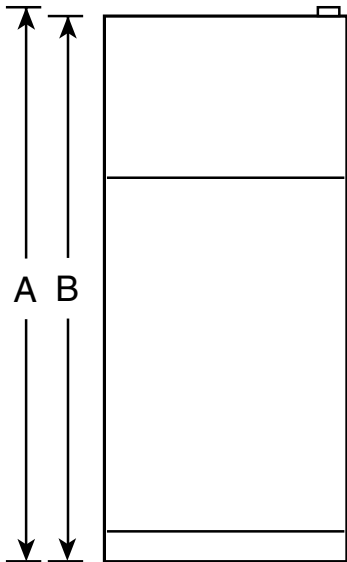

GE Appliances

TBX18JABBB—“J” Series Top-Mount No-Frost Refrigerator

Dimensions (in inches)

Front View

Top View

Overall Dimensions	Height with hinge (in.) A	64-3/4
	Height without hinge (in.) B	64
	Depth without Doors (in.) C	27-1/2
	Depth with Doors (in.) D	29-13/16
	Depth plus Handle with Doors Closed (in.) E	31-1/4
	Depth with Doors open 90° (in.) F	58
	Width with Doors Closed (in.) G	29-3/8
	Width with Doors open 90° (in.) H	29-3/8
Air Clearances	Each side (in.)	3/4
	Top (in.)	1
	Back (in.)	1

Listed by Underwriters Laboratories

GE Appliances

TBX18JABBB—"J" Series Top-Mount No-Frost Refrigerator

Features and Benefits

- 18.2 cu. ft. Capacity (Fresh Food 13.04 cu. ft. / Freezer 5.13 cu. ft.)
- 2 Adjustable Humidity Fruit/Vegetable Crispers
- Snack Pan
- Slide-Out Pans, Slide-Over
- 4 Split, Spill Proof, Adjustable Glass Fresh Food Cabinet Shelves
- Fixed Fresh Food Gallon Door Storage
- Dairy Compartment with Butter Dish
- Adjustable Full-Width Wire Everwhite Freezer Shelf
- 2 Freezer Door Shelves
- Equipped for Optional Automatic Icemaker
- Ice Tray Shelf with 2 Ice 'n Easy Trays
- Ice Storage Bin
- Color-Matched Deluxe Door Handles
- Model TBX18JABWW—White on White
- Model TBX18JABBB—Black on Black
- Model TBX18JABAA—Almond on Almond
- Model TBX18JABCC—Bisque