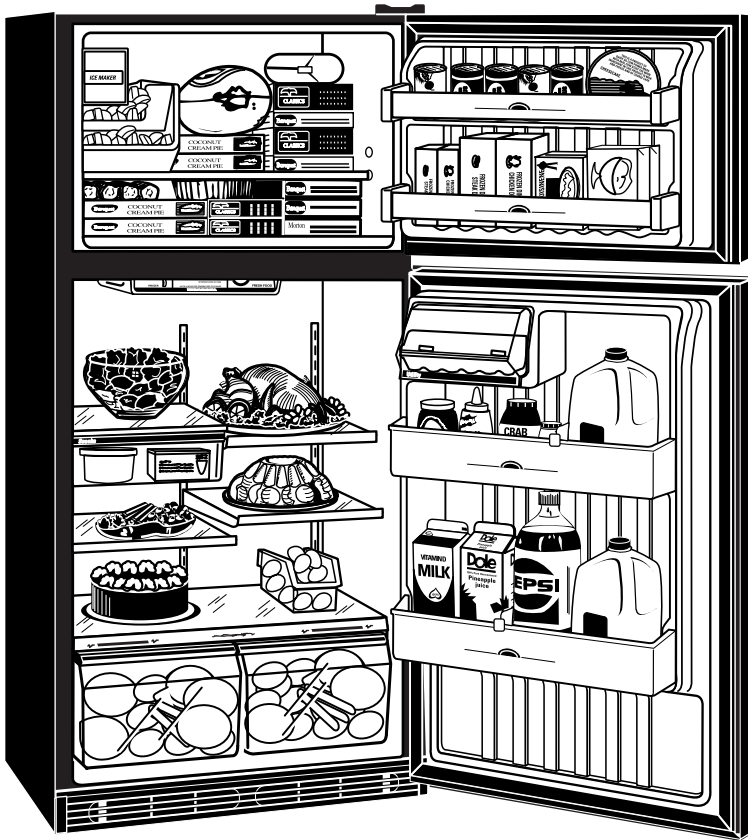

GE Appliances

TBX18JIBBB—"J" Series Top-Mount No-Frost Refrigerator

Dimensions (in inches)

Front View

Top View

Overall Dimensions	Height with hinge (in.) A	64-3/4
	Height without hinge (in.) B	64
	Depth without Doors (in.) C	27-1/2
	Depth with Doors (in.) D	29-13/16
	Depth plus Handle with Doors Closed (in.) E	31-1/2
	Depth with Doors open 90° (in.) F	58
	Width with Doors Closed (in.) G	29-3/8
	Width with Doors open 90° (in.) H	29-3/8
Air Clearances	Each side (in.)	3/4
	Top (in.)	1
	Back (in.)	1

Listed by Underwriters Laboratories

GE Appliances

TBX18JIBBB—"J" Series Top-Mount No-Frost Refrigerator

Features and Benefits

- 18.2 cu. ft. Capacity (Fresh Food 13.04 cu. ft. / Freezer 5.13 cu. ft.)
- Equipped with Factory-Installed Automatic Icemaker
- 2 Adjustable Humidity Fruit/Vegetable Crispers
- Snack Pan
- Slide-Over, Slide-Out Pans
- 4 Split, Spill Proof, Adjustable Glass Fresh Food Cabinet Shelves
- Fixed Fresh Food Gallon Door Storage
- Dairy Compartment with Butter Dish
- Adjustable Full-Width Wire Everwhite Freezer Shelf
- 2 Freezer Door Shelves
- Color-Matched Deluxe Door Handles
- Model TBX18JIBWW—White on White
- Model TBX18JIBBB—Black on Black
- Model TBX18JIBAA—Almond on Almond