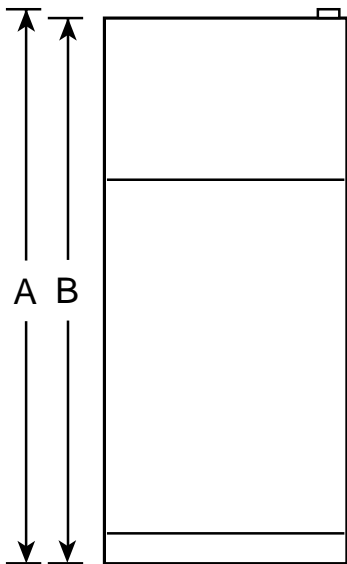

GE Appliances

TBX18JIBBB—"J" Series Top-Mount No-Frost Refrigerator

Dimensions (in inches)

Front View

Top View

Overall Dimensions	Height with hinge (in.) A	64-3/4
	Height without hinge (in.) B	64
	Depth without Doors (in.) C	27-1/2
	Depth with Doors (in.) D	29-13/16
	Depth plus Handle with Doors Closed (in.) E	31-1/2
	Depth with Doors open 90° (in.) F	58
	Width with Doors Closed (in.) G	29-3/8
	Width with Doors open 90° (in.) H	29-3/8
Air Clearances	Each side (in.)	3/4
	Top (in.)	1
	Back (in.)	1

Listed by Underwriters Laboratories

GE Appliances

TBX18JIBBB—"J" Series Top-Mount No-Frost Refrigerator

Features and Benefits

- 18.2 cu. ft. Capacity (Fresh Food 13.04 cu. ft. / Freezer 5.13 cu. ft.)
- Equipped with Factory-Installed Automatic Icemaker
- 2 Adjustable Humidity Fruit/Vegetable Crispers
- Snack Pan
- Slide-Over, Slide-Out Pans
- 4 Split, Spill Proof, Adjustable Glass Fresh Food Cabinet Shelves
- Fixed Fresh Food Gallon Door Storage
- Dairy Compartment with Butter Dish
- Adjustable Full-Width Wire Everwhite Freezer Shelf
- 2 Freezer Door Shelves
- Color-Matched Deluxe Door Handles
- Model TBX18JIBWW—White on White
- Model TBX18JIBBB—Black on Black
- Model TBX18JIBAA—Almond on Almond