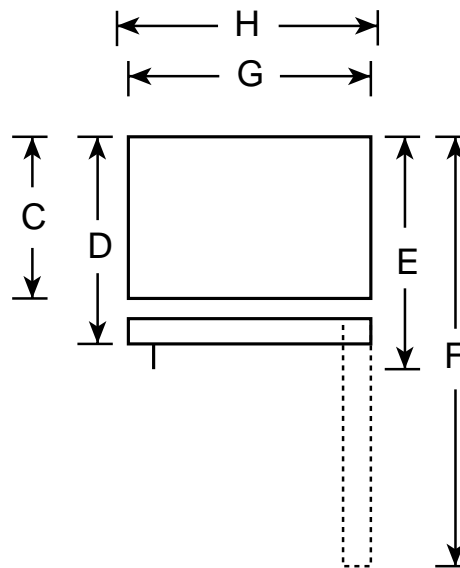

GE Appliances

TBX18JIBBB—"J" Series Top-Mount No-Frost Refrigerator

Dimensions (in inches)

Front View

Top View

Overall Dimensions	Height with hinge (in.) A	64-3/4
	Height without hinge (in.) B	64
	Depth without Doors (in.) C	27-1/2
	Depth with Doors (in.) D	29-13/16
	Depth plus Handle with Doors Closed (in.) E	31-1/2
	Depth with Doors open 90° (in.) F	58
	Width with Doors Closed (in.) G	29-3/8
	Width with Doors open 90° (in.) H	29-3/8
Air Clearances	Each side (in.)	3/4
	Top (in.)	1
	Back (in.)	1

For answers to your Monogram®GE Profile Performance Series™ GE Profile™ and GE appliance questions, call GE Answer Center® service, 800.626.2000.

Total volume and shelf area are calculated by the Association of Home Appliance Manufacturers' standards.

Listed by Underwriters Laboratories

GE Appliances

TBX18JIBBB—"J" Series Top-Mount No-Frost Refrigerator

Features and Benefits

- 18.2 cu. ft. Capacity (Fresh Food 13.04 cu. ft. / Freezer 5.13 cu. ft.)
- Equipped with Factory-Installed Automatic Icemaker
- 2 Adjustable Humidity Fruit/Vegetable Crispers
- Snack Pan
- Slide-Over, Slide-Out Pans
- 4 Split, Spill Proof, Adjustable Glass Fresh Food Cabinet Shelves
- Fixed Fresh Food Gallon Door Storage
- Dairy Compartment with Butter Dish
- Adjustable Full-Width Wire Everwhite Freezer Shelf
- 2 Freezer Door Shelves
- Color-Matched Deluxe Door Handles
- Model TBX18JIBWW—White on White
- Model TBX18JIBBB—Black on Black
- Model TBX18JIBAA—Almond on Almond