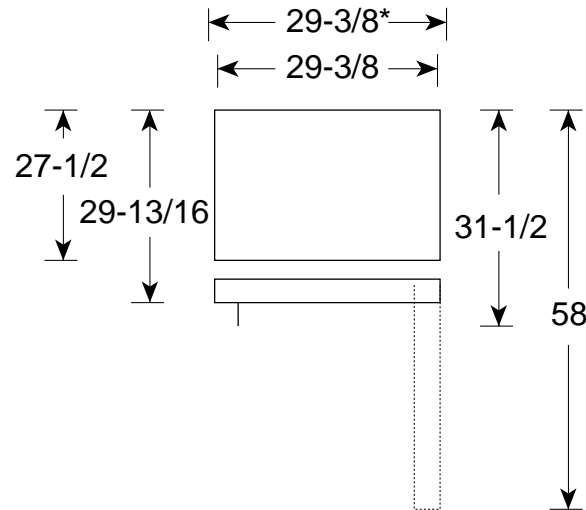

GE Appliances

TBX18SABAA - GE "S" Series 18.2 Cu. Ft. Top-Mount No-Frost Refrigerator

Dimensions (in inches)

Front View

Top View

*Width with door open 90°
(less handles)

Air Clearances	
Each side (in.)	3/4
Top (in.)	1
Back (in.)	1

Note: Right-Hand Refrigerator Door—As you face the front of the refrigerator, the handle is on your left and the hinges are on your right.
Left-Hand Refrigerator Door—As you face the front of the refrigerator, the handle is on your right and the hinges are on your left.

Listed by
Underwriters
Laboratories

GE Appliances

TBX18SABAA - GE "S" Series 18.2 Cu. Ft. Top-Mount No-Frost Refrigerator

Features and Benefits

- 18.2 cu ft Capacity (Fresh Food 13.04 cu ft / Freezer 5.13 cu ft)
- 2 Classic White Fruit/Vegetable Crispers
- Snack Pan
- 3 Adjustable (2 Split, 1 Full-Width) Wire Everwhite Fresh Food Cabinet Shelves
- Fixed Fresh Food Gallon Door Storage
- Dairy Compartment
- 1 Adjustable, Full-Width Wire Everwhite Freezer Compartment Shelf
- 2 Freezer Door Shelves
- Equipped for Optional Automatic Icemaker
- 2 Ice 'N Easy Trays
- Deluxe Door Handles
- Model TBX18SABWW - White on white
- Model TBX18SABAA - Almond on almond