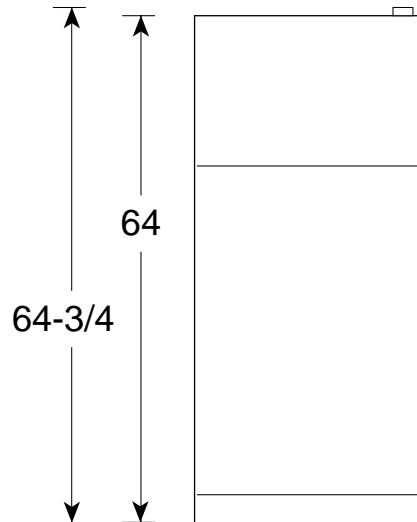

GE Appliances

TBX18SABAA - GE "S" Series 18.2 Cu. Ft. Top-Mount No-Frost Refrigerator

Dimensions (in inches)

Front View

Top View

*Width with door open 90°
(less handles)

Air Clearances	
Each side (in.)	3/4
Top (in.)	1
Back (in.)	1

Note: Right-Hand Refrigerator Door—As you face the front of the refrigerator, the handle is on your left and the hinges are on your right.
Left-Hand Refrigerator Door—As you face the front of the refrigerator, the handle is on your right and the hinges are on your left.

Listed by
Underwriters
Laboratories

GE Appliances

TBX18SABAA - GE "S" Series 18.2 Cu. Ft. Top-Mount No-Frost Refrigerator

Features and Benefits

- 18.2 cu ft Capacity (Fresh Food 13.04 cu ft / Freezer 5.13 cu ft)
- 2 Classic White Fruit/Vegetable Crispers
- Snack Pan
- 3 Adjustable (2 Split, 1 Full-Width) Wire Everwhite Fresh Food Cabinet Shelves
- Fixed Fresh Food Gallon Door Storage
- Dairy Compartment
- 1 Adjustable, Full-Width Wire Everwhite Freezer Compartment Shelf
- 2 Freezer Door Shelves
- Equipped for Optional Automatic Icemaker
- 2 Ice 'N Easy Trays
- Deluxe Door Handles
- Model TBX18SABWW - White on white
- Model TBX18SABAA - Almond on almond