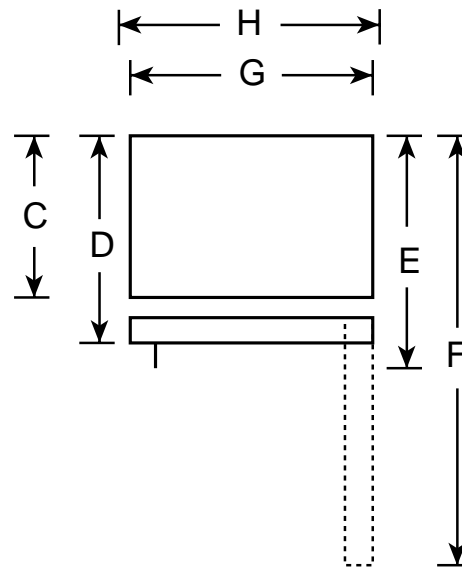

GE Appliances

TBX21AABAA - GE 21.6 Cu. Ft. Top-Mount No-Frost Refrigerator

Front View

Top View

Overall Dimensions	Height with hinge (in.) A	67
	Height without hinge (in.) B	66-1/4
	Depth without Doors (in.) C	27-3/4
	Depth with Doors (in.) D	29-13/16
	Depth plus Handle with Doors Closed (in.) E	31-1/2
	Depth with Doors open 90° (in.) F	59-7/8
	Width with Doors Closed (in.) G	31-1/4
	Width with Doors open 90° (in.) H	31-1/4
Air Clearances	Each side (in.)	3/4
	Top (in.)	1
	Back (in.)	1

For answers to your Monogram[®]
 GE Profile Performance Series[™]
 GE Profile[™] or GE appliance questions, call
 GE Answer Center[®] service, 800.626.2000.

Total volume and shelf area are calculated by the Association of Home Appliance Manufacturers' standards.

Listed by Underwriters Laboratories

GE Appliances

TBX21AABAA - GE 21.6 Cu. Ft. Top-Mount No-Frost Refrigerator

Features and Benefits

- 21.6 cu ft Capacity (Fresh Food 14.25 cu ft / Freezer 6.30 cu ft)
- Adjustable Humidity Window Fruit/Vegetable Crispers
- Snack Pan
- 4 Split, Spill Proof, Adjustable Glass Fresh Food Cabinet Shelves
- 3 Modular Door Bins (2 Adjustable Gallon Door Bins)
- Dairy Compartment
- Adjustable Full-Width Wire Everwhite Freezer Compartment Shelf
- 2 Freezer Door Shelves
- Equipped for Optional Automatic Icemaker
- 2 Ice 'n Easy Trays
- Quiet Package
- Color-Matched Deluxe Door Handles
- Model TBX21AABWW - White on white
- Model TBX21AABAA - Almond on almond