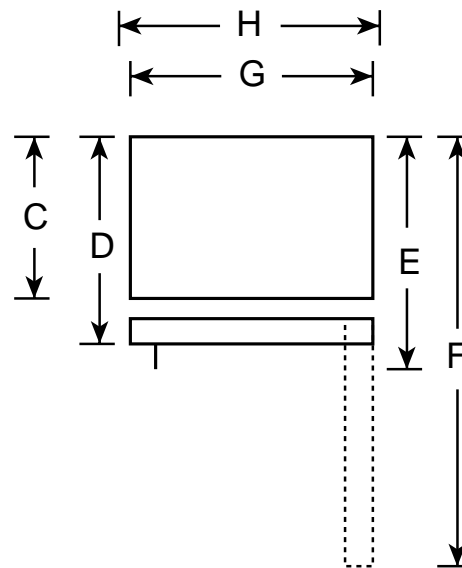

GE Appliances

TBX21DACAA - GE 20.6 Cu. Ft. Top-Freezer Refrigerator

Dimensions (in inches)

Front View

Top View

Overall Dimensions	Height with hinge (in.) A	67
	Height without hinge (in.) B	66-1/4
	Depth without Doors (in.) C	27-1/2
	Depth with Doors (in.) D	29-13/16
	Depth plus Handle with Doors Closed (in.) E	31-1/2
	Depth with Doors open 90° (in.) F	58
	Width with Doors Closed (in.) G	31-1/4
	Width with Doors open 90° (in.) H	31-1/4
Air Clearances	Each side (in.)	3/4
	Top (in.)	1
	Back (in.)	1

For answers to your Monogram®,
 GE Profile Performance Series™,
 GE Profile™ or GE appliance questions, call
 GE Answer Center® service, 800.626.2000.

Total volume and shelf area are calculated by the Association of Home Appliance Manufacturers' standards.

Listed by Underwriters Laboratories

GE Appliances

TBX21DACAA - GE 20.6 Cu. Ft. Top-Freezer Refrigerator

Features and Benefits

- 20.6 cu. ft. Capacity (Fresh Food 14.25 cu. ft. / Freezer 6.30 cu. ft.)
- Equipped for Optional Automatic Icemaker
- 2 Clear Fruit/Vegetable Crispers
- Snack Pan
- 3 Adjustable Wire Everwhite Fresh Food Cabinet Shelves (2 Split, 1 Full-Width)
- Fixed Fresh Food Gallon Door Storage
- Dairy Compartment
- Utility Bin
- Snugger Clips
- Wire Everwhite Freezer Compartment Step Shelf
- 2 Fixed Freezer Door Bins
- 2 Nice 'N Easy Trays
- Color-Matched Deluxe Door Handles
- Model TBX21DACWW - White on white
- Model TBX21DACAA - Almond on almond