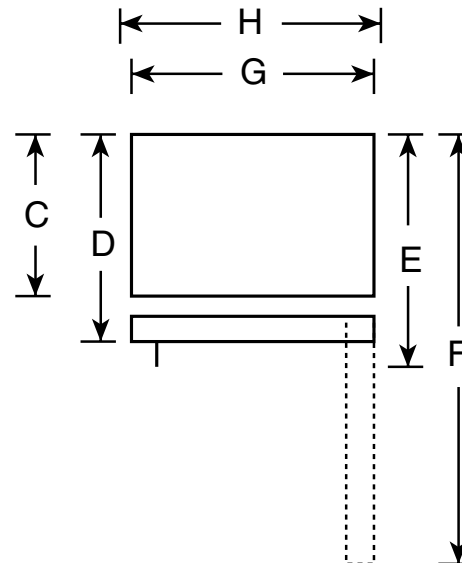

**GE Appliances**

**TBX21IABWW - GE 20.6 Cu. Ft. Top-Mount No-Frost Refrigerator**

Front View

Top View

<b>Overall Dimensions</b>	Height with hinge (in.) <b>A</b>	<b>67</b>
	Height without hinge (in.) <b>B</b>	<b>66-1/4</b>
	Depth without Doors (in.) <b>C</b>	<b>27-1/2</b>
	Depth with Doors (in.) <b>D</b>	<b>29-13/16</b>
	Depth plus Handle with Doors Closed (in.) <b>E</b>	<b>31-1/2</b>
	Depth with Doors open 90° (in.) <b>F</b>	<b>58</b>
	Width with Doors Closed (in.) <b>G</b>	<b>31-1/4</b>
	Width with Doors open 90° Including Handle (in.) <b>H</b>	<b>31-1/4</b>
<b>Air Clearances</b>	Each side (in.)	<b>3/4</b>
	Top (in.)	<b>1</b>
	Back (in.)	<b>1</b>

Specification Revised 5/00

For answers to your Monogram®,  
GE Profile Performance Series™,  
GE Profile™ or GE appliance questions, call  
GE Answer Center® service, 800.626.2000.

Total volume and shelf area are calculated by the Association of Home Appliance Manufacturers' standards.

### **Features and Benefits**

- 20.6 cu ft Capacity (Fresh Food 14.25 cu ft / Freezer 6.30 cu ft)
- 2 Clear Vegetable/Fruit Crispers
- Slide-Over, Slide-Out Pans
- Snack Pan
- 3 Adjustable Glass Fresh Food Cabinet Shelves (2 Split, 1 Full-Width)
- Fixed Fresh Food Gallon Door Storage
- Dairy Compartment
- 1 Wire Everwhite Freezer Shelf
- 2 Freezer Door Shelves
- Equipped for Optional Automatic Icemaker
- 2 Ice 'n Easy Trays
- Ice Storage Bin
- Deluxe Door Handles
- Model TBX21IABWW - White on white
- Model TBX21IABAA - Almond on almond
- Model TBX21IABCC - Bisque