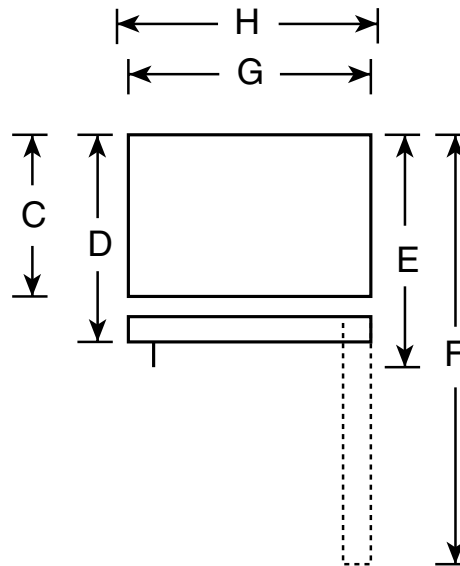

GE Appliances

TBX21JIBAA—GE 20.6 Cu. Ft. Top-Freezer Refrigerator with Icemaker

Dimensions (in inches)

Front View

Top View

Overall Dimensions	Height with hinge (in.) A	67
	Height without hinge (in.) B	66-1/4
	Depth without Doors (in.) C	27-1/2
	Depth with Doors (in.) D	29-13/16
	Depth plus Handle with Doors Closed (in.) E	31-1/2
	Depth with Doors open 90° (in.) F	59-7/8
	Width with Doors Closed (in.) G	31-1/4
	Width with Doors open 90° (in.) H	31-1/4
Air Clearances	Each side (in.)	3/4
	Top (in.)	1
	Back (in.)	1

For answers to your Monogram®
GE Profile Performance Series™
GE Profile™ or GE appliance questions, call
GE Answer Center® service, 800.626.2000.

Total volume and shelf area are calculated by the Association of Home Appliance Manufacturers' standards.

Listed by
Underwriters
Laboratories

GE Appliances

TBX21JIBAA—GE 20.6 Cu. Ft. Top-Freezer Refrigerator with Icemaker

Features and Benefits

- 20.6 cu ft Capacity (Fresh Food 14.25 cu ft / Freezer 6.30 cu ft)
- Equipped with Factory-Installed Automatic Icemaker
- 2 Adjustable Humidity Fruit/Vegetable Crispers
- Slide-Over, Slide-Out Pans
- Snack Pan
- 4 Split, Spill Proof, Adjustable Glass Fresh Food Cabinet Shelves
- Fixed Fresh Food Gallon Door Storage
- Dairy Compartment with Butter Dish
- Adjustable Full-Width Wire Everwhite Freezer Shelf
- Color-Matched Deluxe Door Handles
- Model TBX21JIBWW—White on White
- Model TBX21JIBBB—Black on Black
- Model TBX21JIBAA—Almond on Almond
- Model TBX21JIBCC—Bisque