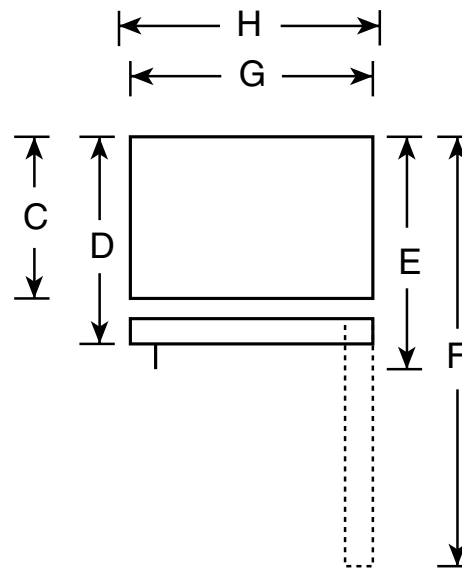

## TBX21JIBBB—GE 20.6 Cu. Ft. Top-Freezer Refrigerator with Icemaker

Dimensions (in inches)

Front View

Top View

Overall Dimensions	Height with hinge (in.) <b>A</b>	<b>67</b>
	Height without hinge (in.) <b>B</b>	<b>66-1/4</b>
	Depth without Doors (in.) <b>C</b>	<b>27-1/2</b>
	Depth with Doors (in.) <b>D</b>	<b>29-13/16</b>
	Depth plus Handle with Doors Closed (in.) <b>E</b>	<b>31-1/2</b>
	Depth with Doors open 90° (in.) <b>F</b>	<b>59-7/8</b>
	Width with Doors Closed (in.) <b>G</b>	<b>31-1/4</b>
	Width with Doors open 90° (in.) <b>H</b>	<b>31-1/4</b>
Air Clearances	Each side (in.)	<b>3/4</b>
	Top (in.)	<b>1</b>
	Back (in.)	<b>1</b>