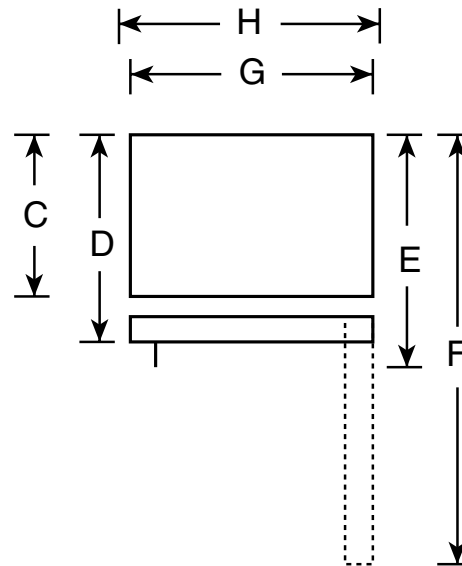

GE Appliances

TBX24JABWW—“J” Series Top-Mount No-Frost Refrigerator

Dimensions (in inches)

Front View

Top View

Overall Dimensions	Height with hinge (in.) A	67-3/4
	Height without hinge (in.) B	67
	Depth without Doors (in.) C	27-1/2
	Depth with Doors (in.) D	29-13/16
	Depth plus Handle with Doors Closed (in.) E	31-1/2
	Depth with Doors open 90° (in.) F	62-7/8
	Width with Doors Closed (in.) G	34-5/8
	Width with Doors open 90° (in.) H	34-5/8
Air Clearances	Each side (in.)	3/4
	Top (in.)	1
	Back (in.)	1

For answers to your Monogram®
 GE Profile Performance Series™
 GE Profile™ or GE appliance questions, call
 GE Answer Center® service, 800.626.2000.

Total volume and shelf area are calculated by the Association of Home Appliance Manufacturers' standards.

Listed by Underwriters Laboratories

GE Appliances

TBX24JABWW—"J" Series Top-Mount No-Frost Refrigerator

Features and Benefits

- 23.6 cu. ft. Capacity (Fresh Food 16.35 cu. ft. / Freezer 7.20 cu. ft.)
- 2 Adjustable Humidity Fruit/Vegetable Crispers
- Slide-Out, Slide-Over Pans
- Snack Pan
- 4 Split, Spill Proof, Adjustable Glass Fresh Food Cabinet Shelves
- Fixed Fresh Food Gallon Door Storage
- Dairy Compartment with Butter Dish
- Egg Bin
- Adjustable Full-Width Wire Everwhite Freezer Shelf
- 2 Freezer Door Shelves
- Equipped for Optional Automatic Icemaker
- Ice Tray Shelf with 2 Ice 'n Easy Trays
- Ice Storage Bin
- Color-Matched Deluxe Door Handles
- Color-Matched Deluxe Door Handles
- Model TBX24JABWW—White on White
- Model TBX24JABAA—Almond on Almond
- Model TBX24JABCC—Bisque