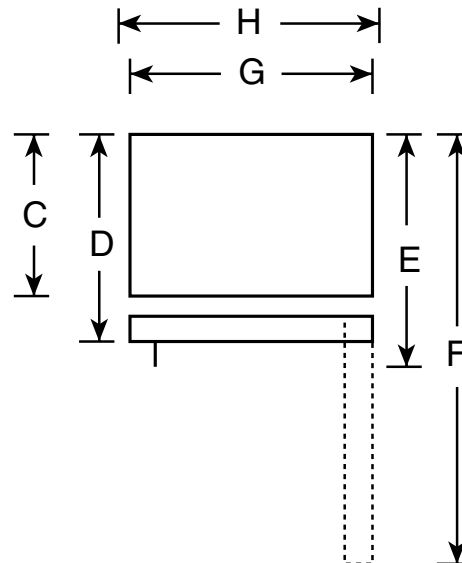

Profile™

TBX25PABCC - GE Profile™ 24.7 Cu. Ft. Top-Mount No-Frost Refrigerator

Dimensions (in inches)

Front View

Top View

Overall Dimensions	Height with hinge (in.) A	67-3/4
	Height without hinge (in.) B	67
	Depth without Doors (in.) C	27-1/2
	Depth with Doors (in.) D	31
	Depth plus Handle with Doors Closed (in.) E	32-3/4
	Depth with Doors open 90° (in.) F	62-7/8
	Width with Doors Closed (in.) G	34-1/2
	Width with Doors open 90° (in.) H	35-5/8
Air Clearances	Each side (in.)	3/4
	Top (in.)	1
	Back (in.)	1

Note: Right-Hand Refrigerator Door—As you face the front of the refrigerator, the handle is on your left and the hinges are on your right.
Left-Hand Refrigerator Door—As you face the front of the refrigerator, the handle is on your right and the hinges are on your left.

Specification Created 5/00

For answers to your Monogram®,
 GE Profile Performance Series™,
 GE Profile™ or GE appliance questions, call
 GE Answer Center® service, 800.626.2000.

Profile™

TBX25PABCC - GE Profile™ 24.7 Cu. Ft. Top-Mount No-Frost Refrigerator

Features and Benefits

- 24.7 cu. ft. Capacity (Fresh Food 17.12 cu. ft. / Freezer 7.60 cu. ft.)
- 2 Adjustable Humidity Fruit/Vegetable Crispers
- Adjustable Temperature Meat Pan
- 4 Split, Adjustable, Spill Proof Glass Fresh Food Cabinet Shelves (3 Slide-Out)
- 4 Modular Gallon Door Bins (3 Adjustable)
- Tilt-Out Quick Store™ Bin
- Quick Serve™ Storage Dishes (on Door)
- Slide-Out, Slide-Over Pans
- Dairy Compartment with Butter Dish
- Wire Slide-Out Can Dispenser
- Condiment Caddy (Removable)
- 1 Full-Width (2-Position) Wire Everwhite Freezer Compartment Shelf
- 3 Freezer Door Shelves (1 Adjustable)
- Equipped for Optional Automatic Icemaker
- 4 Ice 'N Easy Trays
- Ice Storage Pan with Handle
- Quiet Package
- Color-Matched Premium Deluxe Door Handles
- Model TBX25PABWW - White on white
- Model TBX25PABBB - Black on black
- Model TBX25PABAA - Almond on almond
- Model TBX25PABCC - Bisque