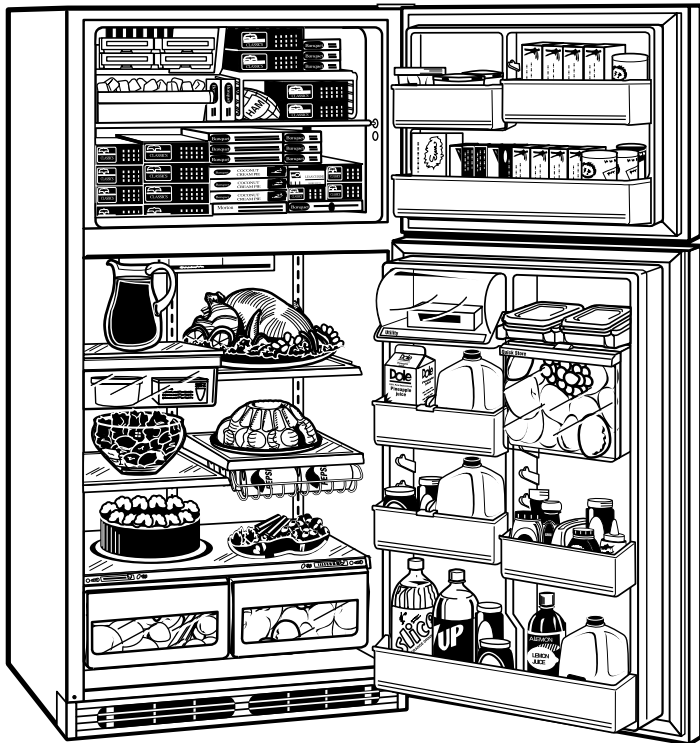

Note: Right-Hand Refrigerator Door—As you face the front of the refrigerator, the handle is on your left and the hinges are on your right.
Left-Hand Refrigerator Door—As you face the front of the refrigerator, the handle is on your right and the hinges are on your left.

Specification Created 5/00

For answers to your Monogram®,
 GE Profile Performance Series™,
 GE Profile™ or GE appliance questions, call
 GE Answer Center® service, 800.626.2000.

Profile™

TBX25PABCC - GE Profile™ 24.7 Cu. Ft. Top-Mount No-Frost Refrigerator

Features and Benefits

- 24.7 cu. ft. Capacity (Fresh Food 17.12 cu. ft. / Freezer 7.60 cu. ft.)
- 2 Adjustable Humidity Fruit/Vegetable Crispers
- Adjustable Temperature Meat Pan
- 4 Split, Adjustable, Spill Proof Glass Fresh Food Cabinet Shelves (3 Slide-Out)
- 4 Modular Gallon Door Bins (3 Adjustable)
- Tilt-Out Quick Store™ Bin
- Quick Serve™ Storage Dishes (on Door)
- Slide-Out, Slide-Over Pans
- Dairy Compartment with Butter Dish
- Wire Slide-Out Can Dispenser
- Condiment Caddy (Removable)
- 1 Full-Width (2-Position) Wire Everwhite Freezer Compartment Shelf
- 3 Freezer Door Shelves (1 Adjustable)
- Equipped for Optional Automatic Icemaker
- 4 Ice 'N Easy Trays
- Ice Storage Pan with Handle
- Quiet Package
- Color-Matched Premium Deluxe Door Handles
- Model TBX25PABWW - White on white
- Model TBX25PABBB - Black on black
- Model TBX25PABAA - Almond on almond
- Model TBX25PABCC - Bisque