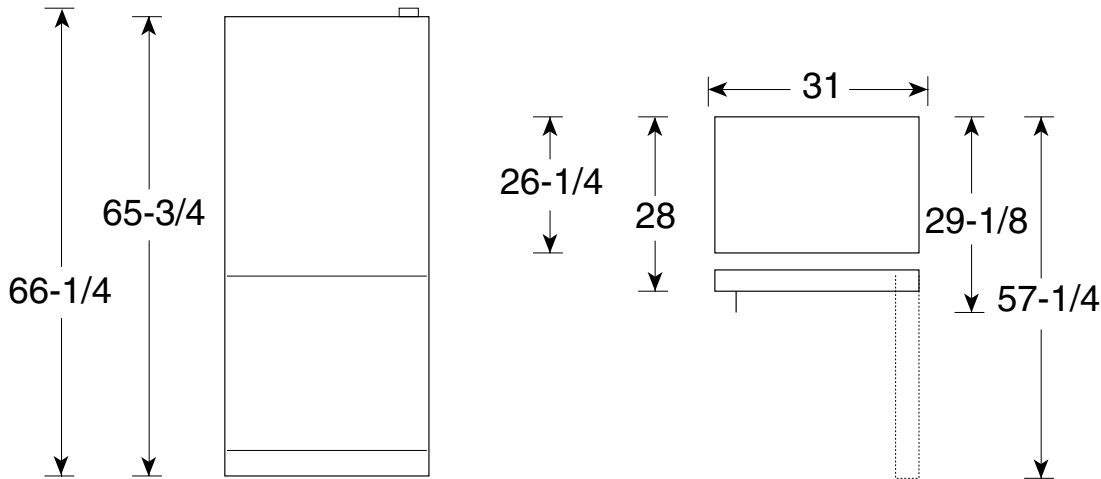

## TCX18IADAA - GE 17.6 Cu. Ft. Bottom-Freezer Refrigerator

Dimensions (in inches)

Air Clearances	
Each side (in.)	0
Top (in.)	1
Back (in.)	0*

\* Metal cover on back, when touching wall, gives 1-1/4" clearance.