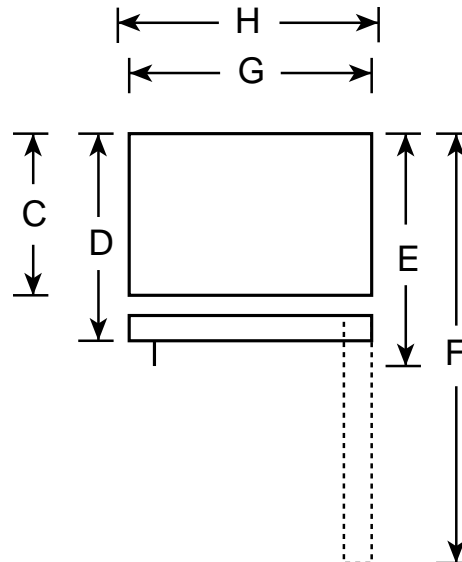

## TDX9SNY—Cycle Defrost Two-Door Refrigerator

Front View

Top View

Overall Dimensions	Height with hinge (in.) <b>A</b>	55
	Height without hinge (in.) <b>B</b>	54-1/2
	Depth without Doors (in.) <b>C</b>	20-1/2
	Depth with Doors (in.) <b>D</b>	23-1/4
	Depth plus Handle with Doors Closed (in.) <b>E</b>	24-3/4
	Depth with Doors open 90° (in.) <b>F</b>	46
	Width with Doors Closed (in.) <b>G</b>	23-1/2
	Width with Doors open 90° Including Handle (in.) <b>H</b>	23-3/4
Air Clearances	Each side (in.)	1/2
	Top (in.)	2
	Back (in.)	2

## TDX9SNY—Cycle Defrost Two-Door Refrigerator

### Features and Benefits

- 9.0 cu. ft. Capacity (Fresh Food 6.6 cu. ft., Freezer 2.4 cu. ft.)
- Full-Width Vegetable/Fruit Crisper
- 2 Adjustable Wire Everwhite Fresh Food Cabinet Shelves
- 4 Modular Door Bins
- 1 Dairy Compartment
- Full-Width Freezer Compartment Shelf
- 2 Mini Ice 'N Easy Trays
- White Door Handles
- Available In White Only