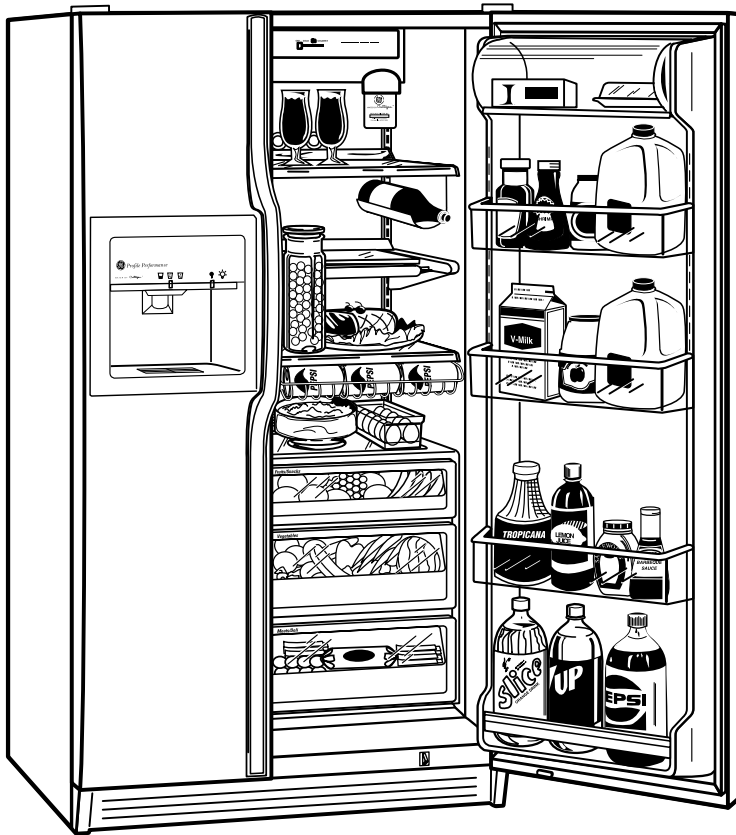

*If installed against a wall, allow clearance of 11-1/4" on freezer side to remove ice bin.

To remove fresh food pans, remove door bins.
13-5/8" Clearances required to remove fresh food full-size pan without disassembling.

Total volume and shelf area are calculated by the Association of Home Appliance Manufacturers' standards.

Listed by Underwriters Laboratories

EnergySmart

Today's GE refrigerators use about 50% as much energy as refrigerator models made in 1980.

Profile™

TFB26PPDWW—GE Profile™ 25.6 Cu. Ft. Contour Door Side-by-Side Refrigerator with Dispenser

Features and Benefits

- 25.6 cu. ft. Capacity (Fresh Food 16.0 cu. ft. / Freezer 9.59 cu. ft.)
- New Gently Rounded Doors
- Exclusive Water by Culligan™ Provides Cleaner, Better Tasting Water and Ice Through the LightTouch! Dispenser (Chilled Water, Cubes and Crushed Ice)
- Freshness Center™ (1 Adjustable Humidity Crisper, 1 Convertible Meat Keeper with Cold Control and 1 Adjustable Humidity Snack Pan) with Spill-Proof Cover
- 3 Adjustable Glass Fresh Food Cabinet Shelves (2 Slide Out, Spill Proof)
- Quick Space™ Shelf
- ShelfSaver™
- 4 ClearLook™ Modular Fresh Food Door Shelves (2 Adjustable with Gallon Storage)
- Dairy Compartment with Glass Butter Dish
- Egg Bin
- Beverage Rack
- 3 Wire Everwhite, Slide Out Freezer Baskets
- 1 Clear Sliding Freezer Storage Bin
- 5 Freezer Door Shelves
- Quiet Package II
- Color-Matched Premium Deluxe Door Handles
- Model TFB26PPDWW—White on White
- Model TFB26PPDBB—Black on black
- Model TFB26PPDCC—Bisque
- Model TFB26SPDBS—Stainless steel