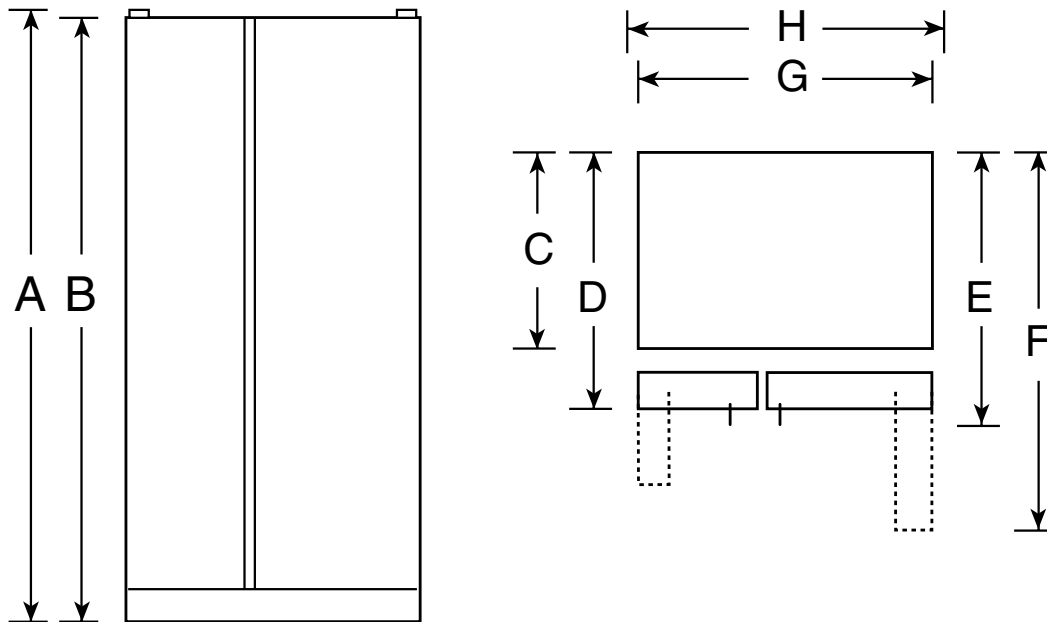

Profile™

TFB26PPDWW—GE Profile™ 25.6 Cu. Ft. Contour Door Side-by-Side Refrigerator with Dispenser

Dimensions (in inches)

Overall Dimensions	Height with hinge (in.) A	69-3/4
	Height without hinge (in.) B	68-3/4
	Depth without Doors (in.) C	28
	Depth with Doors (in.) D	31-1/4
	Depth plus Handle with Doors Closed (in.) E	33-1/2
	Depth with Doors open 90° (in.) F	49-3/8
	Width with Doors Closed (in.) G	35-3/4
	Width with Doors open 90° Less Door Handle(in.) H	37-1/8
Air Clearances	Each side (in.)	3/4"
	Top (in.)	1
	Back (in.)	1

Note: If the doors cannot be fully opened because of an obstruction or a wall on either side, a door stop should be provided to prevent door or wall damage. If the doors cannot be opened at least 90 degrees, access to the drawers is limited.

*If installed against a wall, allow clearance of 11-1/4" on freezer side to remove ice bin.

To remove fresh food pans, remove door bins.
13-5/8" Clearances required to remove fresh food full-size pan without disassembling.