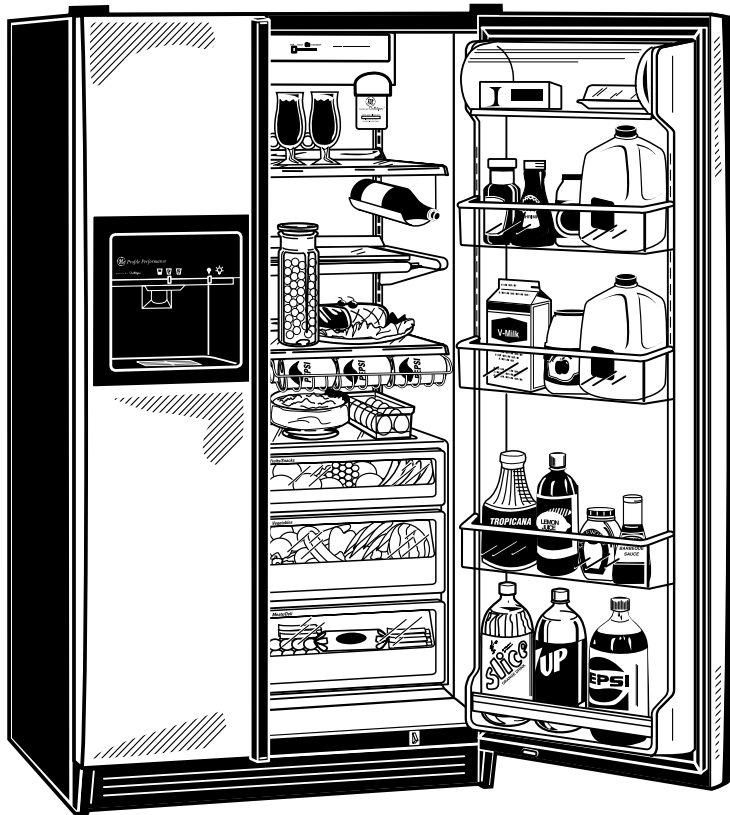

*If installed against a wall, allow clearance of 11-1/4" on freezer side to remove ice bin.

To remove fresh food pans, remove door bins.
13-5/8" Clearances required to remove fresh food full-size pan without disassembling.

Total volume and shelf area are calculated by the Association of Home Appliance Manufacturers' standards.

Listed by Underwriters Laboratories

EnergySmart

Specification Created 2/00

Today's GE refrigerators use about 50% as much energy as refrigerator models made in 1980.

Profile™

TFB26SPDBS—GE Profile™ 25.6 Cu. Ft. Contour Door Side-by-Side Refrigerator with Dispenser

Features and Benefits

- 25.6 cu. ft. Capacity (Fresh Food 16.0 cu. ft. / Freezer 9.59 cu. ft.)
- New Gently Rounded Doors
- Exclusive Water by Culligan™ Provides Cleaner, Better Tasting Water and Ice Through the LightTouch! Dispenser (Chilled Water, Cubes and Crushed Ice)
- Freshness Center™ (1 Adjustable Humidity Crisper, 1 Convertible Meat Keeper with Cold Control and 1 Adjustable Humidity Snack Pan) with Spill-Proof Cover
- 3 Adjustable Glass Fresh Food Cabinet Shelves (2 Slide Out, Spill Proof)
- Quick Space™ Shelf
- ShelfSaver™
- 4 ClearLook™ Modular Fresh Food Door Shelves (2 Adjustable with Gallon Storage)
- Dairy Compartment with Glass Butter Dish
- Egg Bin
- Beverage Rack
- 3 Wire Everwhite, Slide Out Freezer Baskets
- 1 Clear Sliding Freezer Storage Bin
- 5 Freezer Door Shelves
- Quiet Package II
- Black Premium Deluxe Door Handles
- Model TFB26PPDWW—White on White
- Model TFB26PPDBB—Black on black
- Model TFB26PPDCC—Bisque
- Model TFB26SPDBS—Stainless steel