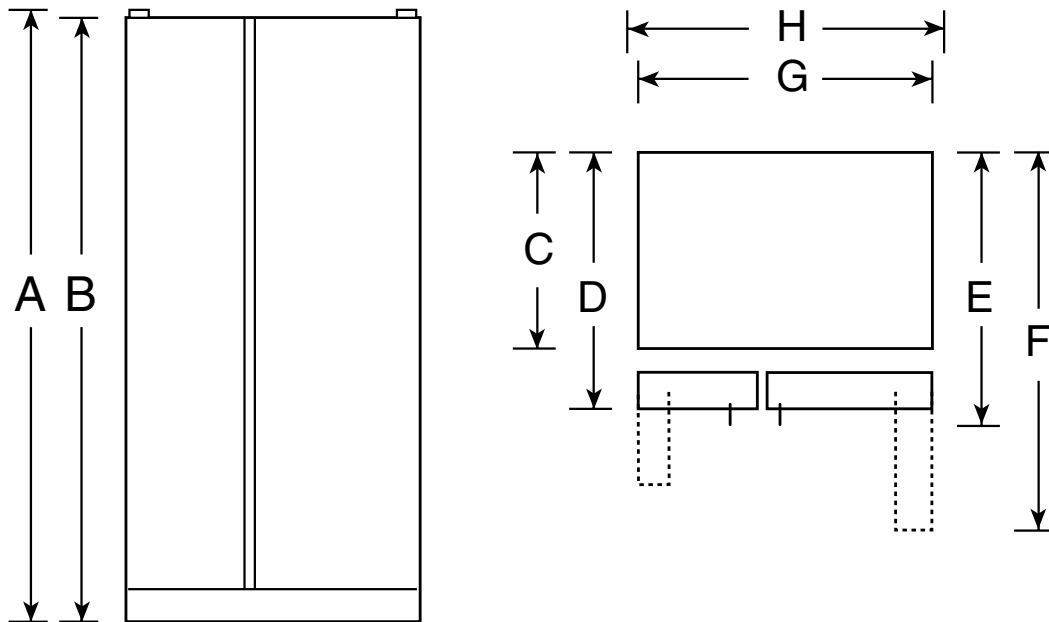

Profile™

TFB26SPDBS—GE Profile™ 25.6 Cu. Ft. Contour Door Side-by-Side Refrigerator with Dispenser

Dimensions (in inches)

Overall Dimensions	Height with hinge (in.) A	69-3/4
	Height without hinge (in.) B	68-3/4
	Depth without Doors (in.) C	28
	Depth with Doors (in.) D	31-1/4
	Depth plus Handle with Doors Closed (in.) E	33-1/2
	Depth with Doors open 90° (in.) F	49-3/8
	Width with Doors Closed (in.) G	35-3/4
Air Clearances	Width with Doors open 90° Less Door Handle(in.) H	37-1/8
	Each side (in.)	3/4"
	Top (in.)	1
	Back (in.)	1

Note: If the doors cannot be fully opened because of an obstruction or a wall on either side, a door stop should be provided to prevent door or wall damage. If the doors cannot be opened at least 90 degrees, access to the drawers is limited.

*If installed against a wall, allow clearance of 11-1/4" on freezer side to remove ice bin.

To remove fresh food pans, remove door bins.
13-5/8" Clearances required to remove fresh food full-size pan without disassembling.