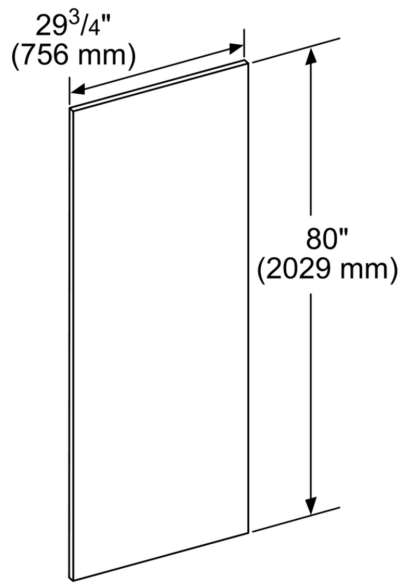

Door panel
TFL30IR905

Door panel
TFL30IR905

measurements in inches (mm)