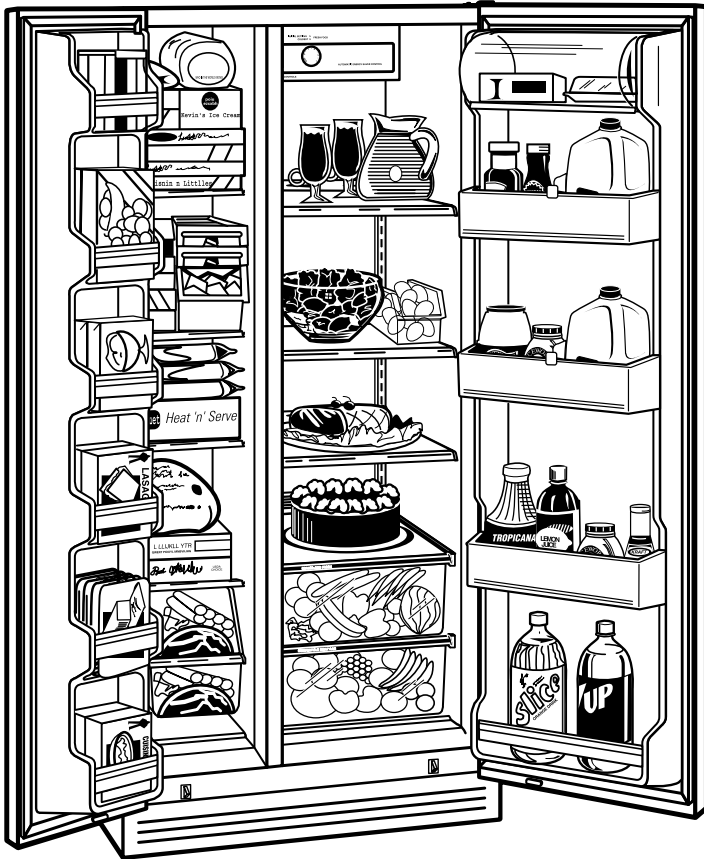

GE Appliances

TFX20JABWW—"J" Series Side-by-Side Refrigerator

Features and Benefits

- 19.7 cu. ft. Capacity (Fresh Food 12.90 cu. ft. / Freezer 6.79 cu. ft.)
- 1 Sealed Fruit/Vegetable Crisper
- Adjustable Temperature Meat Pan
- 3 Adjustable Glass Fresh Food Cabinet Shelves
- 4 Fresh Food Door Shelves (2 Gallon Door Bins)
- Dairy Compartment with Butter Dish
- Utility Bin
- 4 Adjustable Wire Everwhite Freezer Shelves
- 6 Freezer Door Shelves
- 1 Clear Sliding Freezer Storage Bin
- Equipped for Optional Automatic Icemaker
- 2 Ice 'N Easy Trays with Ice Storage Bin
- Quiet Package
- Color-Matched Deluxe Door Handles
- Model TFX20JABWW—White on White
- Model TFX20JABAA—Almond on Almond