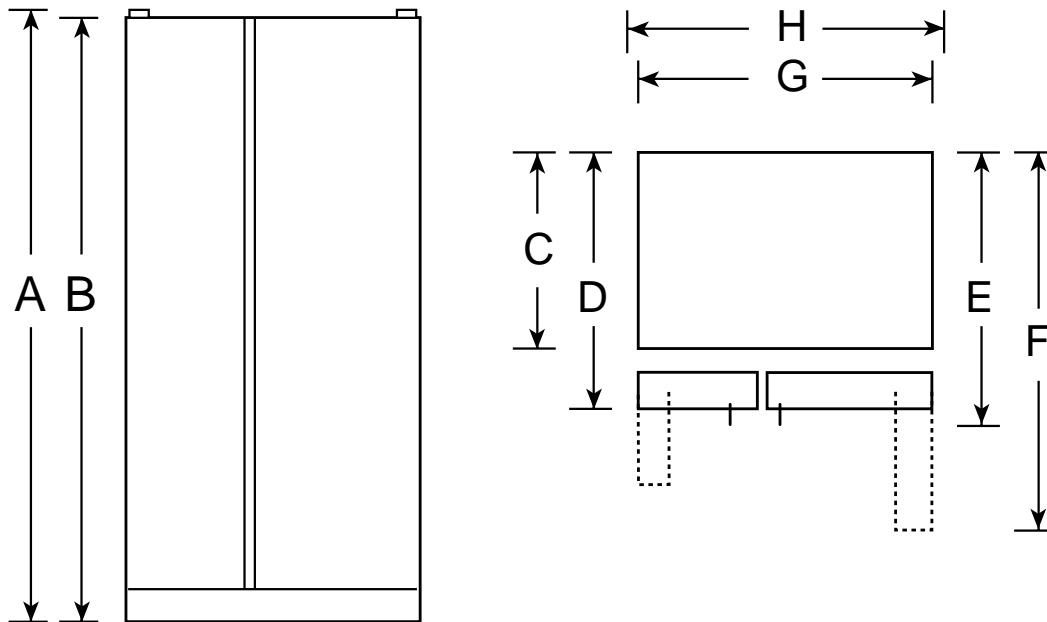

GE Appliances

TFX20JABWW—"J" Series Side-by-Side Refrigerator

Dimensions (in inches)

Note: If the doors cannot be fully opened because of an obstruction or a wall on either side, a door stop should be provided to prevent door or wall damage. If the doors cannot be opened at least 90 degrees, access to the drawers is limited.

Overall Dimensions	Height with hinge (in.) A	67-5/8
	Height without hinge (in.) B	66-5/8
	Depth without Doors (in.) C	28
	Depth with Doors (in.) D	30-1/4
	Depth plus Handle with Doors Closed (in.) E	32-1/2
	Depth with Doors open 90° (in.) F	47-3/8
	Width with Doors Closed (in.) G	31-1/2
Air Clearances	Width with Doors open 90° Less Door Handle(in.) H	32-1/4
	Each side (in.)	3/4"
	Top (in.)	1
	Back (in.)	1

*If installed against a wall, allow clearance of 11-1/4" on freezer side to remove ice bin.

To remove fresh food pans, remove door bins.
10-1/2" Clearances required to remove fresh food full-size pan without disassembling.