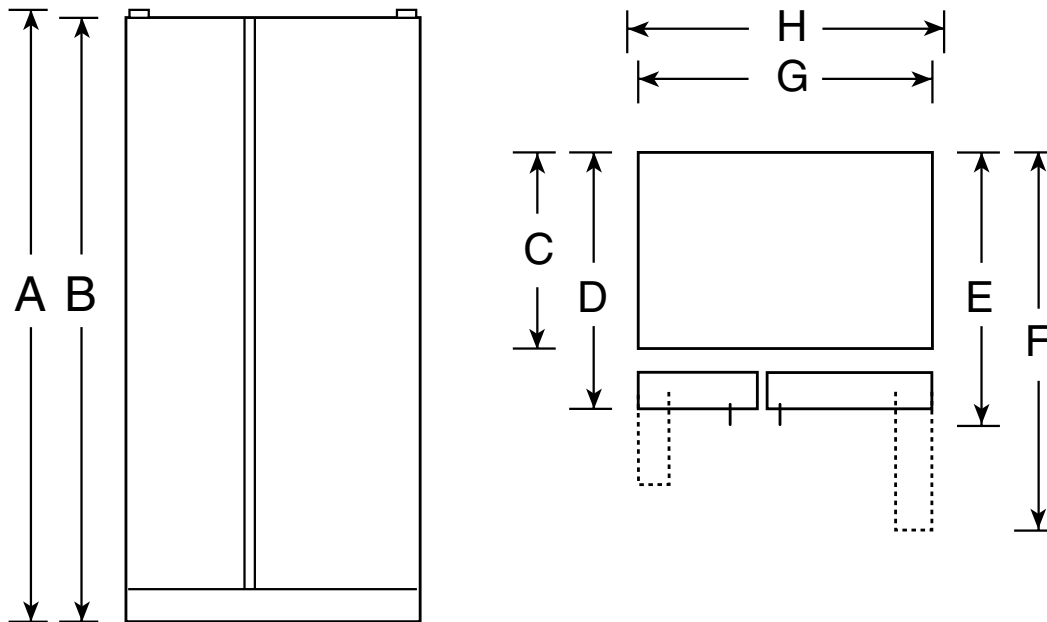

GE Appliances

TFX20JRBWH—"J" Series Side-by-Side Refrigerator

Dimensions (in inches)

Note: If the doors cannot be fully opened because of an obstruction or a wall on either side, a door stop should be provided to prevent door or wall damage. If the doors cannot be opened at least 90 degrees, access to the drawers is limited.

Overall Dimensions	Height with hinge (in.) A	67-5/8
	Height without hinge (in.) B	66-5/8
	Depth without Doors (in.) C	28
	Depth with Doors (in.) D	30-1/4
	Depth plus Handle with Doors Closed (in.) E	32-1/2
	Depth with Doors open 90° (in.) F	47-3/8
	Width with Doors Closed (in.) G	31-1/2
	Width with Doors open 90° Less Door Handle(in.) H	32-1/4
Air Clearances	Each side (in.)	3/4*
	Top (in.)	1
	Back (in.)	1

*If installed against a wall, allow clearance of 11-1/4" on freezer side to remove ice bin.

To remove fresh food pans, remove door bins.
10-1/2" Clearances required to remove fresh food full-size pan without disassembling.