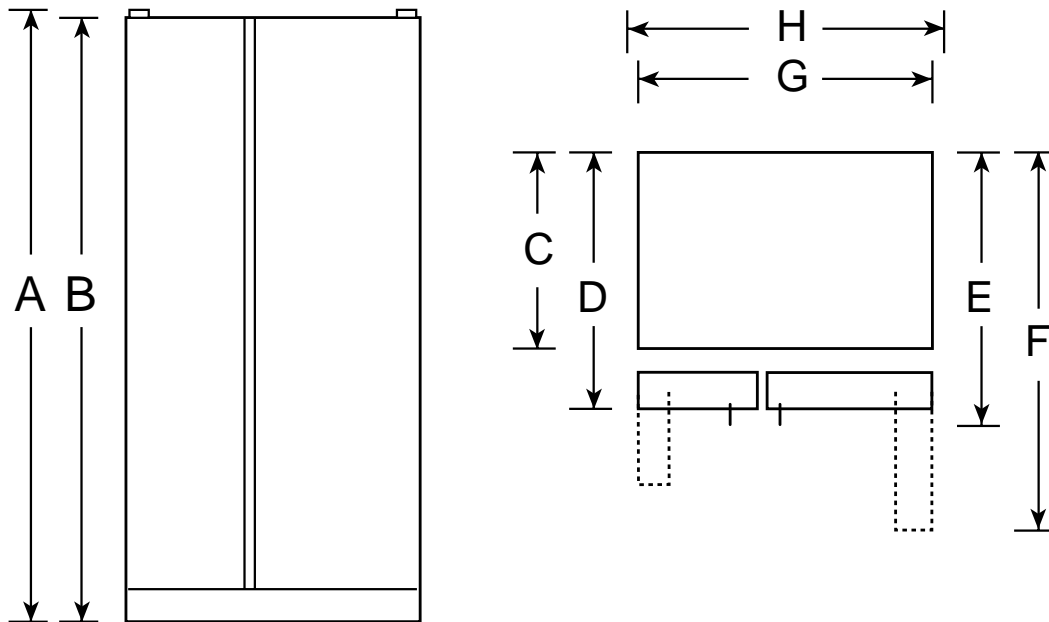

GE Appliances

TFX22JRBWW—"J" Series Side-by-Side Refrigerator

Dimensions (in inches)

Note: If the doors cannot be fully opened because of an obstruction or a wall on either side, a door stop should be provided to prevent door or wall damage. If the doors cannot be opened at least 90 degrees, access to the drawers is limited.

| | | |
|--------------------|----------------------------------------------------------|--------|
| Overall Dimensions | Height with hinge (in.) A | 67-5/8 |
| | Height without hinge (in.) B | 66-5/8 |
| | Depth without Doors (in.) C | 28 |
| | Depth with Doors (in.) D | 30-1/4 |
| | Depth plus Handle with Doors Closed (in.) E | 32-1/2 |
| | Depth with Doors open 90° (in.) F | 49-3/8 |
| | Width with Doors Closed (in.) G | 33-1/2 |
| Air Clearances | Width with Doors open 90° Less Door Handle(in.) H | 34-3/8 |
| | Each side (in.) | 3/4" |
| | Top (in.) | 1 |
| | Back (in.) | 1 |

If installed against a wall, allow clearance of 11-1/4" on freezer side to remove ice bin.

To remove fresh food pans, remove door bins.
10-1/2" Clearances required to remove fresh food full-size pan without disassembling.