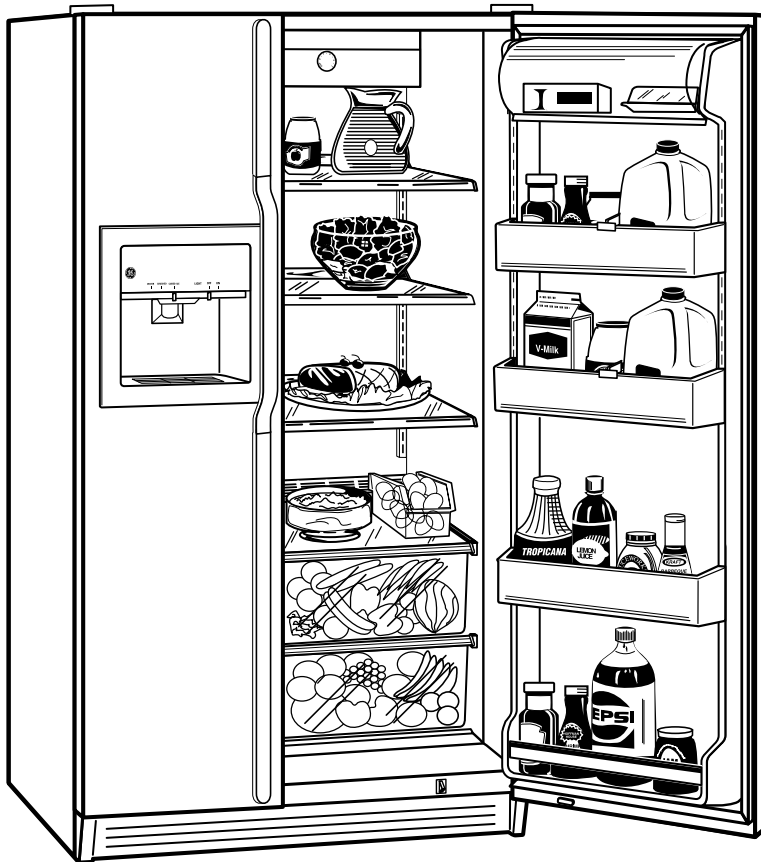

GE Appliances

TFX22JRBWW—"J" Series Side-by-Side Refrigerator

Features and Benefits

- 21.7 cu. ft. Capacity (Fresh Food 14.92 cu. ft. / Freezer 6.79 cu. ft.)
- LightTouch! Dispenser Delivers Chilled Water, Cubed and Crushed Ice through the Door
- Adjustable Humidity Vegetable/Fruit Crispers
- Adjustable Temperature Meat Pan
- 3 Adjustable Glass Fresh Food Cabinet Shelves
- 4 Fresh Food Door Shelves (2 Adjustable Gallon Door Bins)
- Dairy Compartment with Butter Dish
- Utility Bin
- 3 Adjustable Wire Everwhite Freezer Shelves
- 1 Clear Sliding Freezer Storage Bin
- 5 Freezer Door Shelves
- Quiet Package
- Color-Matched Deluxe Door Handles
- Model TFX22JRBWW—White on White
- Model TFX22JRBAA—Almond on Almond