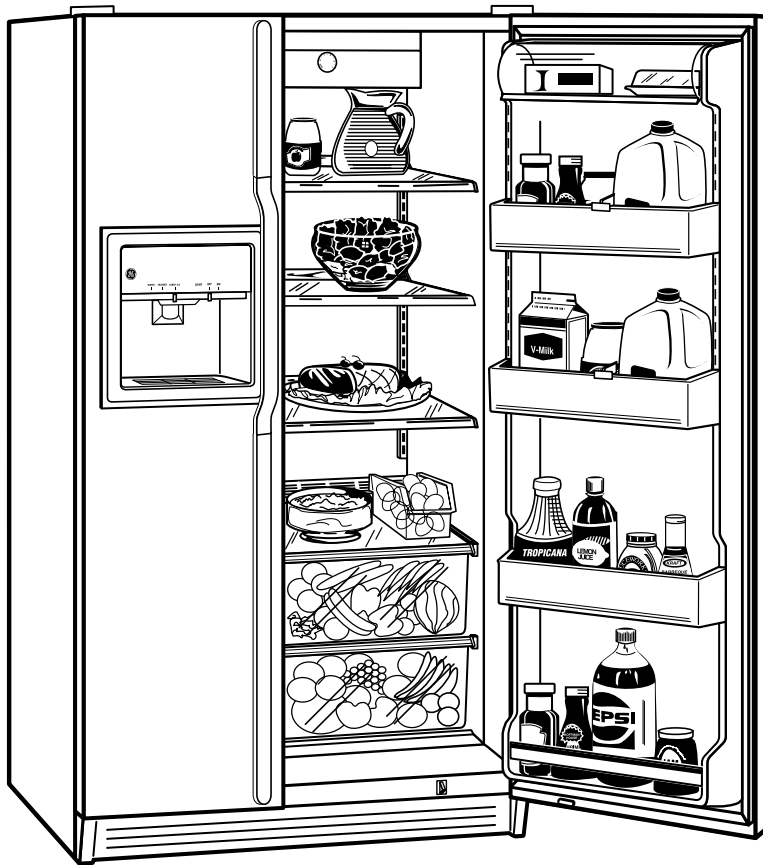

\*If installed against a wall, allow clearance of 11-1/4" on freezer side to remove ice bin.

To remove fresh food pans, remove door bins.  
10-1/2" Clearances required to remove fresh food full-size pan without disassembling.

### Features and Benefits

- 25.2 cu. ft. Capacity (Fresh Food 15.92 cu. ft. / Freezer 9.32 cu. ft.)
- LightTouch! Dispenser Delivers Chilled Water, Cubed and Crushed Ice through the Door
- Adjustable Humidity Vegetable/Fruit Crispers
- Adjustable Temperature Meat Pan
- 3 Adjustable Glass Fresh Food Cabinet Shelves
- 4 Fresh Food Door Shelves (2 Adjustable Gallon Door Bins)
- Dairy Compartment with Butter Dish
- Utility Bin
- 3 Adjustable Wire Everwhite Freezer Shelves
- 1 Clear Sliding Freezer Storage Bin
- 5 Freezer Door Shelves
- Quiet Package
- Color-Matched Deluxe Door Handles
- Model TFX25JRBWW—White on White
- Model TFX25JRBAA—Almond on Almond