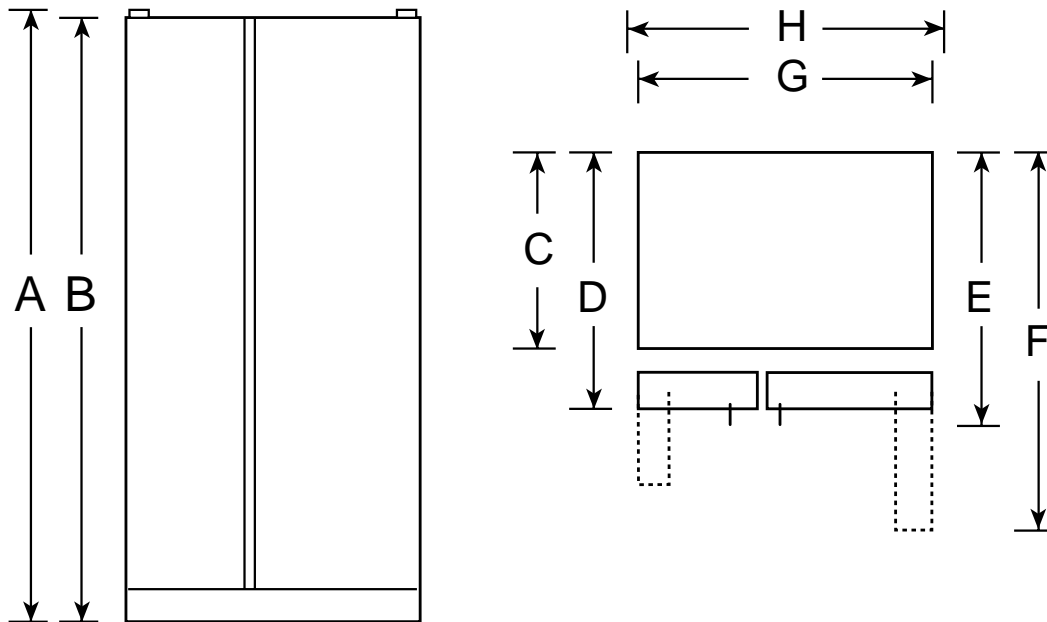

## TFX25JRBWW—"J" Series Side-by-Side Refrigerator

Dimensions (in inches)

**Note:** If the doors cannot be fully opened because of an obstruction or a wall on either side, a door stop should be provided to prevent door or wall damage. If the doors cannot be opened at least 90 degrees, access to the drawers is limited.

Overall Dimensions	Height with hinge (in.) <b>A</b>	69-3/4
	Height without hinge (in.) <b>B</b>	68-3/4
	Depth without Doors (in.) <b>C</b>	28
	Depth with Doors (in.) <b>D</b>	30-1/4
	Depth plus Handle with Doors Closed (in.) <b>E</b>	32-1/2
	Depth with Doors open 90° (in.) <b>F</b>	49-3/4
	Width with Doors Closed (in.) <b>G</b>	35-3/4
Air Clearances	Width with Doors open 90° Less Door Handle(in.) <b>H</b>	36-1/8
	Each side (in.)	3/4"
	Top (in.)	1
	Back (in.)	1

\*If installed against a wall, allow clearance of 11-1/4" on freezer side to remove ice bin.

To remove fresh food pans, remove door bins.  
10-1/2" Clearances required to remove fresh food full-size pan without disassembling.