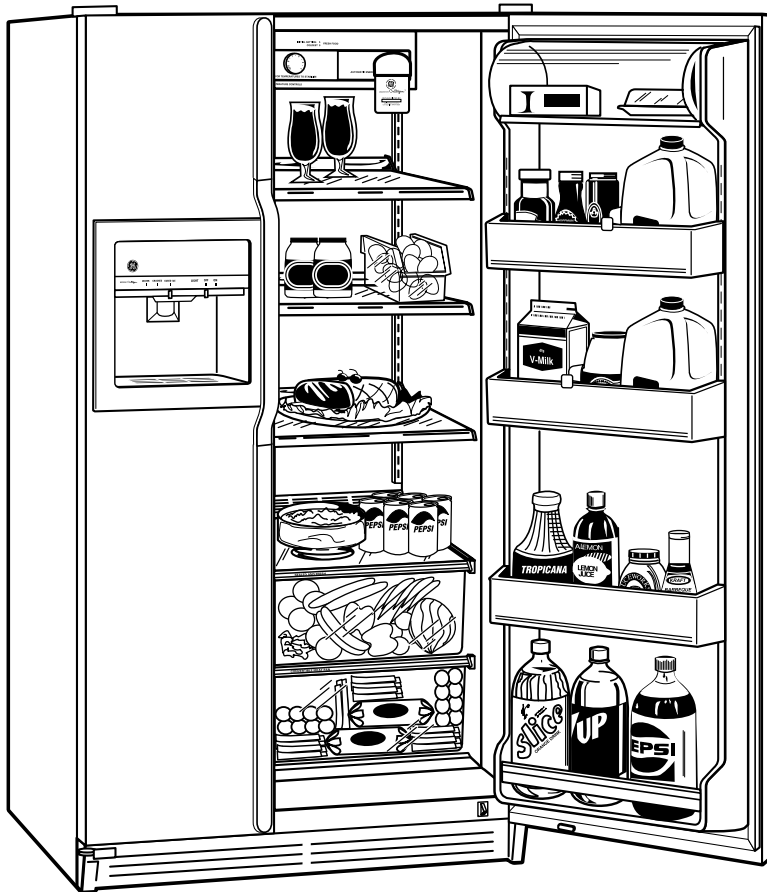

GE Appliances

TFX26KPDWW - GE 25.6 Cu. Ft. Side-by-Side Refrigerator with Dispenser

Dimensions (in inches)

Note: If the doors cannot be fully opened because of an obstruction or a wall on either side, a door stop should be provided to prevent door or wall damage. If the doors cannot be opened at least 90 degrees, access to the drawers is limited.

*If installed against a wall, allow clearance of 11-1/4" on freezer side to remove ice bin.

To remove fresh food pans, remove door bins.
13-5/8" Clearances required to remove fresh food full-size pan without disassembling.

Total volume and shelf area are calculated by the Association of Home Appliance Manufacturers' standards.

Listed by Underwriters Laboratories

Today's GE refrigerators use about 50% as much energy as refrigerator models made in 1980.

GE Appliances

TFX26KPDWW - GE 25.6 Cu. Ft. Side-by-Side Refrigerator with Dispenser

Features and Benefits

- 25.6 cu ft Capacity (Fresh Food 16.0 cu ft / Freezer 9.59 cu ft)
- Exclusive Water-By Culligan™ Provides Cleaner, Better Tasting Water and Ice through the LightTouch! Dispenser (Chilled Water, Cubed and Crushed Ice)
- Adjustable Humidity Vegetable/Fruit Crispers
- Adjustable Temperature Meat Pan
- 3 Adjustable, Spill Proof Glass Fresh Food Cabinet Shelves
- 4 Fresh Food Modular Door Bins (2 Adjustable with Gallon Storage)
- Dairy Compartment (with Butter Dish)
- Utility (Egg) Bin
- 3 Adjustable Wire Everwhite Freezer Compartment Shelves
- 1 Clear Sliding Freezer Storage Bin
- 5 Freezer Door Shelves
- Quiet Package I
- Color-Matched Deluxe Door Handles
- Model TFX26KPDWW - White on white
- Model TFX26KPDAA - Almond on almond