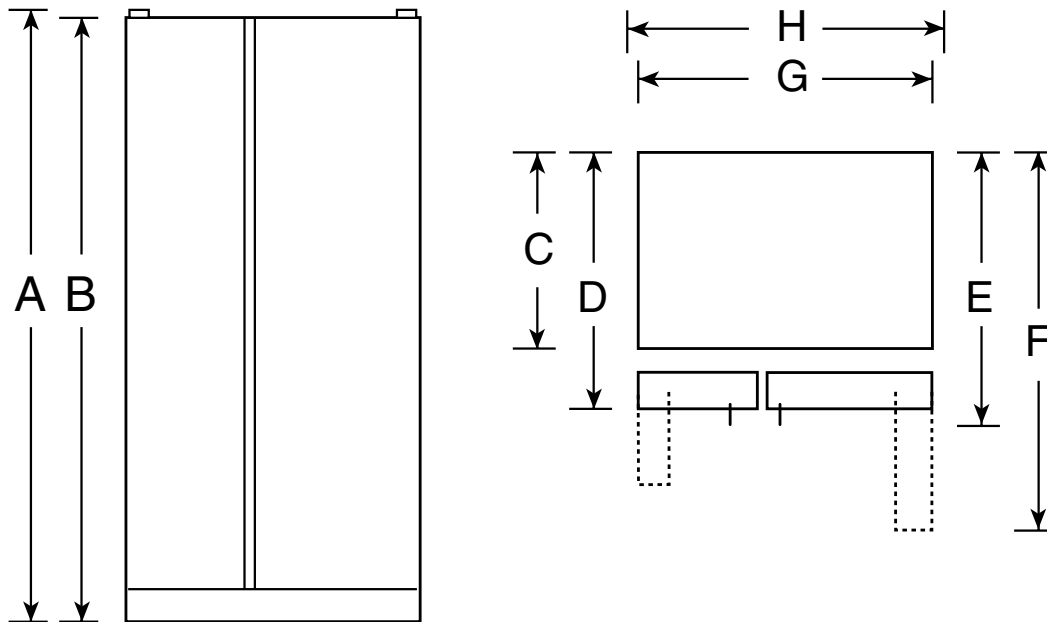

GE Appliances

TFX26KPDWW - GE 25.6 Cu. Ft. Side-by-Side Refrigerator with Dispenser

Dimensions (in inches)

Note: If the doors cannot be fully opened because of an obstruction or a wall on either side, a door stop should be provided to prevent door or wall damage. If the doors cannot be opened at least 90 degrees, access to the drawers is limited.

Overall Dimensions	Height with hinge (in.) A	69-3/4
	Height without hinge (in.) B	68-3/4
	Depth without Doors (in.) C	28
	Depth with Doors (in.) D	30-1/4
	Depth plus Handle with Doors Closed (in.) E	32-1/2
	Depth with Doors open 90° (in.) F	49-3/4
	Width with Doors Closed (in.) G	35-3/4
	Width with Doors open 90° Less Door Handle(in.) H	36-1/8
Air Clearances	Each side (in.)	3/4"
	Top (in.)	1
	Back (in.)	1

*If installed against a wall, allow clearance of 11-1/4" on freezer side to remove ice bin.

To remove fresh food pans, remove door bins.
13-5/8" Clearances required to remove fresh food full-size pan without disassembling.