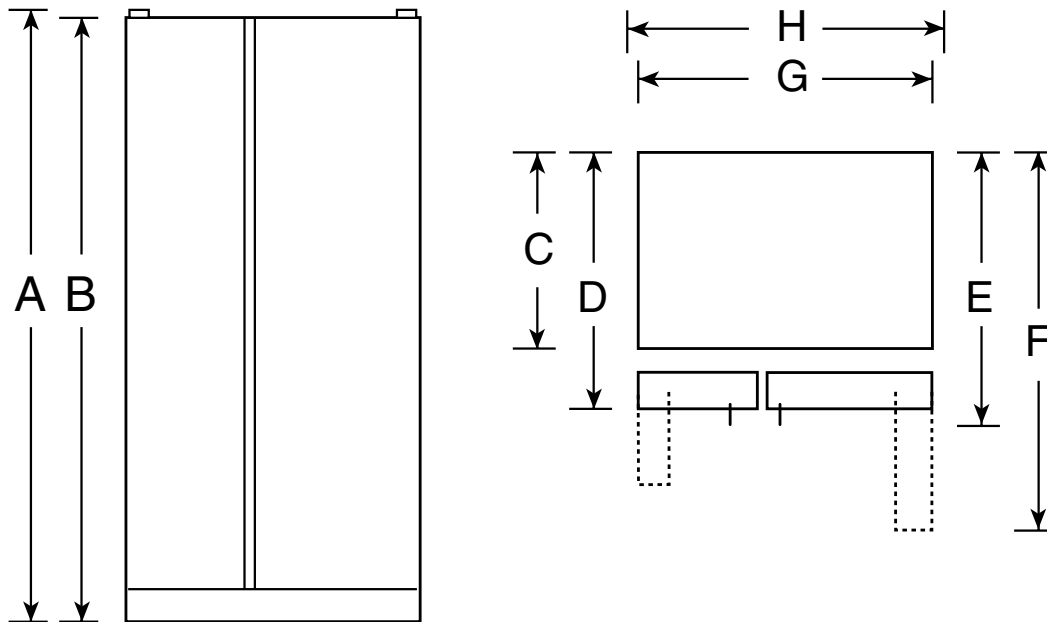

Profile™

TFX26PRDBB—GE Profile™ 25.6 Cu. Ft. Side-by-Side Refrigerator with Dispenser

Dimensions (in inches)

Overall Dimensions	Height with hinge (in.) A	69-3/4
	Height without hinge (in.) B	68-3/4
	Depth without Doors (in.) C	28
	Depth with Doors (in.) D	30-1/4
	Depth plus Handle with Doors Closed (in.) E	32-1/2
	Depth with Doors open 90° (in.) F	49-3/4
	Width with Doors Closed (in.) G	35-3/4
Air Clearances	Width with Doors open 90° Less Door Handle(in.) H	36-1/8
	Each side (in.)	3/4*
	Top (in.)	1
	Back (in.)	1

Note: If the doors cannot be fully opened because of an obstruction or a wall on either side, a door stop should be provided to prevent door or wall damage. If the doors cannot be opened at least 90 degrees, access to the drawers is limited.

*If installed against a wall, allow clearance of 11-1/4" on freezer side to remove ice bin.

To remove fresh food pans, remove door bins.
13-5/8" Clearances required to remove fresh food full-size pan without disassembling.For

Profile™

TFX26PRDBB—GE Profile™ 25.6 Cu. Ft. Side-by-Side Refrigerator with Dispenser

Features and Benefits

- 25.6 cu. ft. Capacity (Fresh Food 16.0 cu. ft. / Freezer 9.59 cu. ft.)
- LightTouch! Dispenser Delivers Chilled Water, Cubed and Crushed Ice through the Door
- Freshness Center™ (1 Adjustable Humidity Crisper, 1 Convertible Meat Keeper with Cold Control and 1 Adjustable Humidity Snack Pan) with Spill-Proof Cover
- 3 Adjustable Glass Fresh Food Cabinet Shelves (2 Slide Out, Spill Proof)
- Quick Space™ Shelf
- 4 ClearLook™ Modular Fresh Food Door Shelves (2 Adjustable with Gallon Storage)
- Dairy Compartment with Glass Butter Dish
- Utility (Egg) Bin
- Beverage Rack
- Equipped for Optional Icemaker
- 3 Wire Everwhite, Slide Out Freezer Baskets
- 1 Clear Sliding Freezer Storage Bin
- 5 Freezer Door Shelves
- Quiet Package I
- Color-Matched Premium Deluxe Door Handles
- Model TFX26PRDWW—White on White
- Model TFX26PRDBB—Black on Black
- Model TFX26PRDAA—Almond on Almond