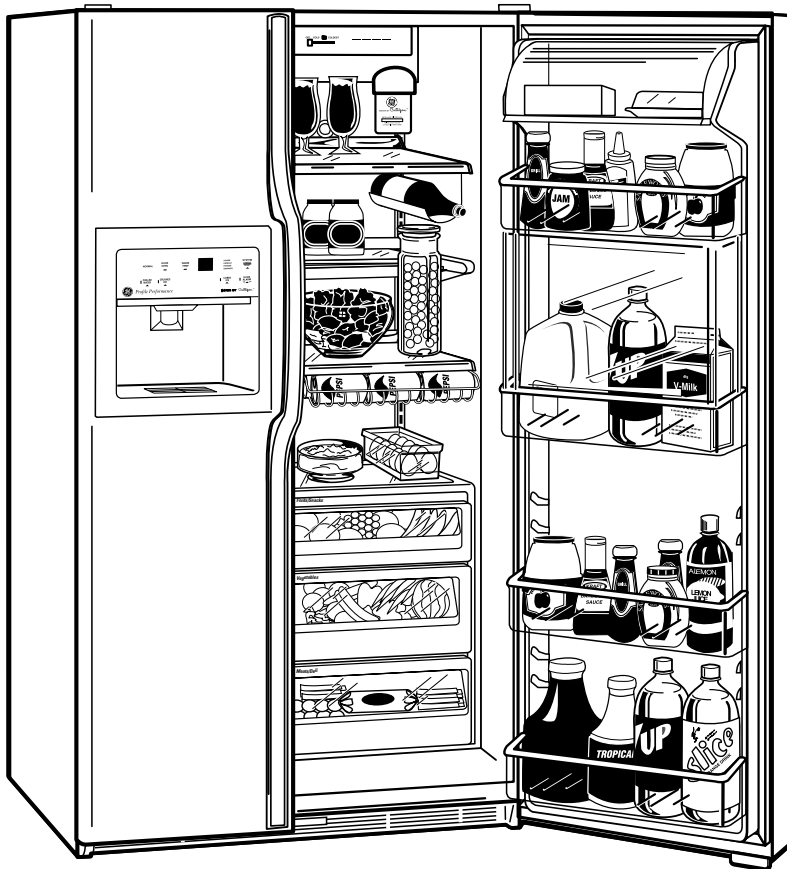

*If installed against a wall, allow clearance of 11-1/4" on freezer side to remove ice bin.

To remove fresh food pans, remove door bins.

13" Clearance required to remove fresh food full-size pan without disassembling.

Total volume and shelf area are calculated by the Association of Home Appliance Manufacturers' standards.

Listed by Underwriters Laboratories

EnergySmart

Profile Performance Series™

TFX30PBDWW—GE Profile Performance™ 30.0 Cu. Ft. Side-by-Side Refrigerator with Dispenser

Features and Benefits

- 30.0 cu. ft. Capacity (Fresh Food 18.15 cu. ft. / Freezer 11.88 cu. ft.)
- Refreshment Center
- Electronic Monitor / Diagnostic System
- Exclusive Water by Culligan™ Provides Cleaner, Better Tasting Water and Ice Through the LightTouch! Dispenser (Chilled Water, Cubes and Crushed Ice)
- Freshness Center™ (1 Adjustable Humidity Crisper, 1 Convertible Keeper with Cold Control and 1 Adjustable Humidity Snack Pan) with Spill-Proof Cover
- 3 Adjustable Glass Fresh Food Cabinet Shelves (2 Slide Out, Spill Proof)
- Quick Space™ Shelf
- ShelfSaver™
- 4 ClearLook™ Modular Super Gallon Door Bins (1 Adjustable_
- Dairy Compartment with Glass Butter Dish
- Egg Bin
- Beverage Rack
- 3 Wire Everwhite Freezer Compartment Shelves (2 Adjustable)
- 1 Wire Everwhite, Slide Out Freezer Basket
- 1 Clear Sliding Freezer Storage Bin
- 4 Extra-Deep Freezer Door Shelves (2 Adjustable)
- Quiet Package II
- Color-Matched Premium Deluxe Door Handles
- Model TFX30PBDWW—White on white
- Model TFX30PBDBB—Black on black
- Model TFX30PBDAA—Almond on almond
- Model TFX30PBDCC—Bisque