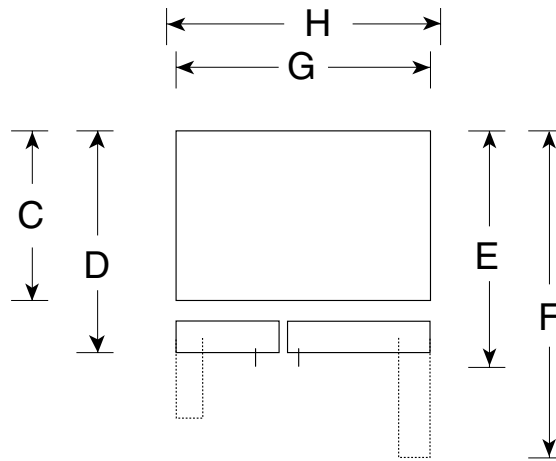

Profile Performance Series™

TFX30PBDWW—GE Profile Performance™ 30.0 Cu. Ft. Side-by-Side Refrigerator with Dispenser

Front View

Top View

Overall Dimensions	Height with hinge (in.) A	69-3/4
	Height without hinge (in.) B	68-3/4
	Depth without Doors (in.) C	28*
	Depth with Doors (in.) D	32-1/4*
	Depth plus Handle with Doors Closed (in.) E	34-1/2*
	Depth with Doors open 90° (in.) F	49-1/4*
	Width with Doors Closed (in.) G	35-3/4
	Width with Doors open 90° Less Door Handle(in.) H	40-5/8
Air Clearances	Each side (in.)	1/8"
	Top (in.)	1
	Back (in.)	1/2

Note: If the doors cannot be fully opened because of an obstruction or a wall on either side, a door stop should be provided to prevent door or wall damage. If the doors cannot be opened at least 90 degrees, access to the drawers is limited.

*If installed against a wall, allow clearance of 11-1/4" on freezer side to remove ice bin.

To remove fresh food pans, remove door bins.

13" Clearance required to remove fresh food full-size pan without disassembling.