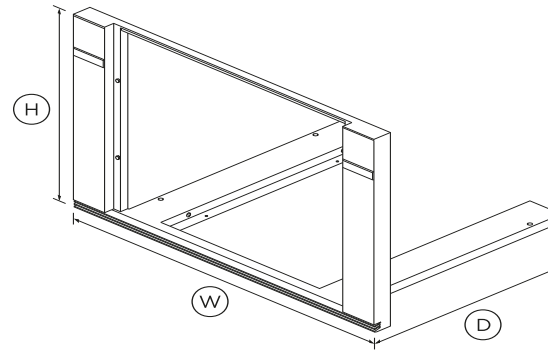

Companion Trim Kit, 30"

Series 9 | Contemporary

Black

Blends our Companion Built-In Coffee Maker (EB24DSXB1) or Combination Steam Oven (OS24NDB1) into your cabinetry seamlessly.

DIMENSIONS

Height	18 13/16"
Width	29 13/16"

SPECIFICATIONS

Product dimensions

Height	18 13/16"
Width	29 13/16"

SKU	81226
-----	-------

The product dimensions and specifications in this page apply to the specific product and model. Under our policy of continuous improvement, these dimensions and