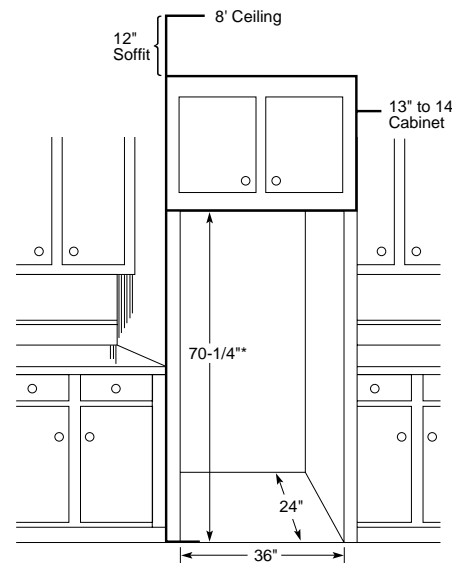

Profile Performance Series™

TNX22PRCBB - GE Profile Performance™ 21.7 Cu. Ft. CustomStyle™ No-Frost Top-Freezer Refrigerator with Dispenser

Case Dimensions (in inches/cm.)

Rough-In Dimensions (in inches/cm.)

Standard, New Construction and Replacement Installation

Installation Tips to Maximize the Built-In Look

- All wall/floor moulding should be removed prior to installation.
- Water recess on rear wall recommended to prevent water line damage. 48" minimum length 1/4" diameter water line tubing recommended.
- When possible, recess both copper water line and electrical outlet. (See local codes)
- Front and rear leveling legs are adjustable for the built-in look. (See owner's manual)

Handle Side Clearance

- At least 2" (51 mm) on the handle side for fingertip clearances.

Top and Bottom Clearance

- At least 3/16" (4.75 mm) at the top and bottom edges to allow for trim flange.

Hinge Side Clearance

- The installation of 3/4" (19 mm) thick side panels requires less clearance because the space between the door and adjacent countertop is wider.
- To avoid door contact to countertop consider:
 - Miter the corner of the adjacent countertops 45°, or
 - pull the refrigerator forward enough to avoid contact.