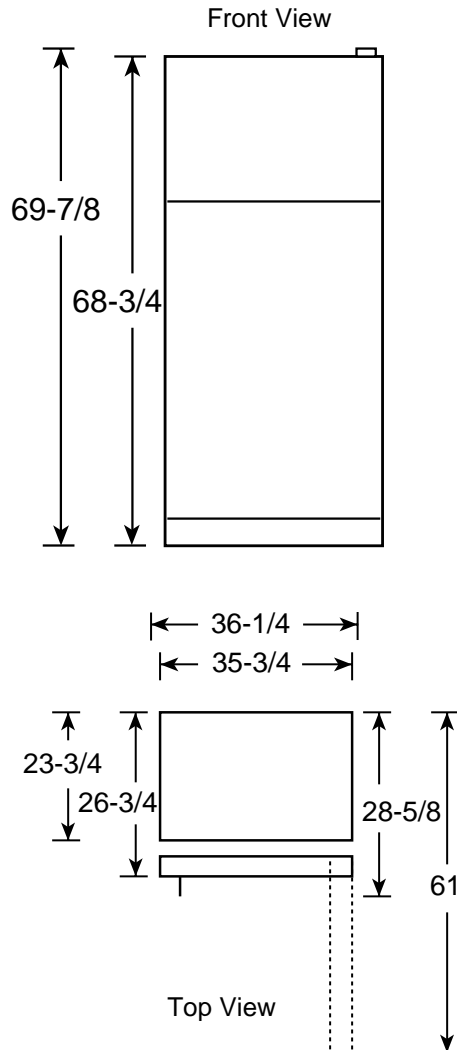

Profile Performance Series™

TNX22PRCBB - GE Profile Performance™ 21.7 Cu. Ft. CustomStyle™ No-Frost Top-Freezer Refrigerator with Dispenser

Case Dimensions (in inches/cm.)

Rough-In Dimensions (in inches/cm.)

Standard, New Construction and Replacement Installation

Installation Tips to Maximize the Built-In Look

- All wall/floor moulding should be removed prior to installation.
- Water recess on rear wall recommended to prevent water line damage. 48" minimum length 1/4" diameter water line tubing recommended.
- When possible, recess both copper water line and electrical outlet. (See local codes)
- Front and rear leveling legs are adjustable for the built-in look. (See owner's manual)

Handle Side Clearance

- At least 2" (51 mm) on the handle side for fingertip clearances.

Top and Bottom Clearance

- At least 3/16" (4.75 mm) at the top and bottom edges to allow for trim flange.

Hinge Side Clearance

- The installation of 3/4" (19 mm) thick side panels requires less clearance because the space between the door and adjacent countertop is wider.
- To avoid door contact to countertop consider:
 - Miter the corner of the adjacent countertops 45°, or
 - pull the refrigerator forward enough to avoid contact.