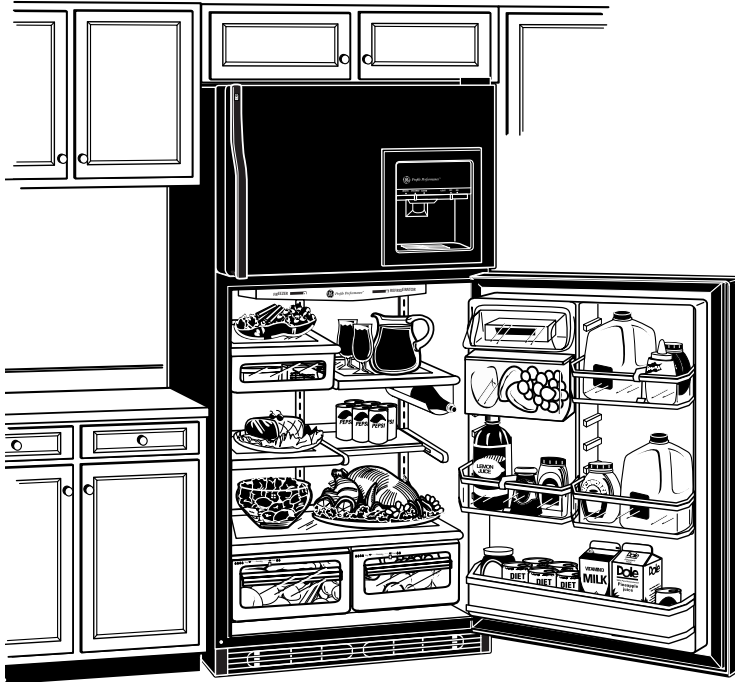

Listed by Underwriters Laboratories

Profile Performance Series™

TNX22PRCBB - GE Profile Performance™ 21.7 Cu. Ft. CustomStyle™ No-Frost Top-Freezer Refrigerator with Dispenser

Features and Benefits

- 21.7 cu ft Capacity (Fresh Food 15.4 cu ft / Freezer 6.3 cu ft)
- LightTouch!™ Dispenser Delivers Chilled Water, Cubed and Crushed Ice Through the Door
- 2 Adjustable Humidity Window Vegetable/Fruit Crispers
- Adjustable Temperature Meat Pan
- Slide-Out, Spill-Proof Crisper Cover
- 4 Adjustable Glass Fresh Food Cabinet Shelves (3 Slide Out, 3 Spill Proof)
- 3 Adjustable Modular Door Bins with Gallon Storage
- 1 Fixed Fresh Food Door Shelf
- Quick Space™ Shelf
- Quick Store™ Bin
- Beverage Rack
- Slide-Out, Slide-Over Pans
- Modular Dairy Compartment with Glass Butter Dish
- Snugger™ Clips
- 1 Adjustable Wire Everwhite Freezer Compartment Shelf
- 2 Fixed Freezer Door Bins
- Ice Storage Bin
- Interior Freezer Light
- Dual Upfront Temperature Controls
- Bright Fresh Food Upfront Lighting
- Color-Matched Premium Deluxe Door Handles
- Model TNX22PRCWW - White on white
- Model TNX22PRCBB - Black on black
- Model TNX22PRCCC - Bisque