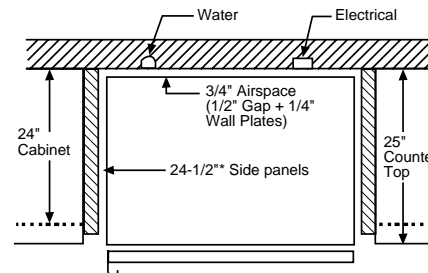

Profile Performance Series™

TNX22PRCBB - GE Profile Performance™ 21.7 Cu. Ft. CustomStyle™ No-Frost Top-Freezer Refrigerator with Dispenser

Case Dimensions (in inches/cm.)

Rough-In Dimensions (in inches/cm.)

Standard, New Construction and Replacement Installation

Installation Tips to Maximize the Built-In Look

- All wall/floor moulding should be removed prior to installation.
- Water recess on rear wall recommended to prevent water line damage. 48" minimum length 1/4" diameter water line tubing recommended.
- When possible, recess both copper water line and electrical outlet. (See local codes)
- Front and rear leveling legs are adjustable for the built-in look. (See owner's manual)

Handle Side Clearance

- At least 2" (51 mm) on the handle side for fingertip clearances.

Top and Bottom Clearance

- At least 3/16" (4.75 mm) at the top and bottom edges to allow for trim flange.

Hinge Side Clearance

- The installation of 3/4" (19 mm) thick side panels requires less clearance because the space between the door and adjacent countertop is wider.
- To avoid door contact to countertop consider:
 - Miter the corner of the adjacent countertops 45°, or
 - pull the refrigerator forward enough to avoid contact.